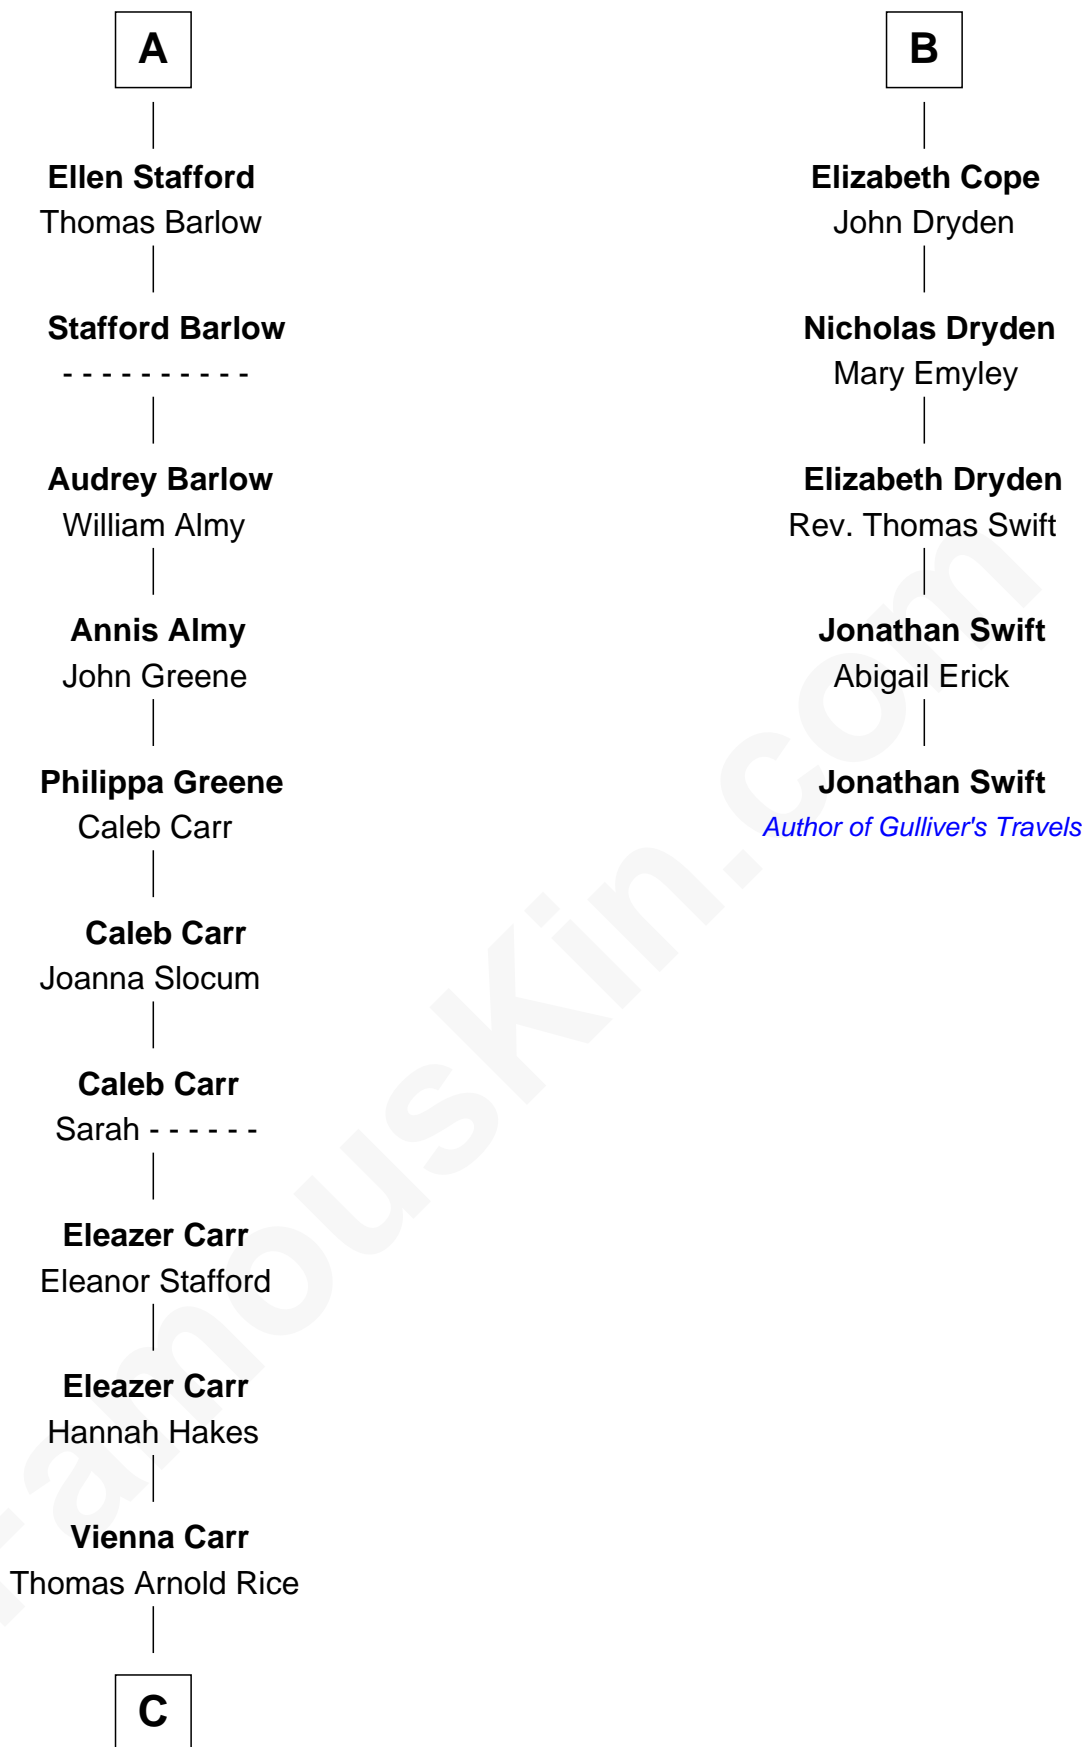

FamousKin.com Relationship Chart of

Charlie Munger

Vice-Chairman of Berkshire Hathaway

11th cousin 9 times removed of

Jonathan Swift

Author of Gulliver's Travels

C

—
Caroline A. Rice
William H. Ingham

—
Helen Vienna Ingham
Charles W. Russell

—
Florence V. Russell
Alfred Case Munger

—
Charlie Munger
Vice-Chairman of Berkshire Hathaway

FamousKin.com