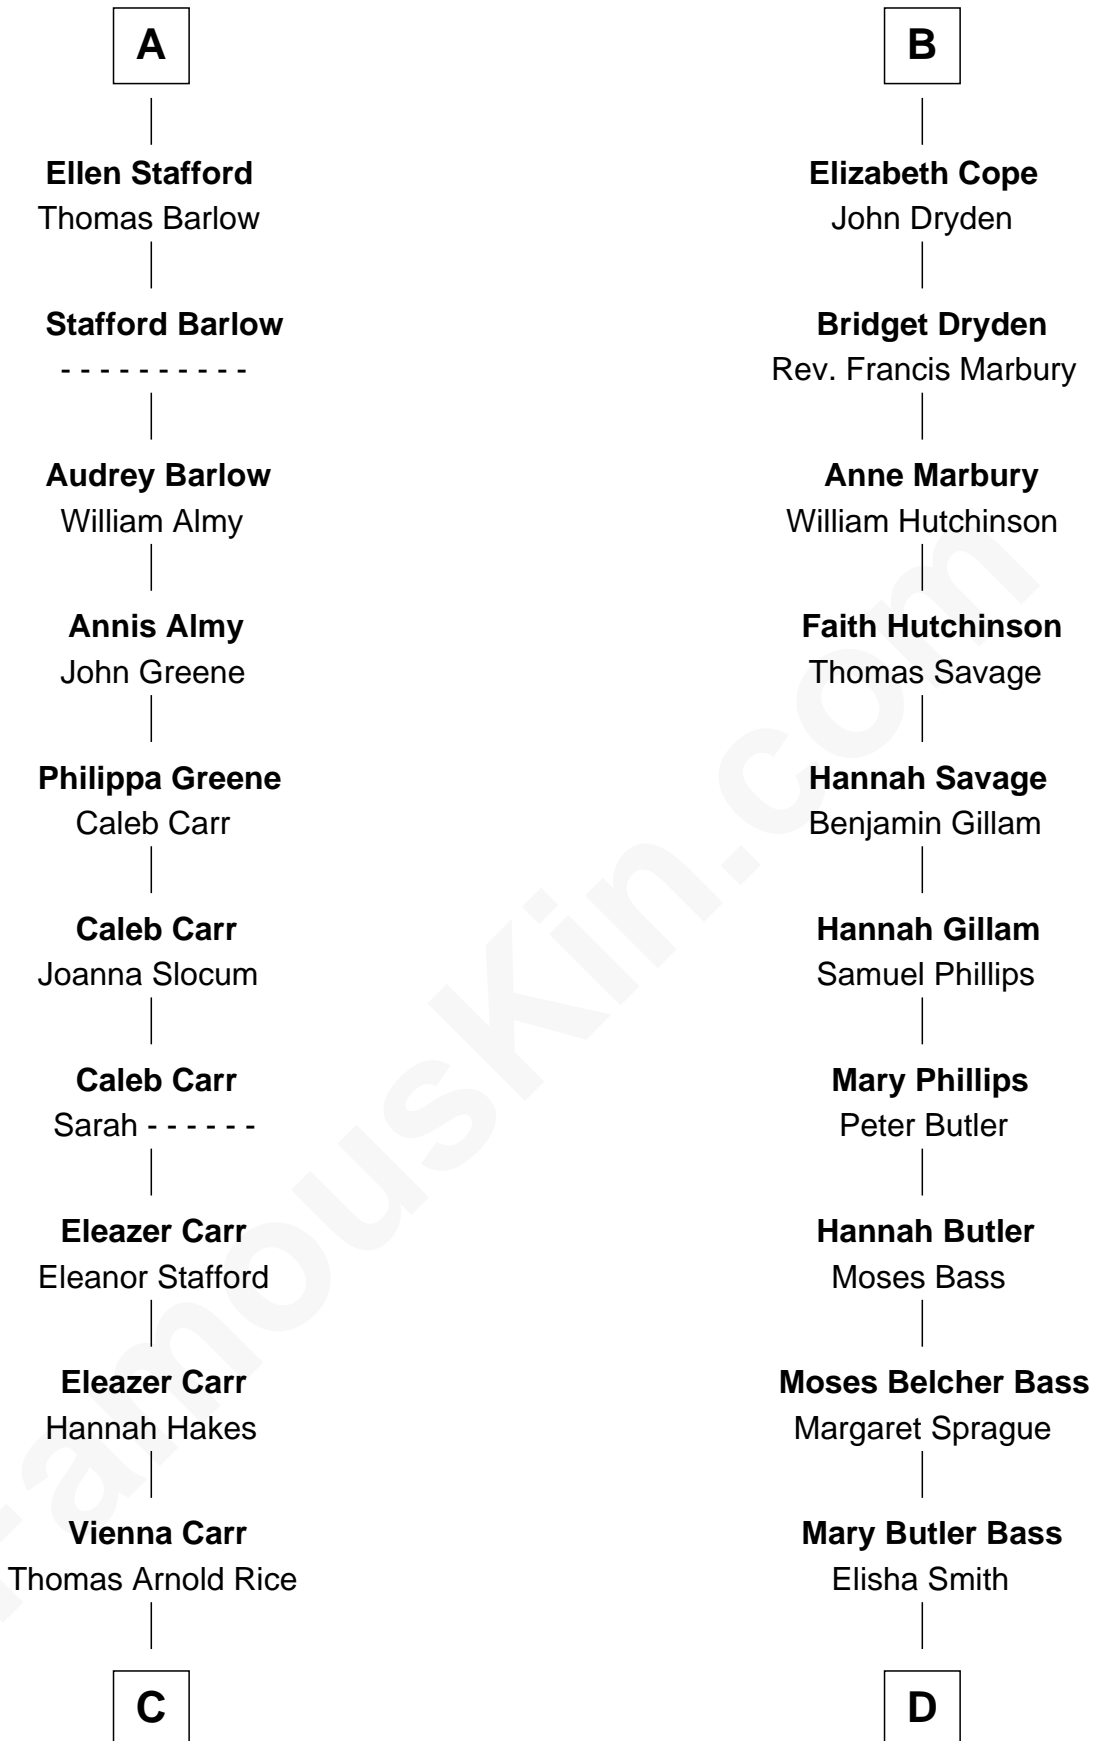

# FamousKin.com Relationship Chart of

**Charlie Munger**

*Vice-Chairman of Berkshire Hathaway*

20th cousin of

**Erskine Childers**

*4th President of Ireland*

**Ralph de Stafford**

*with wife  
Katherine de Hastang*

**Elizabeth de Stafford**

John de Ferrers

**Robert de Ferrers**

Margaret Despencer

**Phillippa Ferrers**

Sir Thomas Greene

**Elizabeth Greene**

William Raleigh

**Sir Edward Raleigh**

Margaret Verney

**Sir Edward Raleigh**

Anne Chamberlayne

**Bridget Raleigh**

Sir John Cope

**B**

**C**

**Caroline A. Rice**  
William H. Ingham

**Helen Vienna Ingham**  
Charles W. Russell

**Florence V. Russell**  
Alfred Case Munger

**Charlie Munger**  
*Vice-Chairman of Berkshire Hathaway*

**D**

**Cordelia Miller Smith**  
William Robert Pearmain