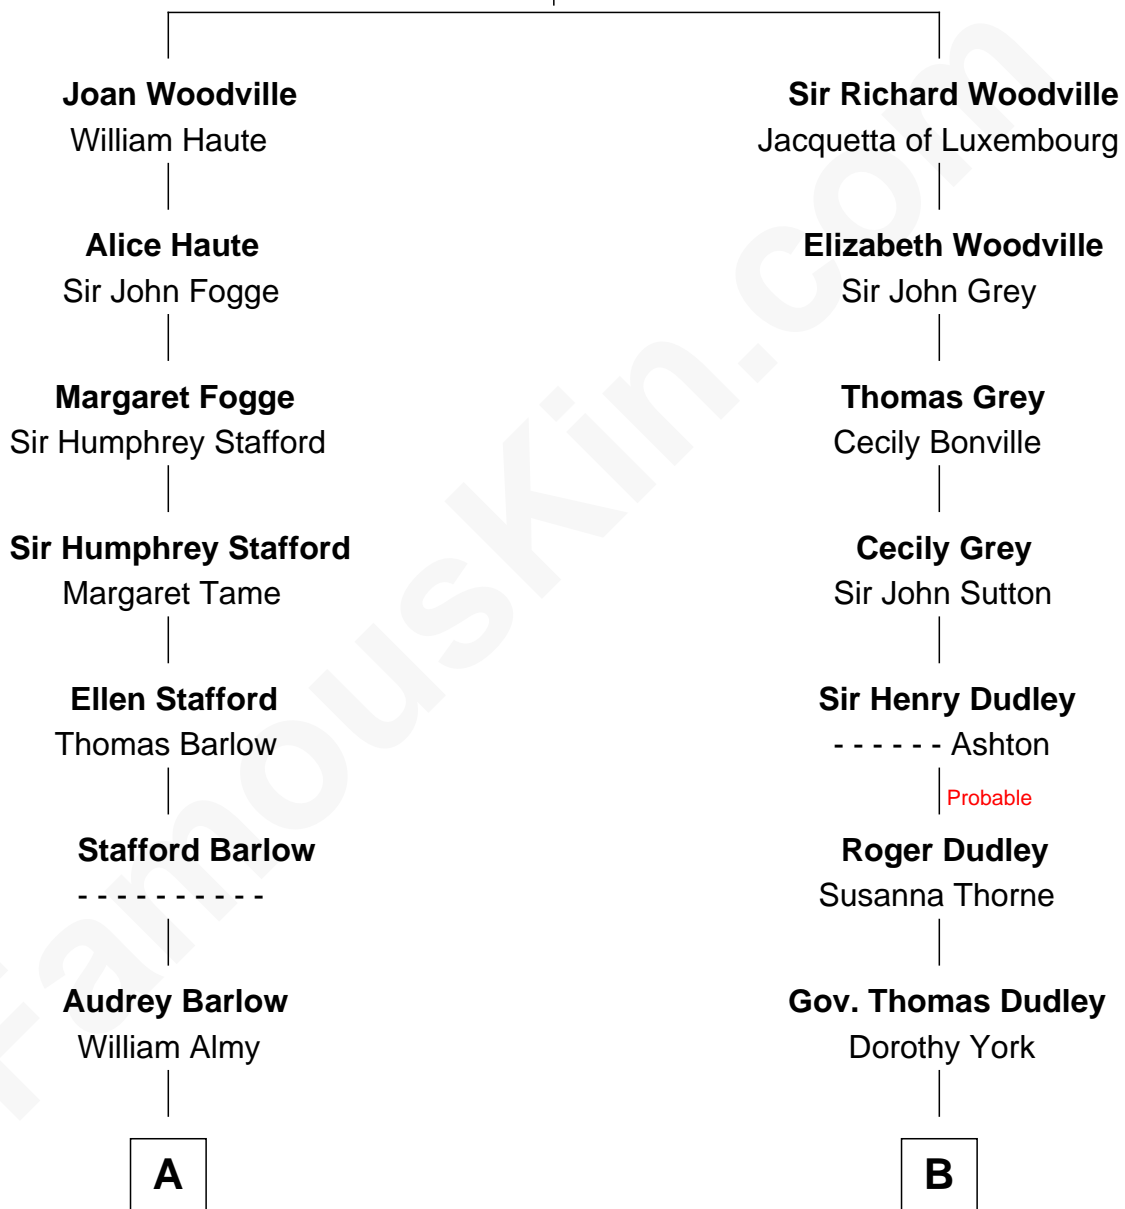

# FamousKin.com Relationship Chart of

**Charlie Munger**

*Vice-Chairman of Berkshire Hathaway*

17th cousin of

**Alan Ladd**

*Movie Actor*

**Richard Woodville**

Joan Bedlisgate

**A**

**Annis Almy**  
John Greene

**Philippa Greene**  
Caleb Carr

**Caleb Carr**  
Joanna Slocum

**Caleb Carr**  
Sarah - - - - -

**Eleazer Carr**  
Eleanor Stafford

**Eleazer Carr**  
Hannah Hakes

**Vienna Carr**  
Thomas Arnold Rice

**Caroline A. Rice**  
William H. Ingham

**Helen Vienna Ingham**  
Charles W. Russell

**Florence V. Russell**  
Alfred Case Munger

**Charlie Munger**

*Vice-Chairman of Berkshire Hathaway*

Charlie Munger photo by [Nick Webb](#) (CC BY 2.0)