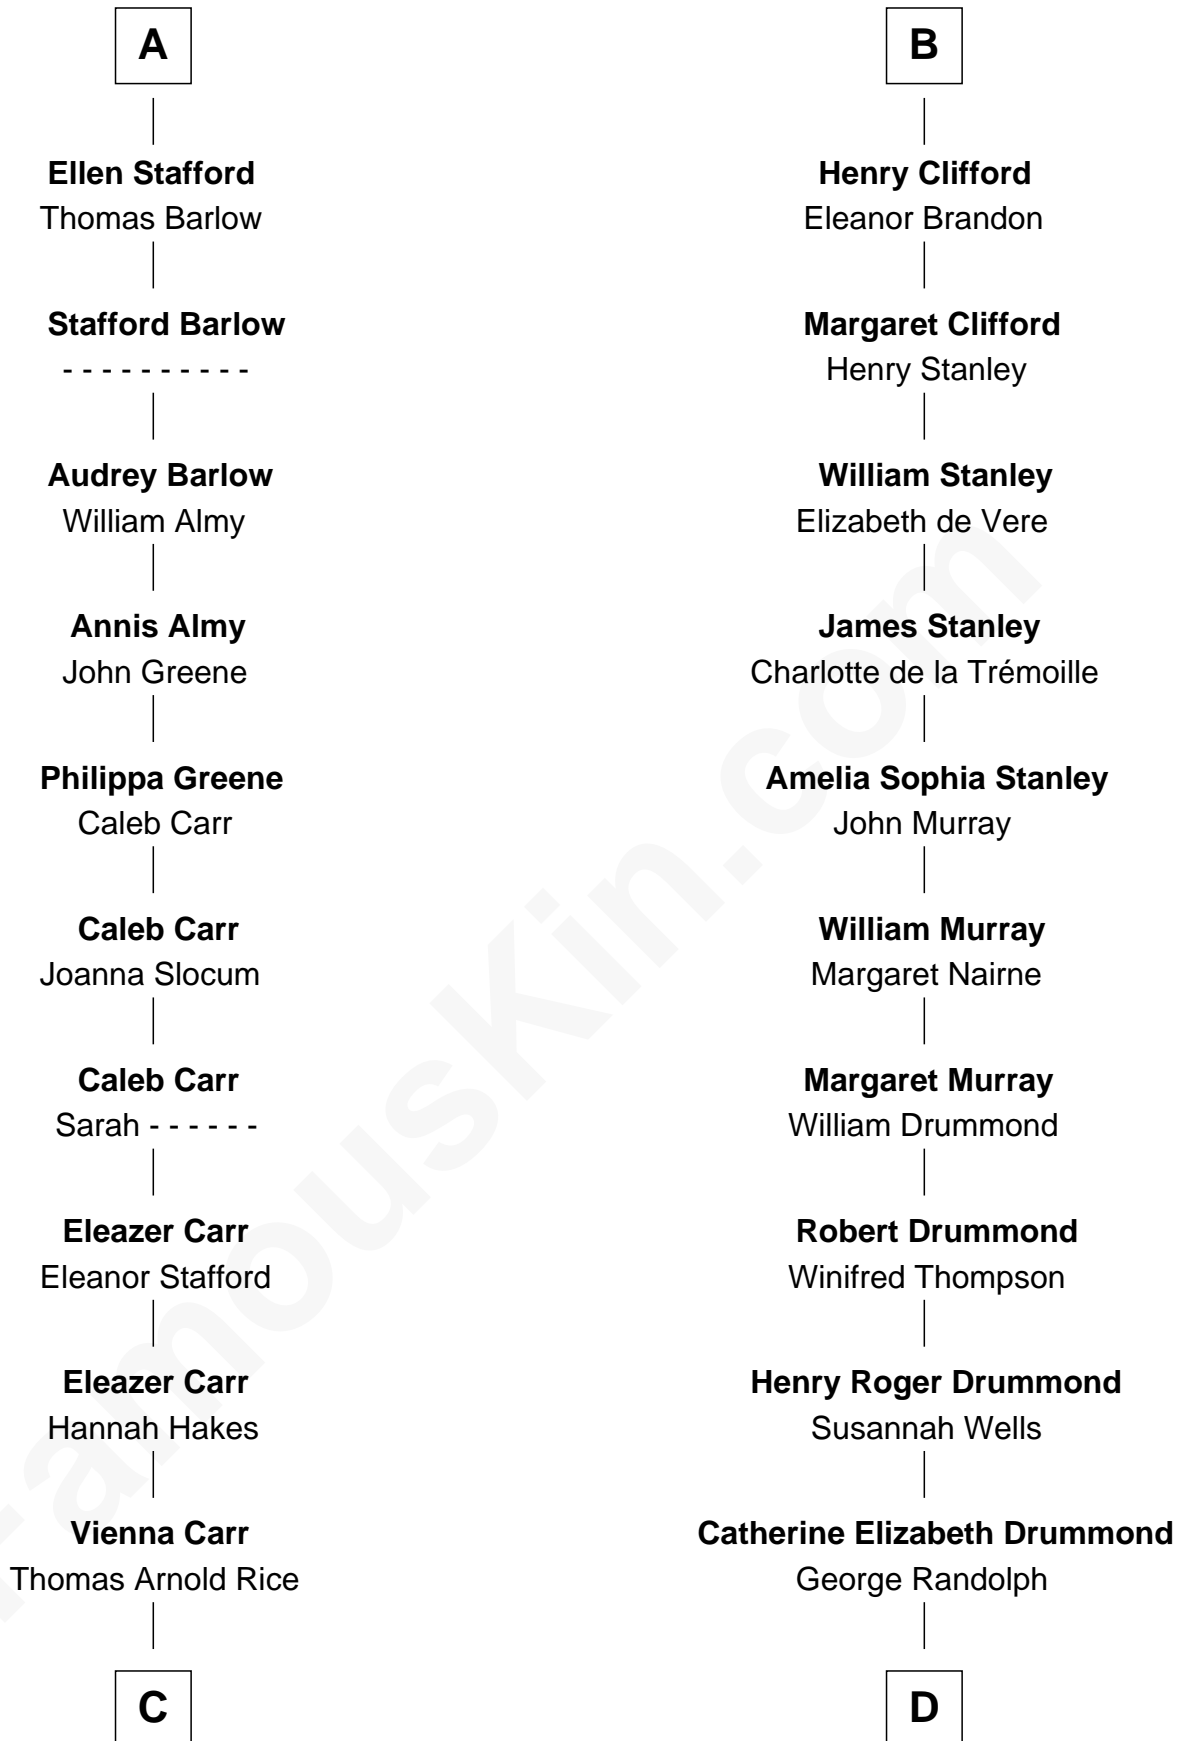

FamousKin.com

Relationship Chart of

Charlie Munger

Vice-Chairman of Berkshire Hathaway

20th cousin 1 time removed of

Hugh Grant
Movie Actor

C

Caroline A. Rice
William H. Ingham

Helen Vienna Ingham
Charles W. Russell

Florence V. Russell
Alfred Case Munger

Charlie Munger
Vice-Chairman of Berkshire Hathaway

D

Cyril Randolph
Frances Selina Hervey

Felton George Randolph
Emily Margaret Nepean