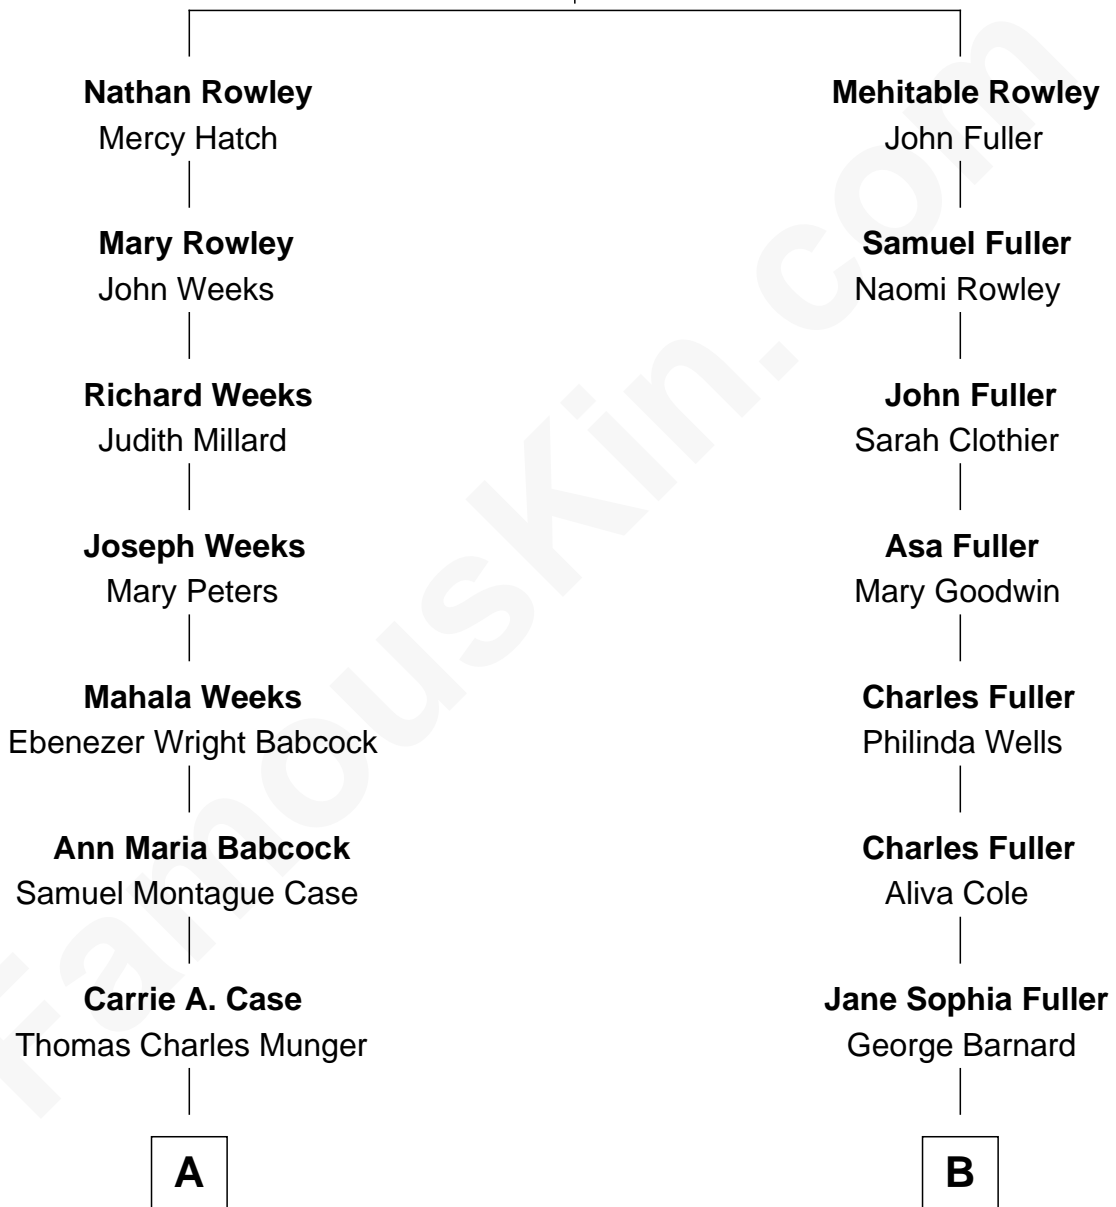

## Relationship Chart of

### Charlie Munger

*Vice-Chairman of Berkshire Hathaway*

8th cousin 1 time removed of

### Dick Clark

*Radio and TV Host*

**Moses Rowley**

Elizabeth Fuller

**A**

**Alfred Case Munger**

Florence V. Russell

**Charlie Munger**

*Vice-Chairman of Berkshire Hathaway*

**B**

**Charles Fuller Barnard**

Anna May Aldridge

**Julia Fuller Barnard**

Richard Augustus Clark

**Dick Clark**

*Radio and TV Host*