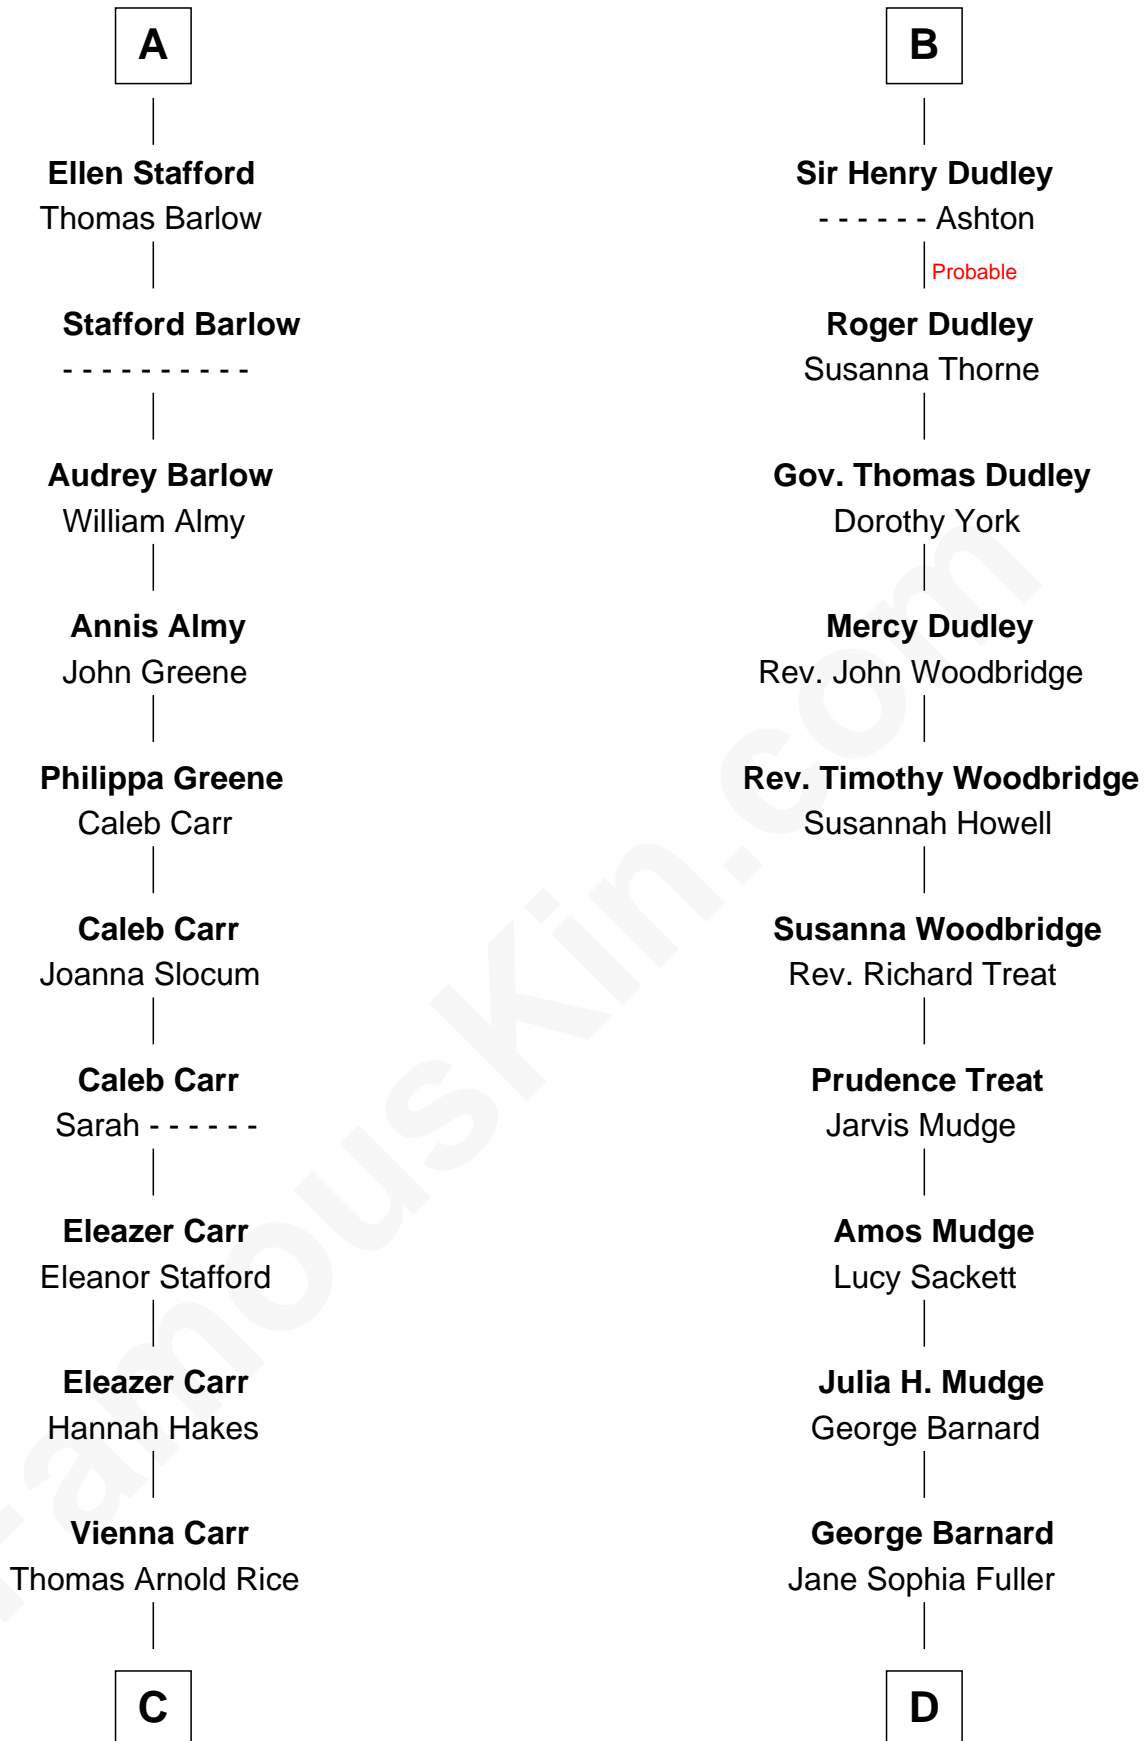

FamousKin.com

Relationship Chart of

Charlie Munger

Vice-Chairman of Berkshire Hathaway

19th cousin 1 time removed of

Dick Clark

Radio and TV Host

Ralph de Stafford

William Bonville

Elizabeth Harington

Humphrey Stafford

Katherine Fray

William Bonville

Katherine Neville

Sir Humphrey Stafford

Margaret Fogge

Cecily Bonville

Thomas Grey

Sir Humphrey Stafford

Margaret Tame

Cecily Grey

Sir John Sutton

A

B

C

Caroline A. Rice
William H. Ingham

Helen Vienna Ingham
Charles W. Russell

Florence V. Russell
Alfred Case Munger

Charlie Munger
Vice-Chairman of Berkshire Hathaway

D

Charles Fuller Barnard
Anna May Aldridge