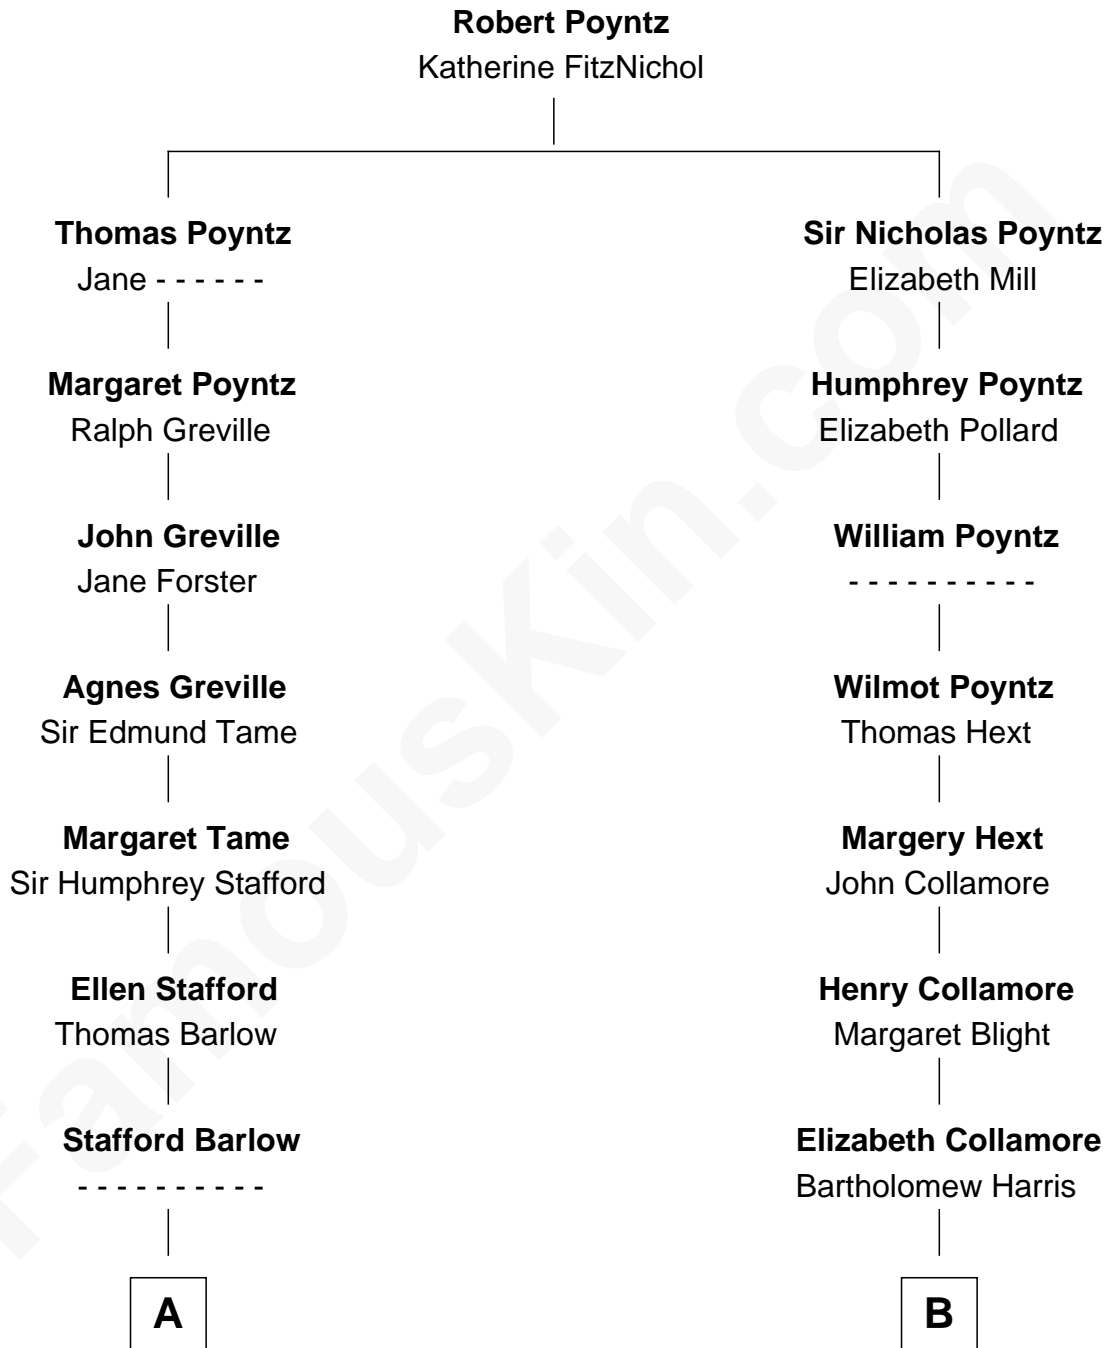

FamousKin.com

Relationship Chart of

Charlie Munger

Vice-Chairman of Berkshire Hathaway

18th cousin of

Elisabeth Shue

TV and Movie Actress

C

Florence V. Russell

Alfred Case Munger

Charlie Munger

Vice-Chairman of Berkshire Hathaway

D

Anne Brewster Wells

James William Shue

Elisabeth Shue