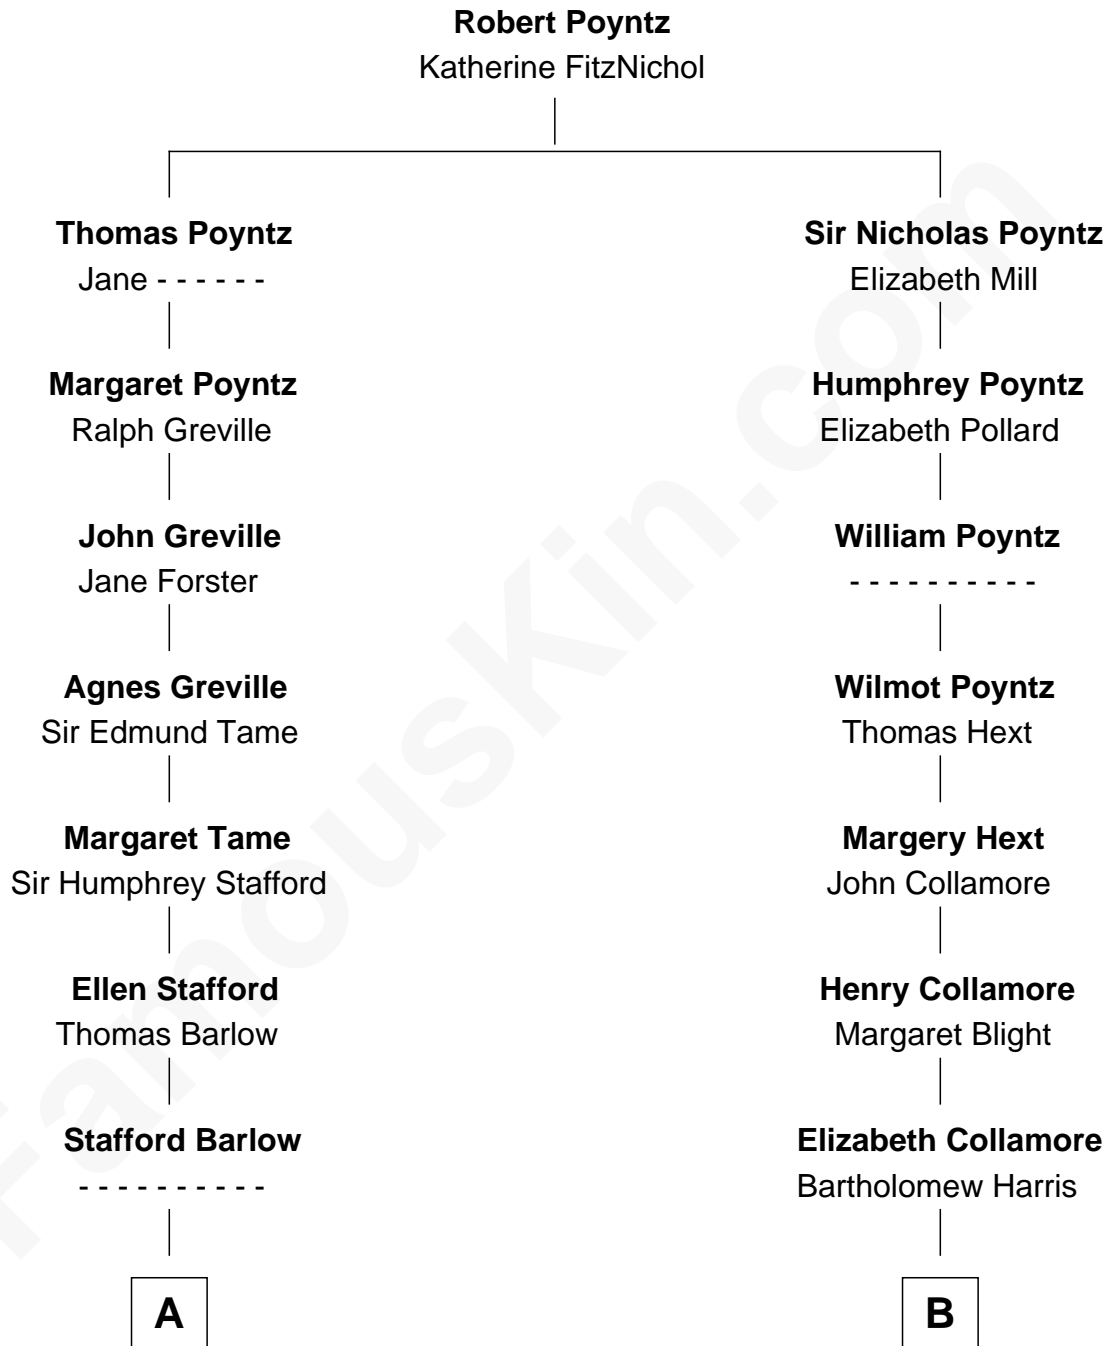

FamousKin.com

Relationship Chart of

Charlie Munger

Vice-Chairman of Berkshire Hathaway

18th cousin of

Andrew Shue

TV Actor

C

Florence V. Russell

Alfred Case Munger

Charlie Munger

Vice-Chairman of Berkshire Hathaway

D

Anne Brewster Wells

James William Shue

Andrew Shue