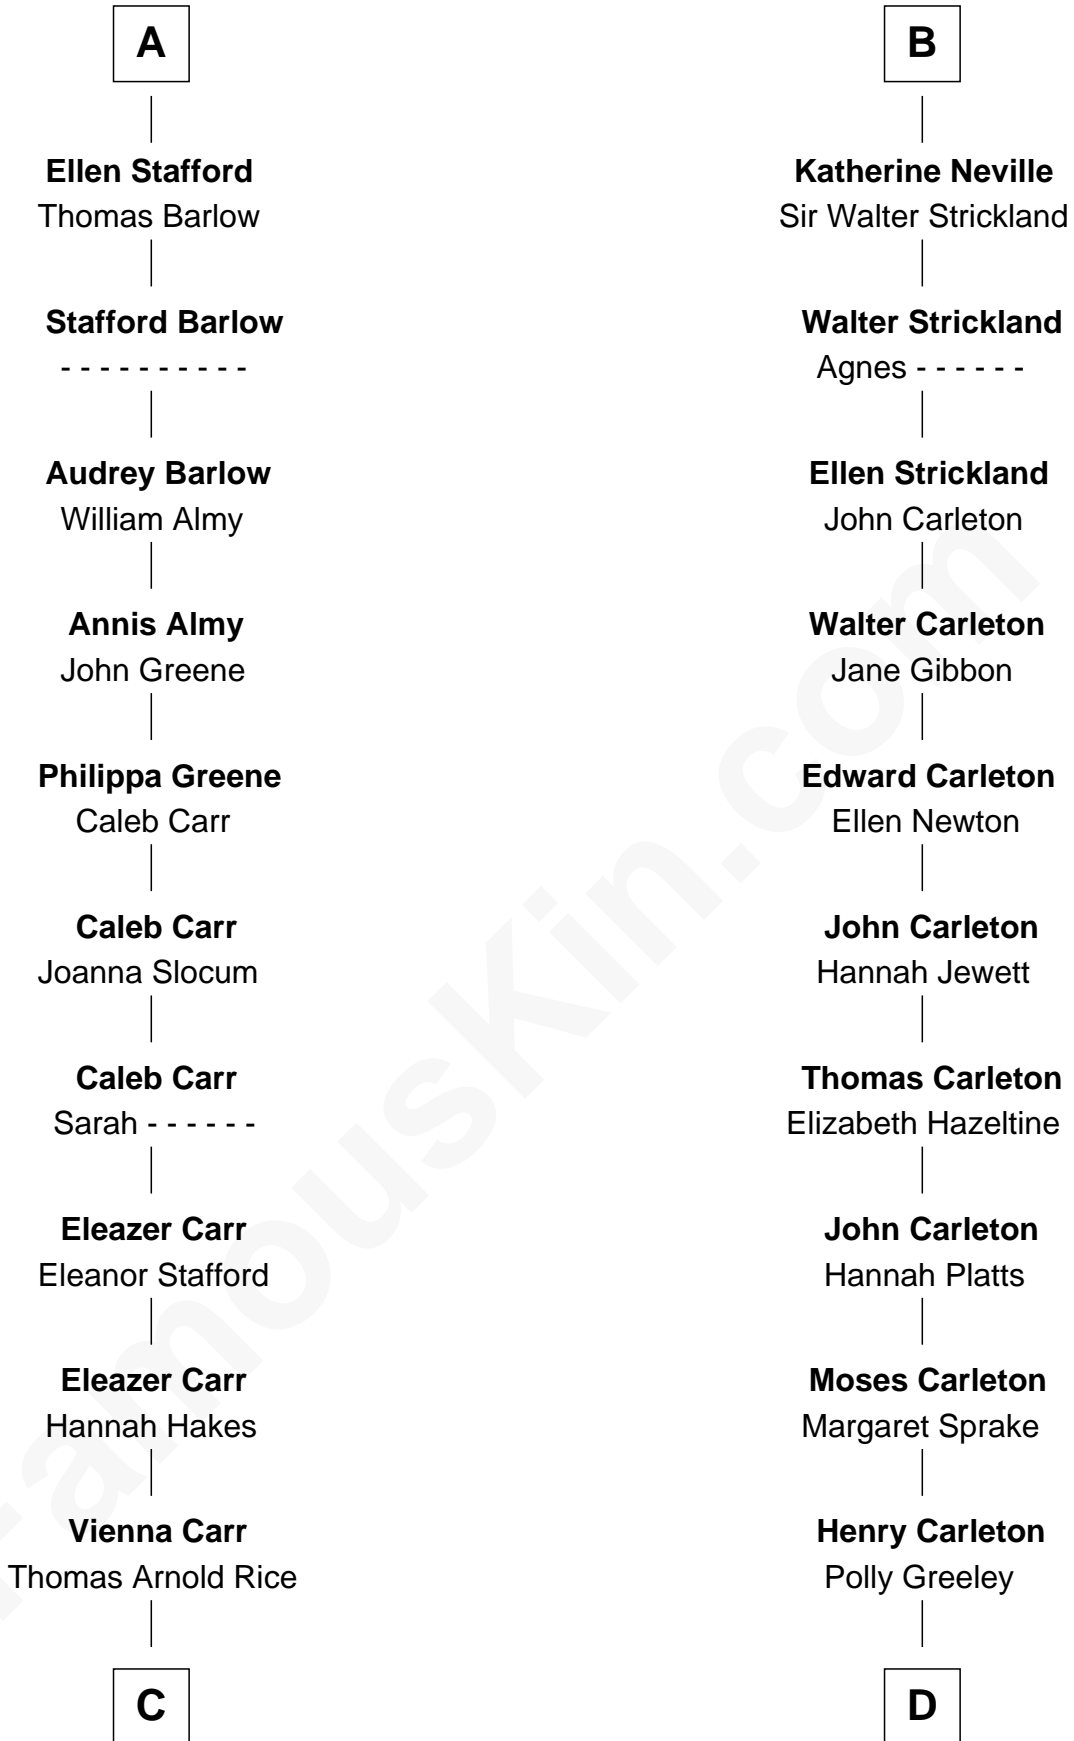

## Relationship Chart of

### Charlie Munger

Vice-Chairman of Berkshire Hathaway

18th cousin 2 times removed of

### Charles A. Pillsbury

Co-Founder of C.A. Pillsbury Co.

**C**

**Caroline A. Rice**  
William H. Ingham

**Helen Vienna Ingham**  
Charles W. Russell

**Florence V. Russell**  
Alfred Case Munger

**Charlie Munger**  
*Vice-Chairman of Berkshire Hathaway*