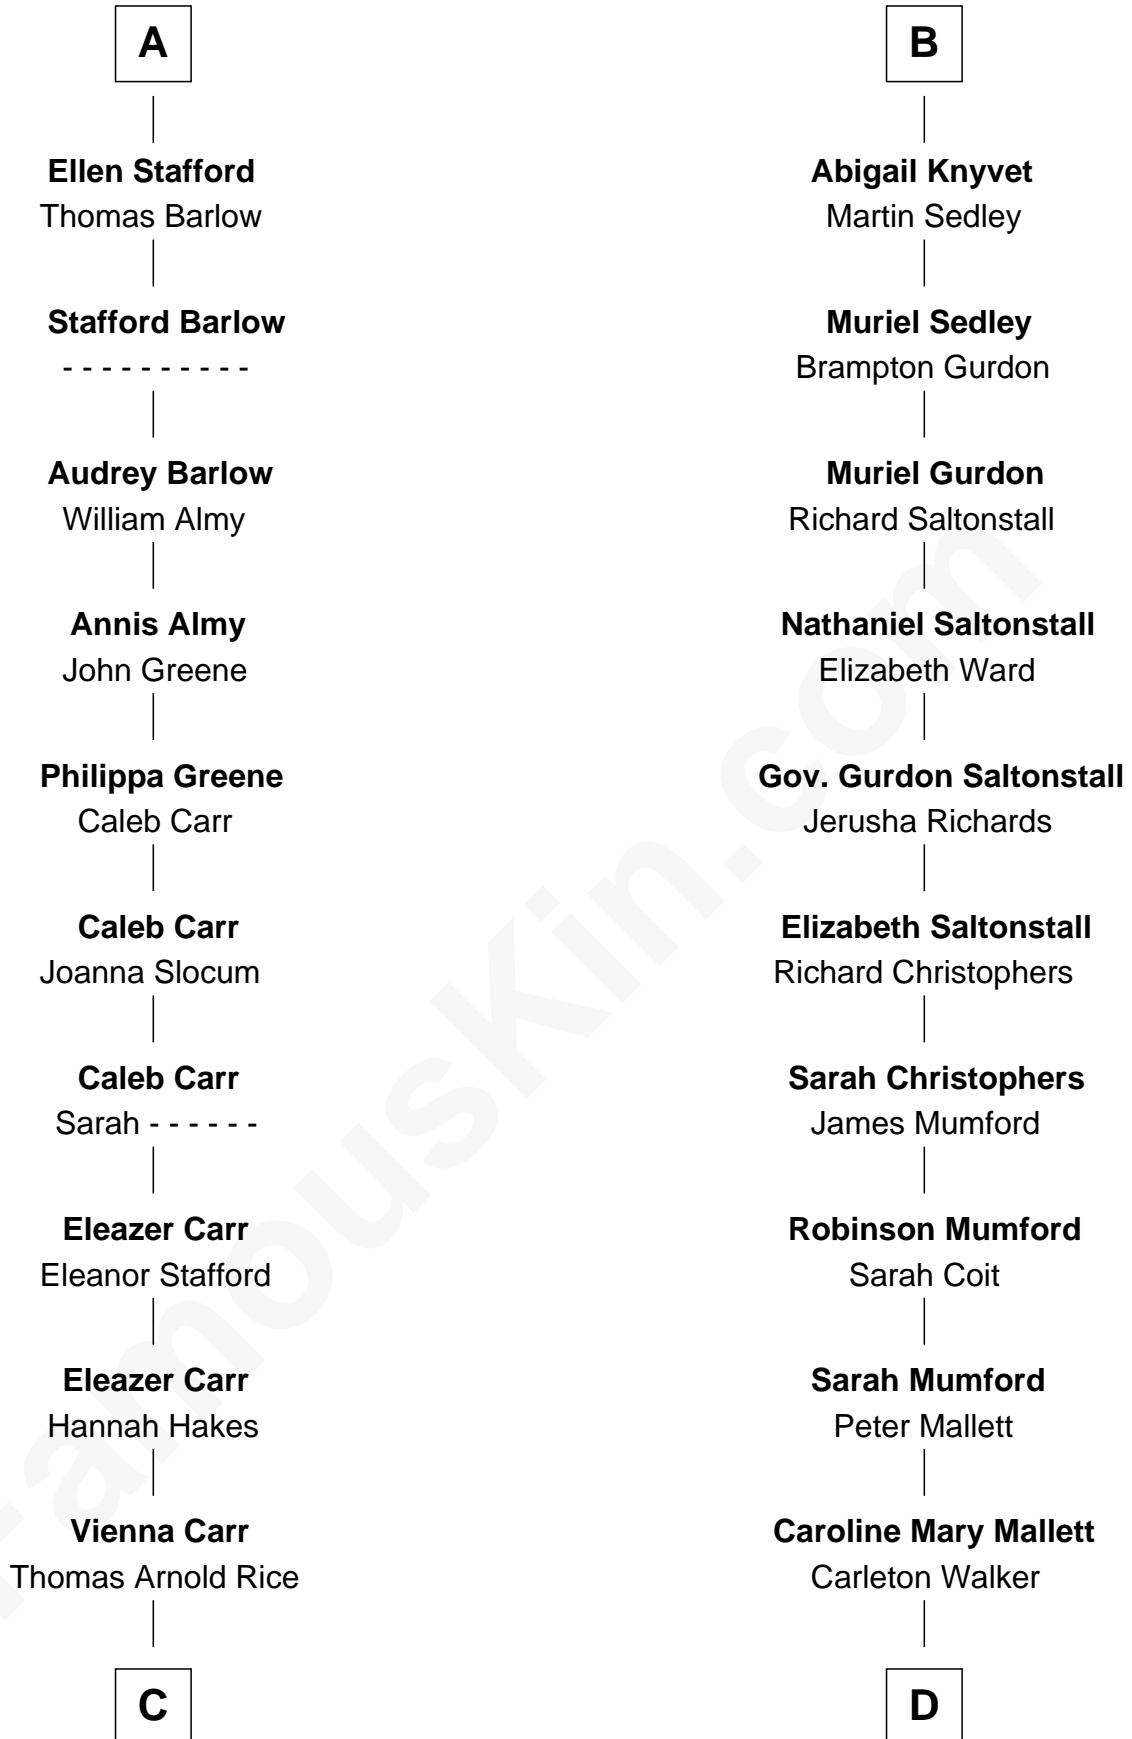

FamousKin.com Relationship Chart of

Charlie Munger

Vice-Chairman of Berkshire Hathaway

20th cousin 1 time removed of

Carly Fiorina

CEO of Hewlett-Packard

Ralph de Stafford

*with wife
Katherine de Hastang*

Beatrice de Stafford

Thomas de Ros

Margaret de Ros

Sir Reynold Grey

Sir John Grey

Constance de Holand

Alice Grey

Sir William Knyvet

Sir Edmund Knyvet

Eleanor Tyrrel

Edmund Knyvet

Jane Bouchier

John Knyvet

Agnes Harcourt

B

C

Caroline A. Rice
William H. Ingham

Helen Vienna Ingham
Charles W. Russell

Florence V. Russell
Alfred Case Munger

Charlie Munger
Vice-Chairman of Berkshire Hathaway

D

Margaret Isabella Walker
Heinrich Weber