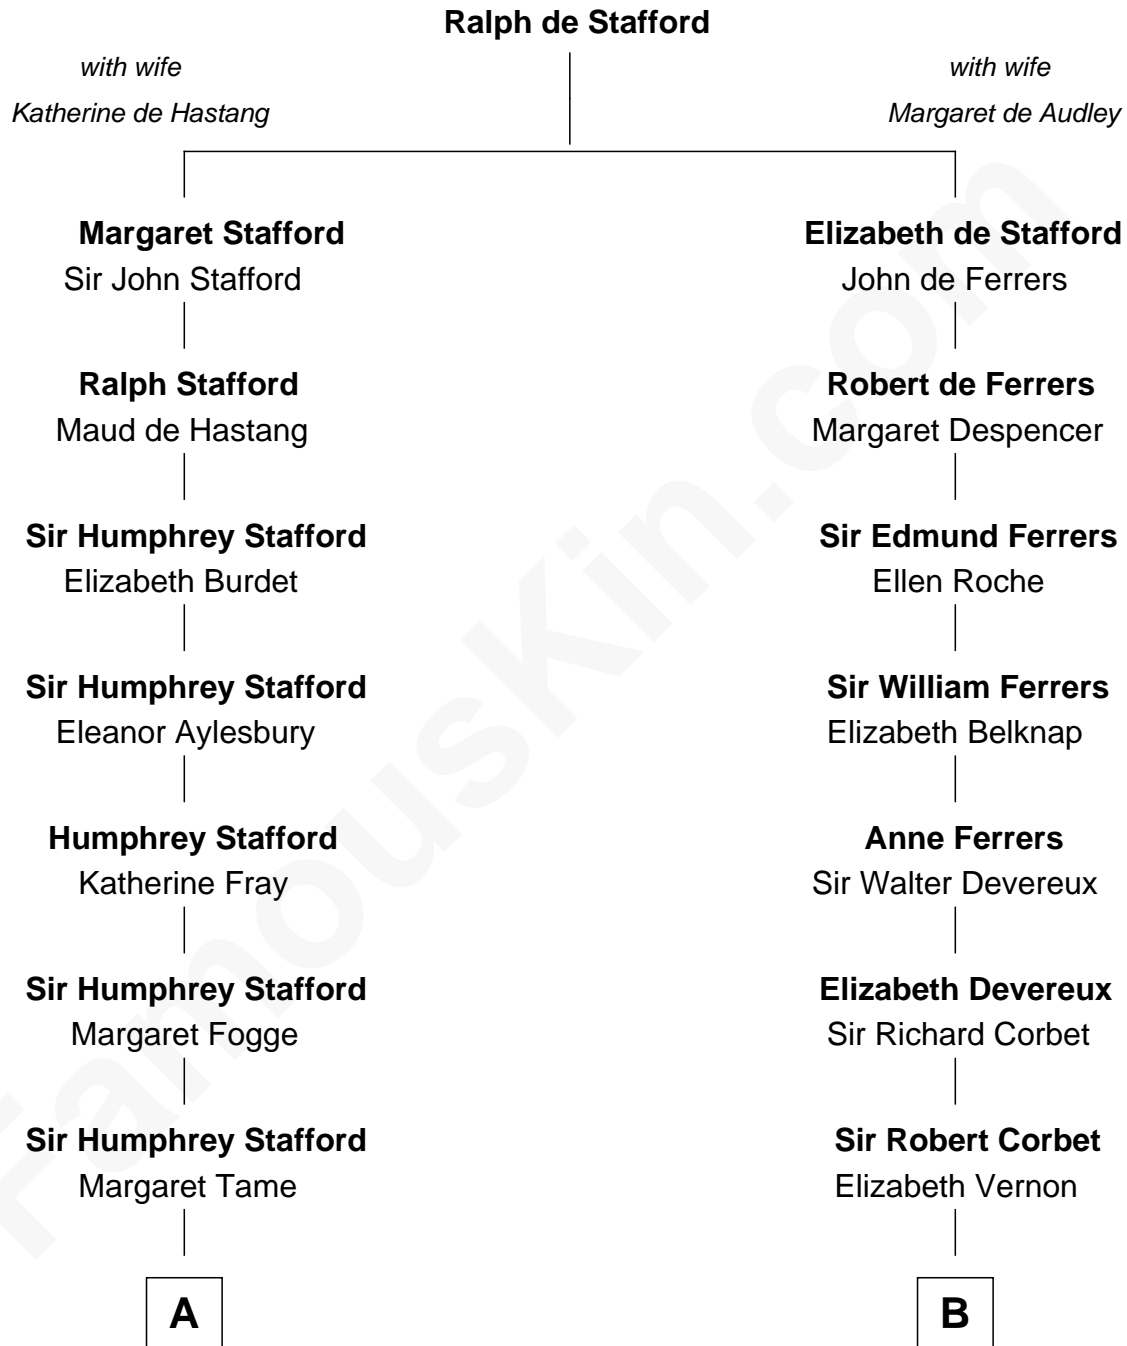

FamousKin.com

Relationship Chart of

Charlie Munger

Vice-Chairman of Berkshire Hathaway

20th cousin 1 time removed of

Illeana Douglas

TV and Movie Actress

C

Caroline A. Rice
William H. Ingham

Helen Vienna Ingham
Charles W. Russell

Florence V. Russell
Alfred Case Munger

Charlie Munger
Vice-Chairman of Berkshire Hathaway

D

Emma Jane Douglas
Col. George Taliaferro Shackelford