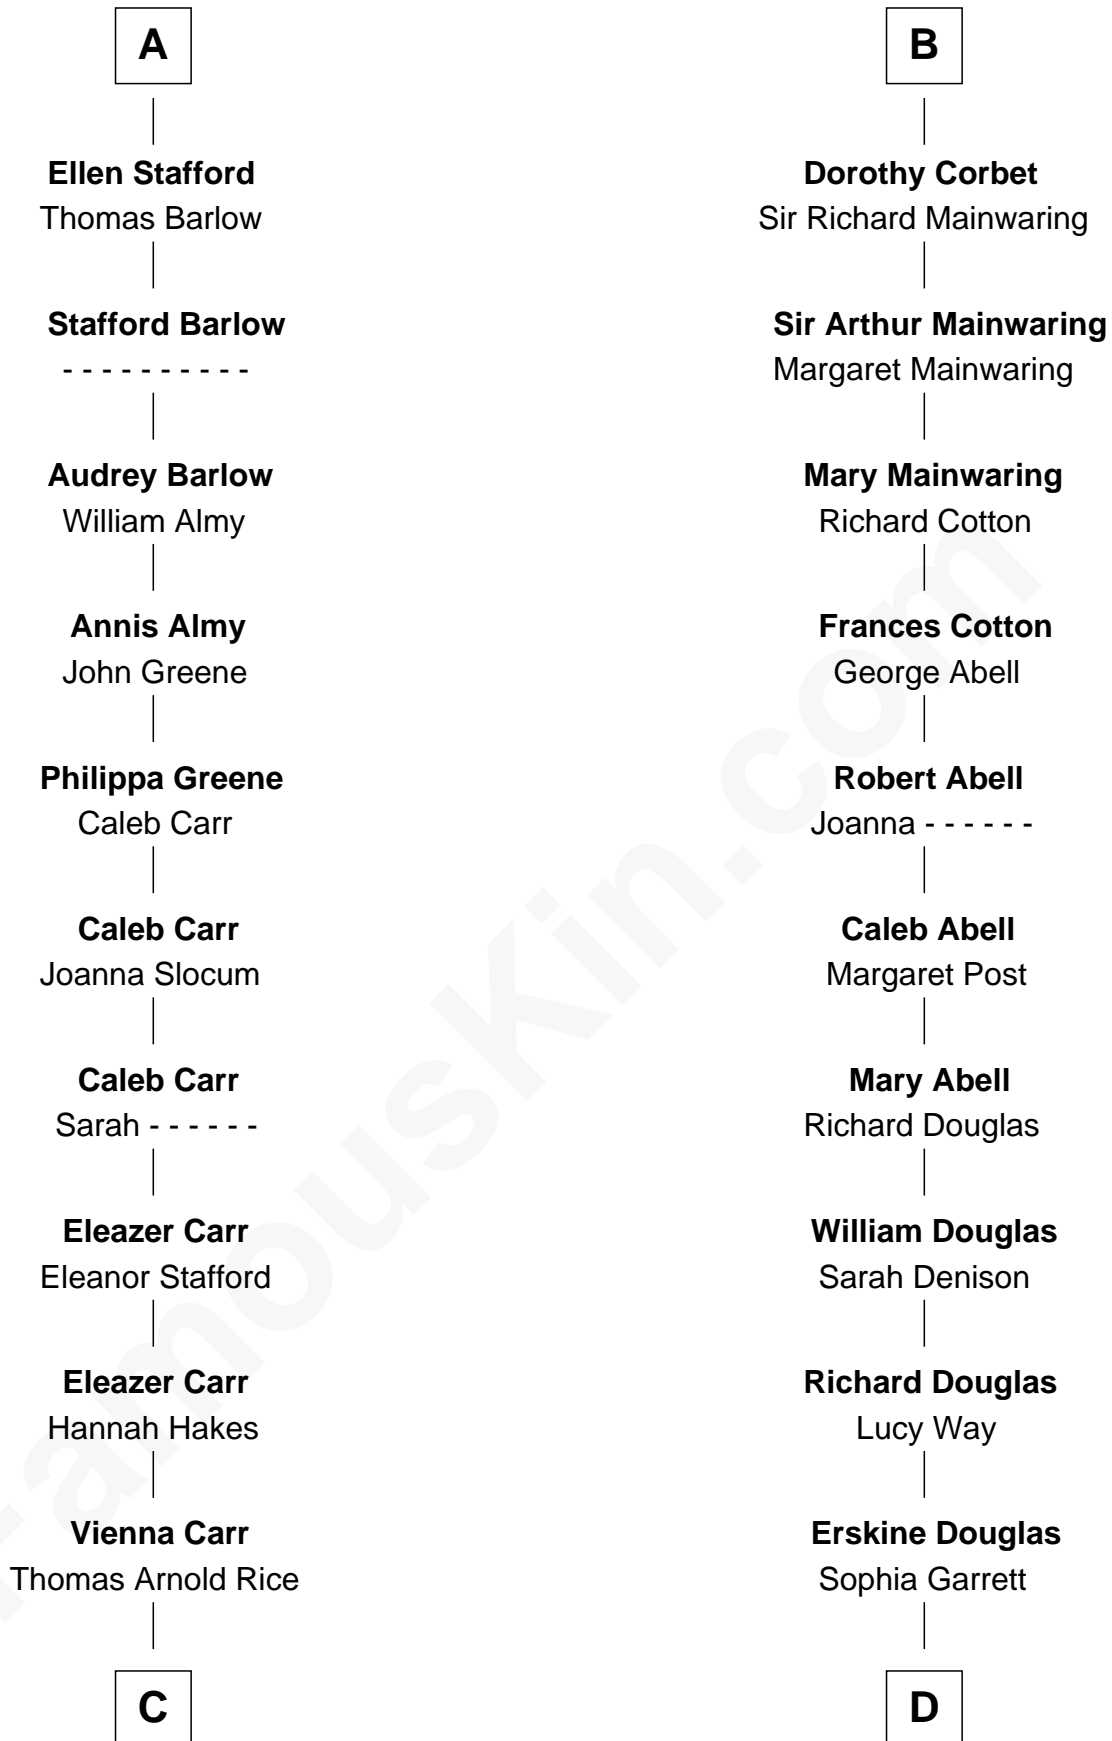

FamousKin.com

Relationship Chart of

Charlie Munger

Vice-Chairman of Berkshire Hathaway

20th cousin 1 time removed of

Illeana Douglas

TV and Movie Actress

C

Caroline A. Rice
William H. Ingham

Helen Vienna Ingham
Charles W. Russell

Florence V. Russell
Alfred Case Munger

Charlie Munger
Vice-Chairman of Berkshire Hathaway

D

Emma Jane Douglas
Col. George Taliaferro Shackelford

Lena Priscilla Shackelford
Edouard Gregory Hesselberg

Melvyn Edouard Hesselberg
Rosalind Hightower

Gregory Hesselberg
Joan Georgescu

Illeana Douglas
TV and Movie Actress