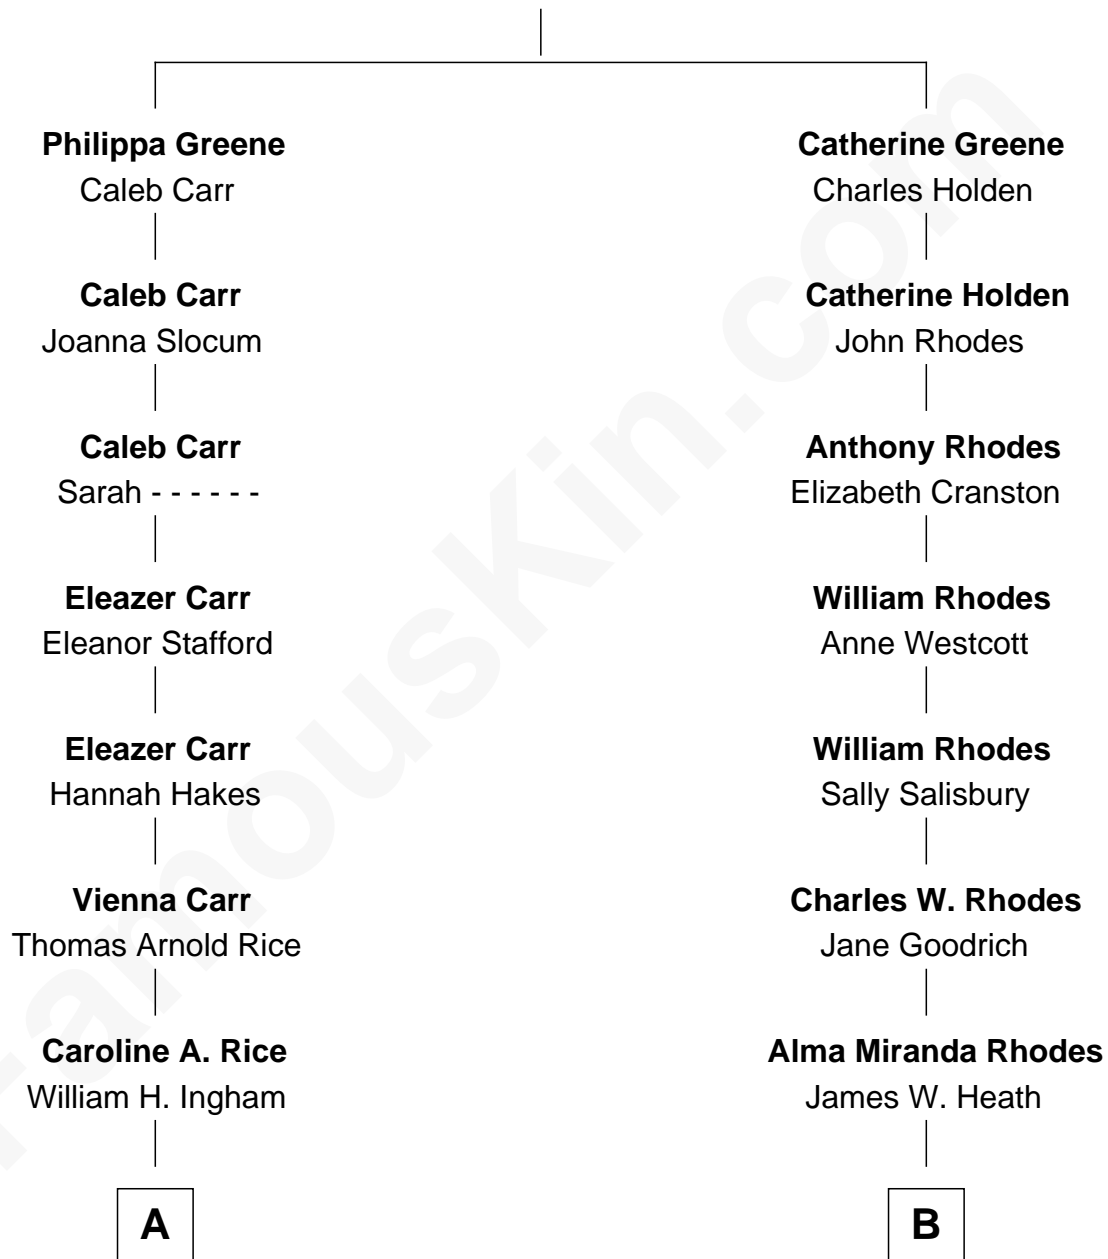

## Relationship Chart of

### Charlie Munger

*Vice-Chairman of Berkshire Hathaway*

9th cousin 1 time removed of

**Sarah Palin**

*9th Governor of Alaska*

**John Greene**

Annis Almy

**A**

**Helen Vienna Ingham**

Charles W. Russell

**Florence V. Russell**

Alfred Case Munger

**Charlie Munger**

*Vice-Chairman of Berkshire Hathaway*

**B**

**Charles R. Heath**

Alice Adeline Oriel

**Charles Francis Heath**

Nellie Marie Brandt

**Charles Richard Heath**

Sarah Sheeran

**Sarah Palin**

*9th Governor of Alaska*