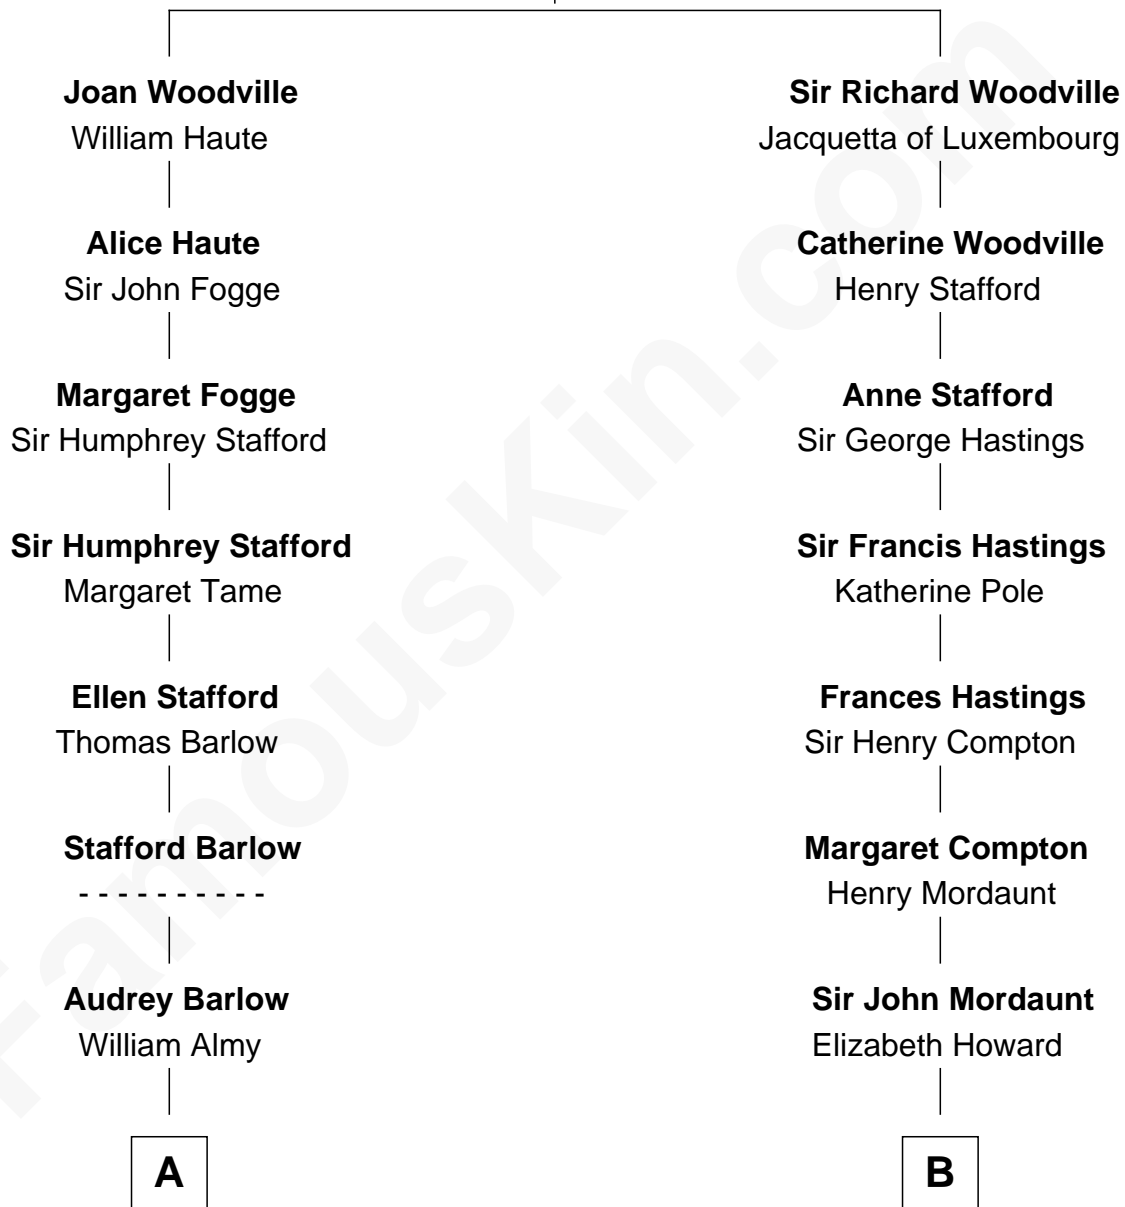

FamousKin.com

Relationship Chart of

Charlie Munger

Vice-Chairman of Berkshire Hathaway

16th cousin 1 time removed of

Princess Diana
Princess of Wales

Richard Woodville
Joan Bedlisgate

Charlie Munger photo by [Nick Webb](#) (CC BY 2.0)