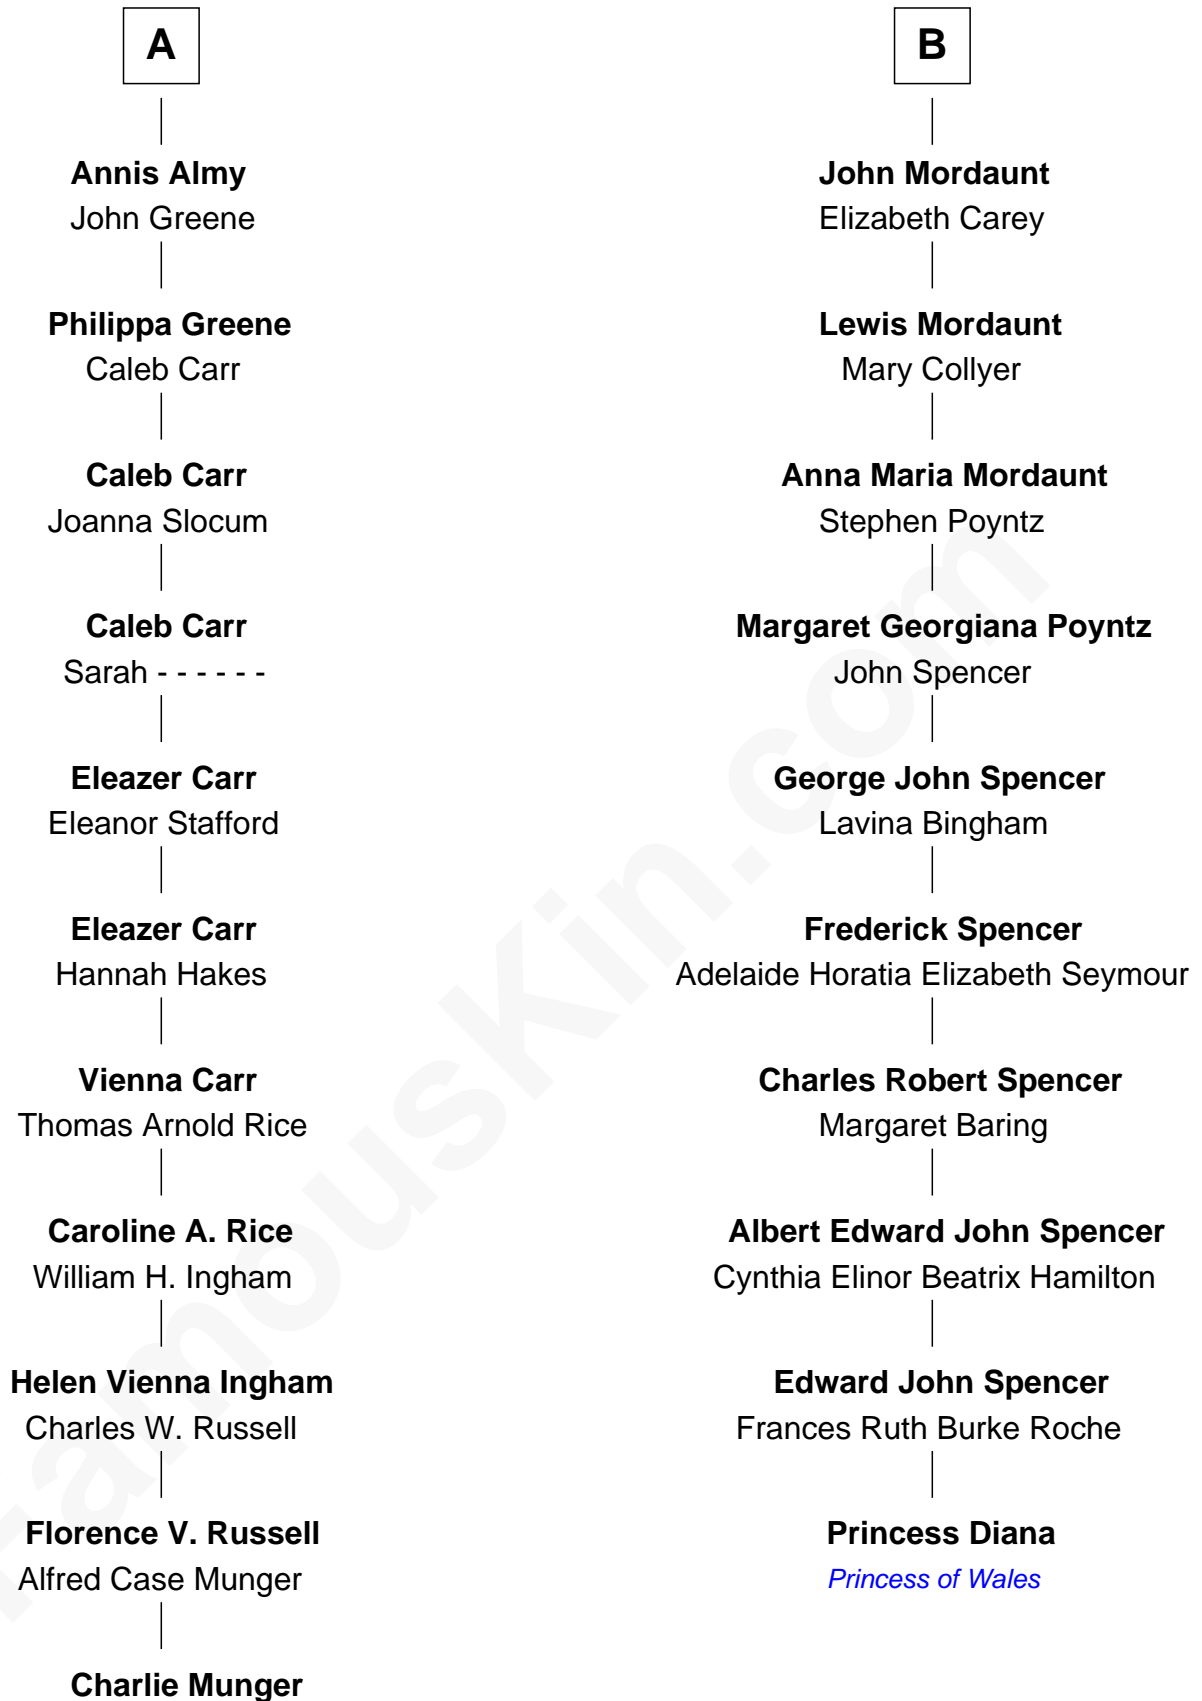

FamousKin.com

Relationship Chart of

Charlie Munger

Vice-Chairman of Berkshire Hathaway

16th cousin 1 time removed of

Princess Diana
Princess of Wales

Richard Woodville
Joan Bedlisgate

Charlie Munger photo by [Nick Webb](#) (CC BY 2.0)