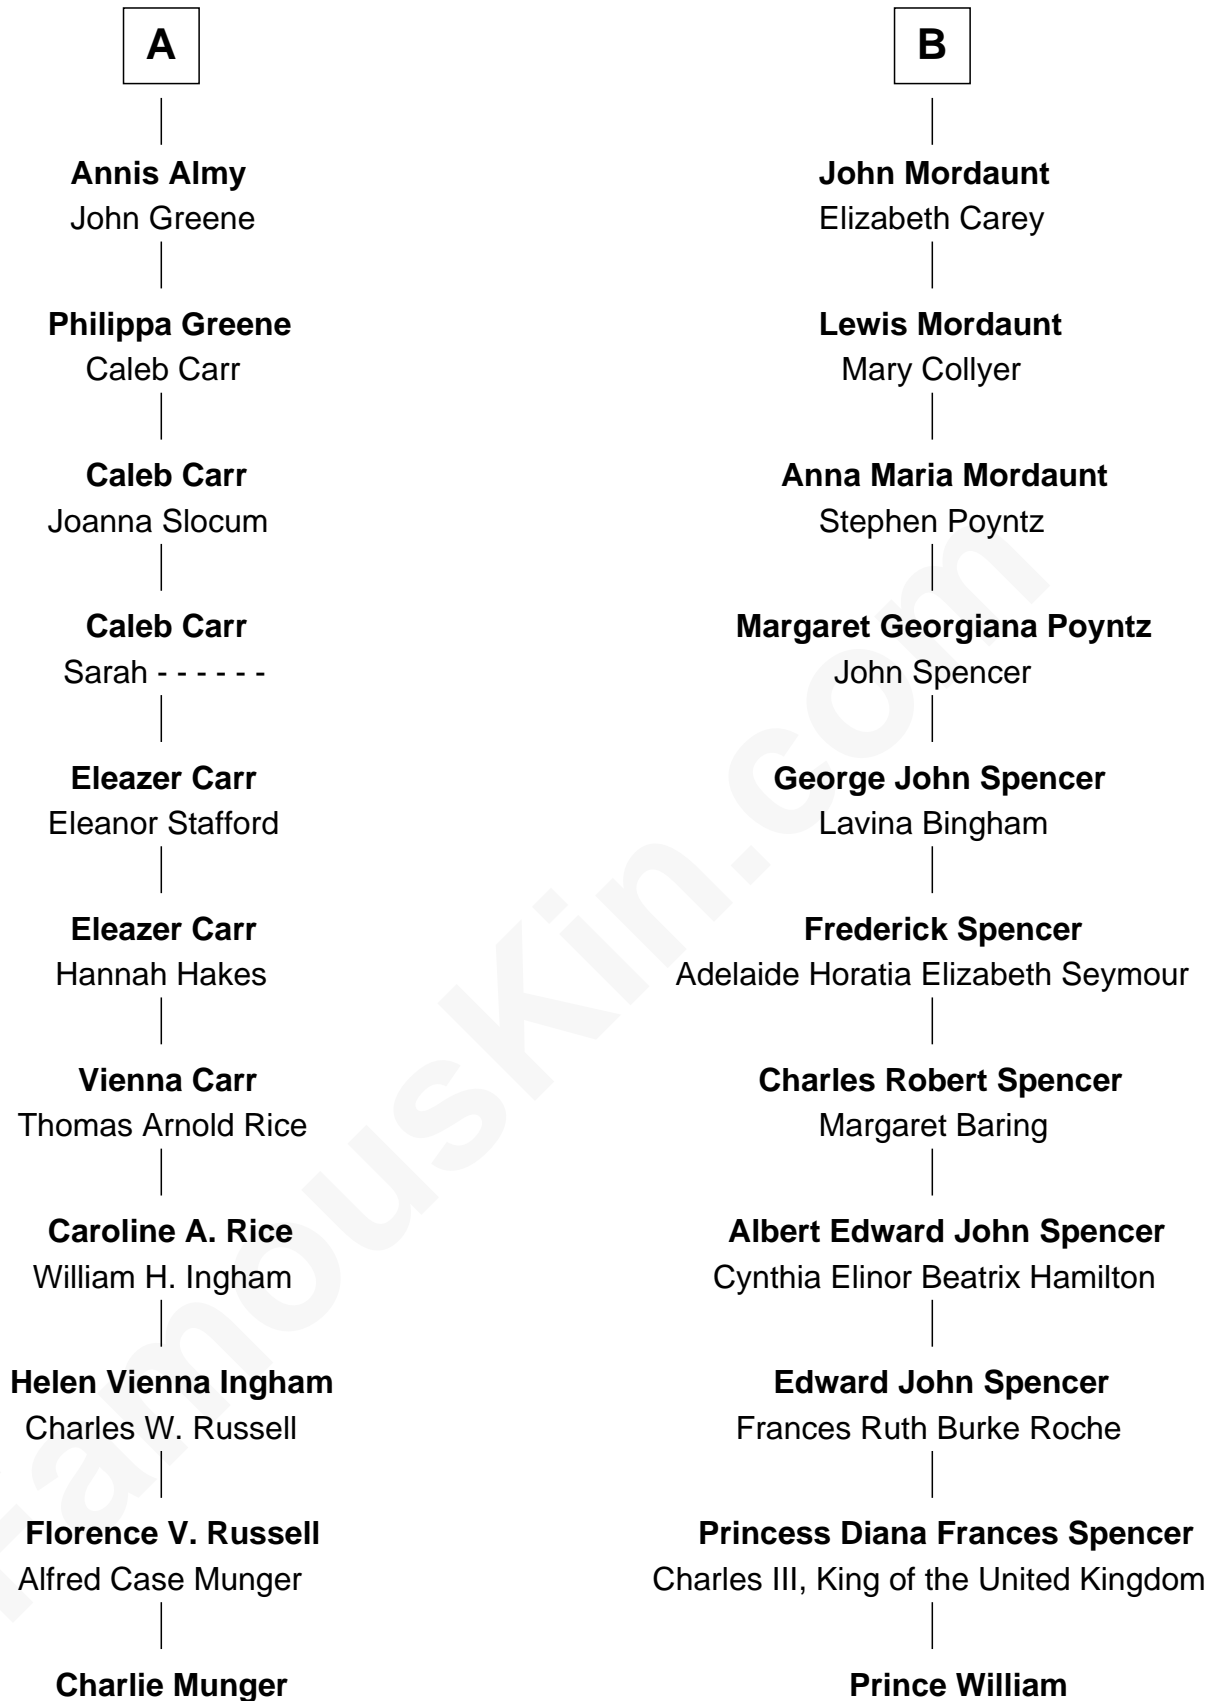

# FamousKin.com Relationship Chart of

**Charlie Munger**

*Vice-Chairman of Berkshire Hathaway*

17th cousin of

**Prince William**

*Prince of Wales*

**Richard Woodville**

Joan Bedlisgate

*Vice-Chairman of Berkshire Hathaway*

*Prince of Wales*

Charlie Munger photo by [Nick Webb](#) (CC BY 2.0)

William photo by [InSapphoWeTrust](#) (CC BY-SA 2.0)