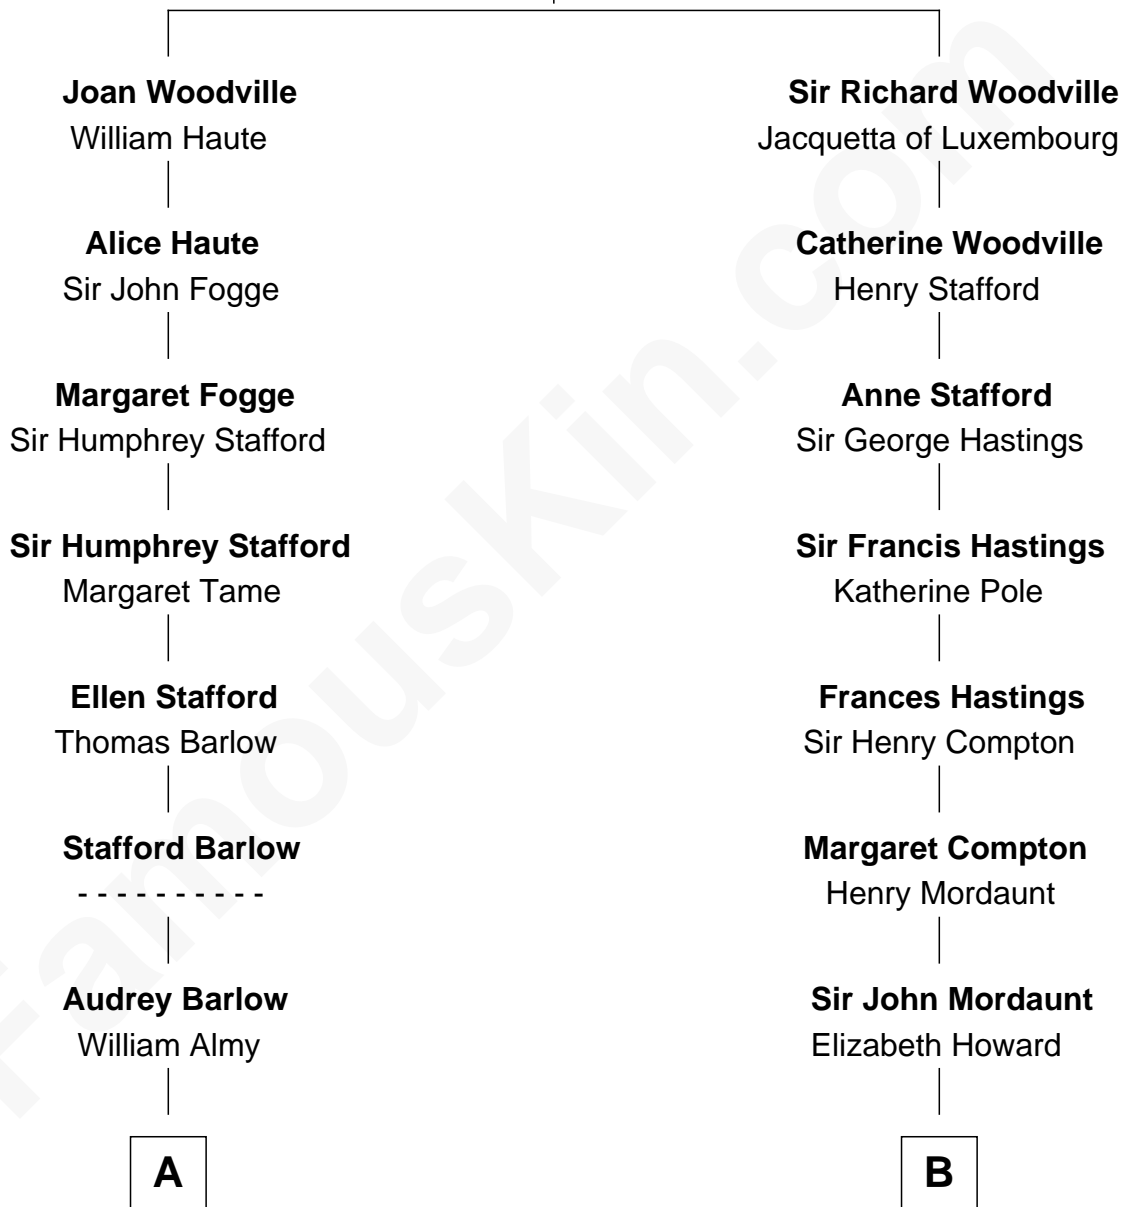

# FamousKin.com Relationship Chart of

**Charlie Munger**

*Vice-Chairman of Berkshire Hathaway*

17th cousin of

**Prince William**

*Prince of Wales*

**Richard Woodville**

Joan Bedlisgate

*Vice-Chairman of Berkshire Hathaway*

*Prince of Wales*

Charlie Munger photo by [Nick Webb](#) (CC BY 2.0)

William photo by [InSapphoWeTrust](#) (CC BY-SA 2.0)