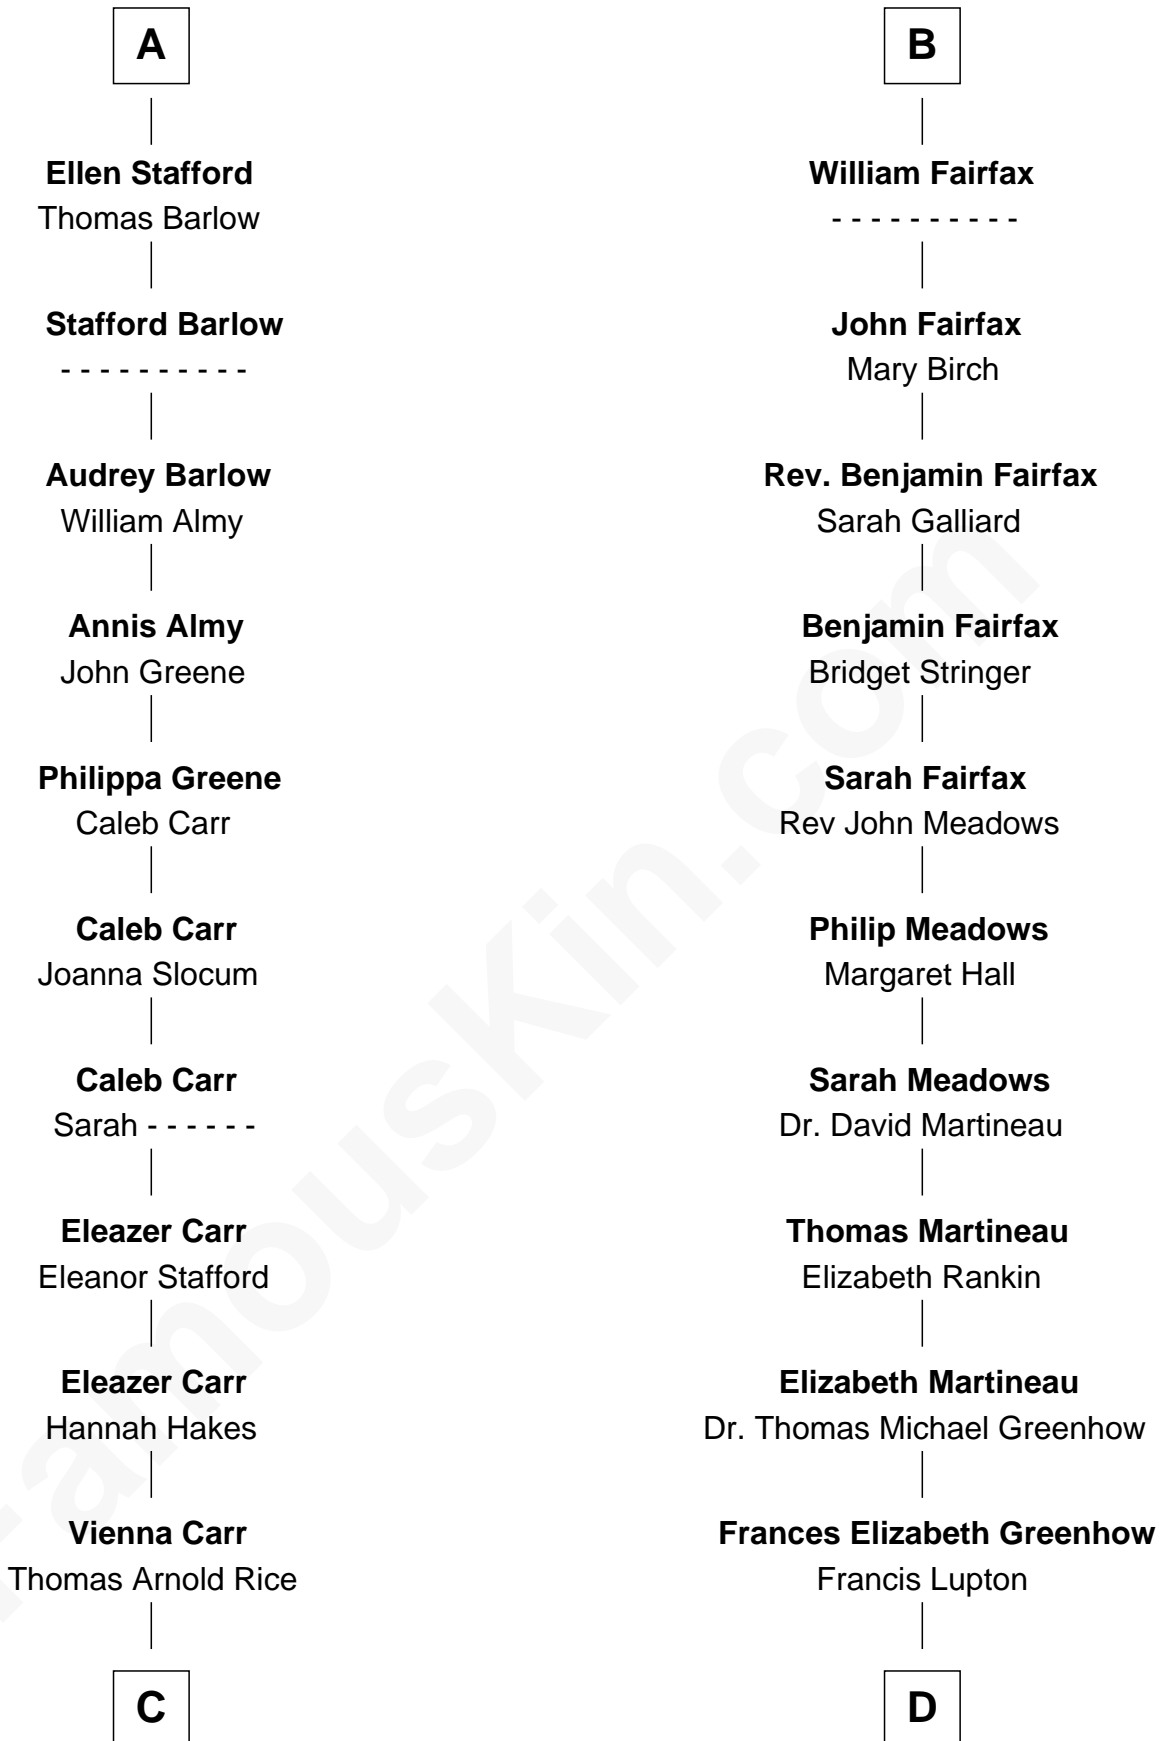

FamousKin.com

Relationship Chart of

Charlie Munger

Vice-Chairman of Berkshire Hathaway

20th cousin 1 time removed of

Catherine Middleton
Princess of Wales

Ralph de Stafford

with wife
Katherine de Hastang

Ralph de Neville
Mary Ferrers

Sir Humphrey Stafford
Eleanor Aylesbury

John Neville
Elizabeth Newmarch

Humphrey Stafford
Katherine Fray

Jane de Neville
Sir William Gascoigne

Sir Humphrey Stafford
Margaret Fogge

Sir William Gascoigne
Margaret Percy

Sir Humphrey Stafford
Margaret Tame

Agnes Gascoigne
Sir Thomas Fairfax

A

B

C

Caroline A. Rice
William H. Ingham

Helen Vienna Ingham
Charles W. Russell