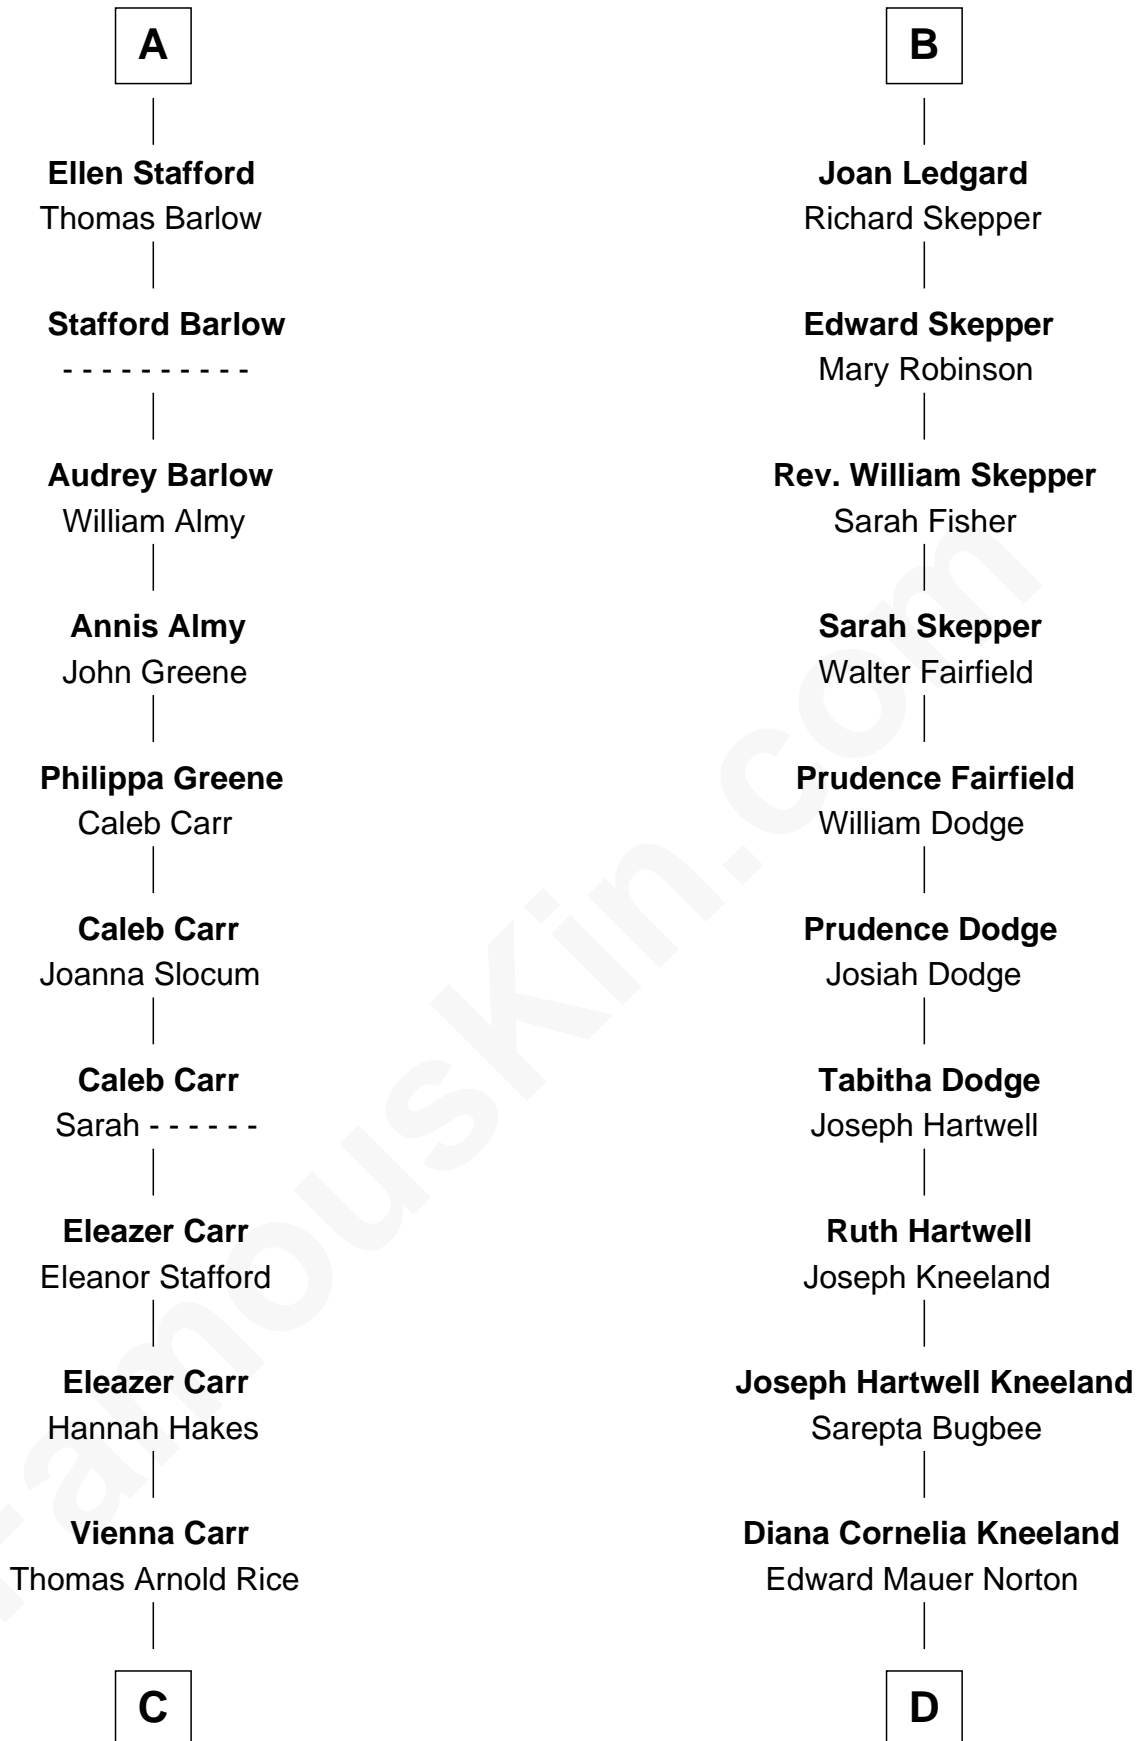

FamousKin.com Relationship Chart of

Charlie Munger

Vice-Chairman of Berkshire Hathaway

20th cousin 1 time removed of

Edward Norton

Movie Actor

Ralph de Stafford

with wife
Katherine de Hastang

Joan de la See

Sir Humphrey Stafford

Margaret Tame

Isabel Hildyard

Ralph Legard

A

B

C

Caroline A. Rice
William H. Ingham

Helen Vienna Ingham
Charles W. Russell

Florence V. Russell
Alfred Case Munger

Charlie Munger
Vice-Chairman of Berkshire Hathaway

D

Seneca Hughes Norton
Josephine E. Weis

Edward Mower Norton
Alice C. Baals