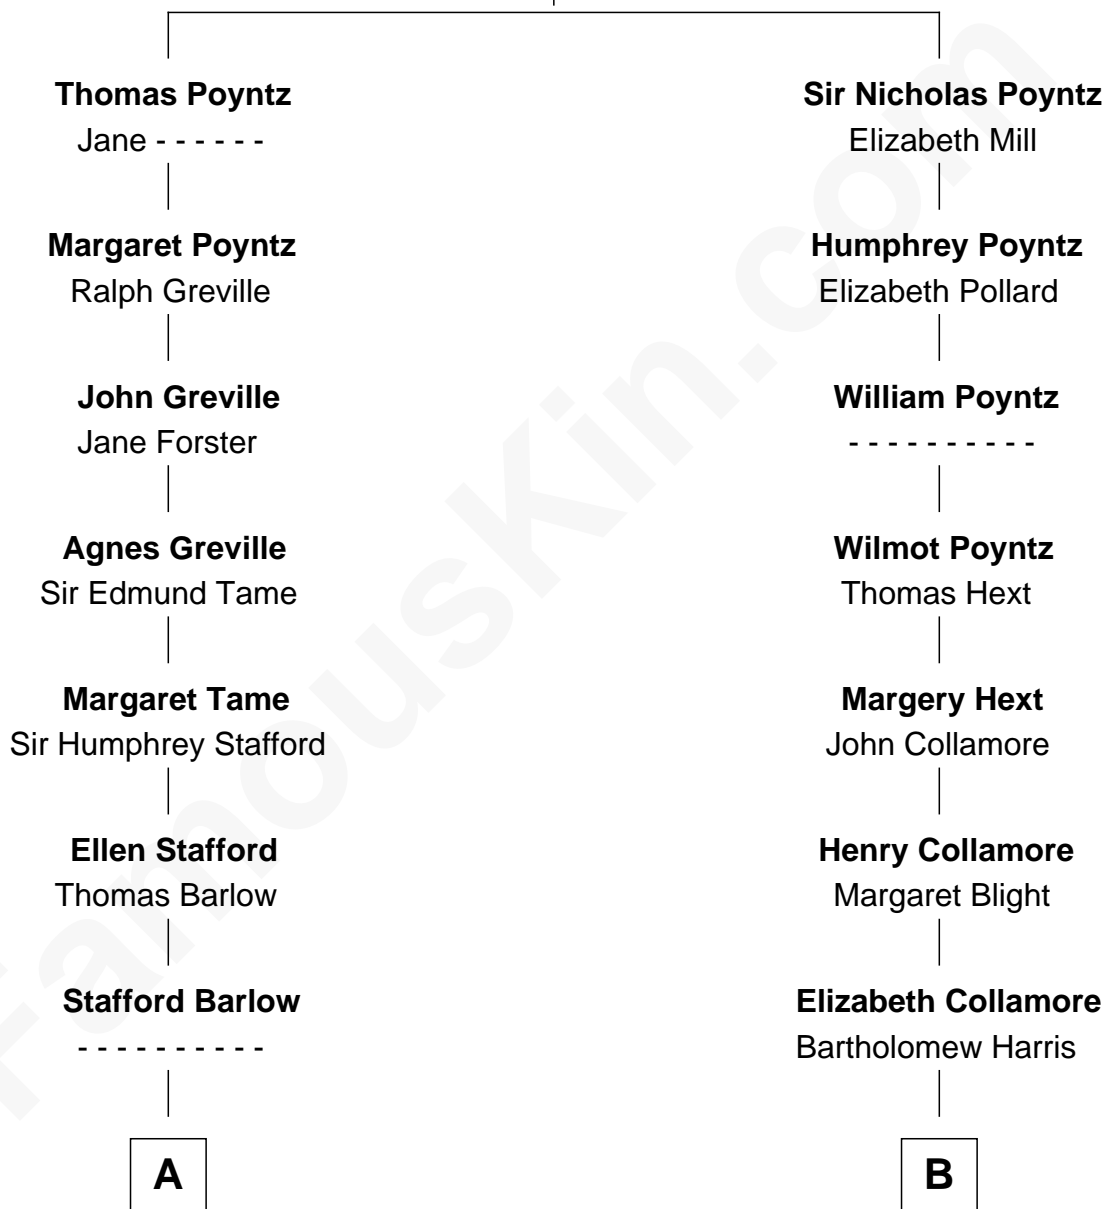

# FamousKin.com Relationship Chart of

**Charlie Munger**

*Vice-Chairman of Berkshire Hathaway*

18th cousin of

**Mizuo Peck**

*TV and Movie Actress*

**Robert Poyntz**  
Katherine FitzNichol

**C**

**Florence V. Russell**  
Alfred Case Munger

**Charlie Munger**

*Vice-Chairman of Berkshire Hathaway*

**D**

**George Leete Peck**  
Sanae Mizusawa

**Mizuo Peck**

*TV and Movie Actress*

FamousKin.com