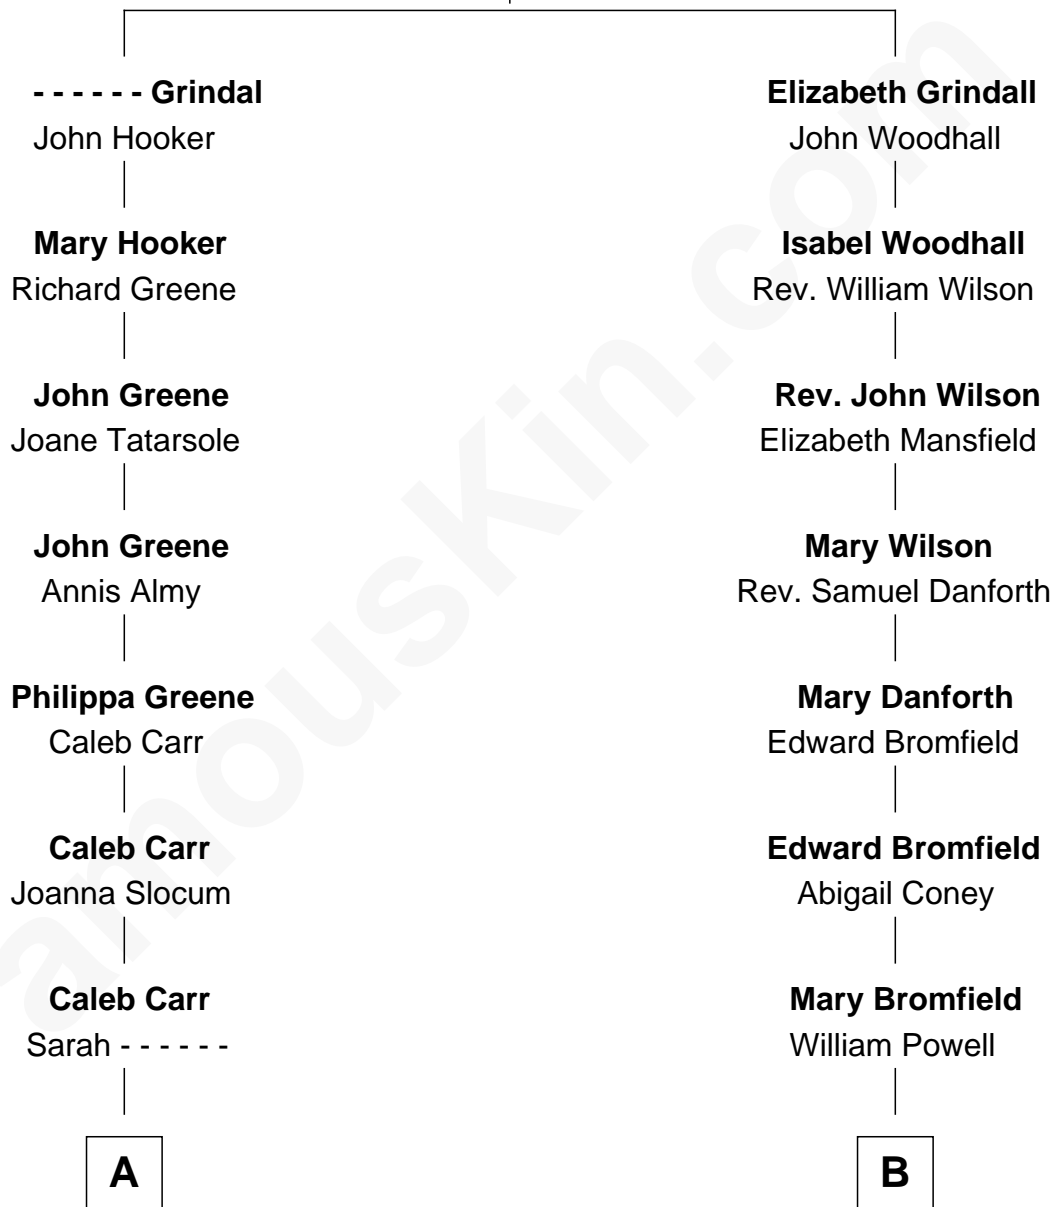

FamousKin.com

Relationship Chart of

Charlie Munger

Vice-Chairman of Berkshire Hathaway

12th cousin 1 time removed of

Endicott Peabody

62nd Governor of Massachusetts

William Grindall

A

Eleazer Carr
Eleanor Stafford

Eleazer Carr
Hannah Hakes

Vienna Carr
Thomas Arnold Rice

Caroline A. Rice
William H. Ingham

Helen Vienna Ingham
Charles W. Russell

Florence V. Russell
Alfred Case Munger

Charlie Munger
Vice-Chairman of Berkshire Hathaway