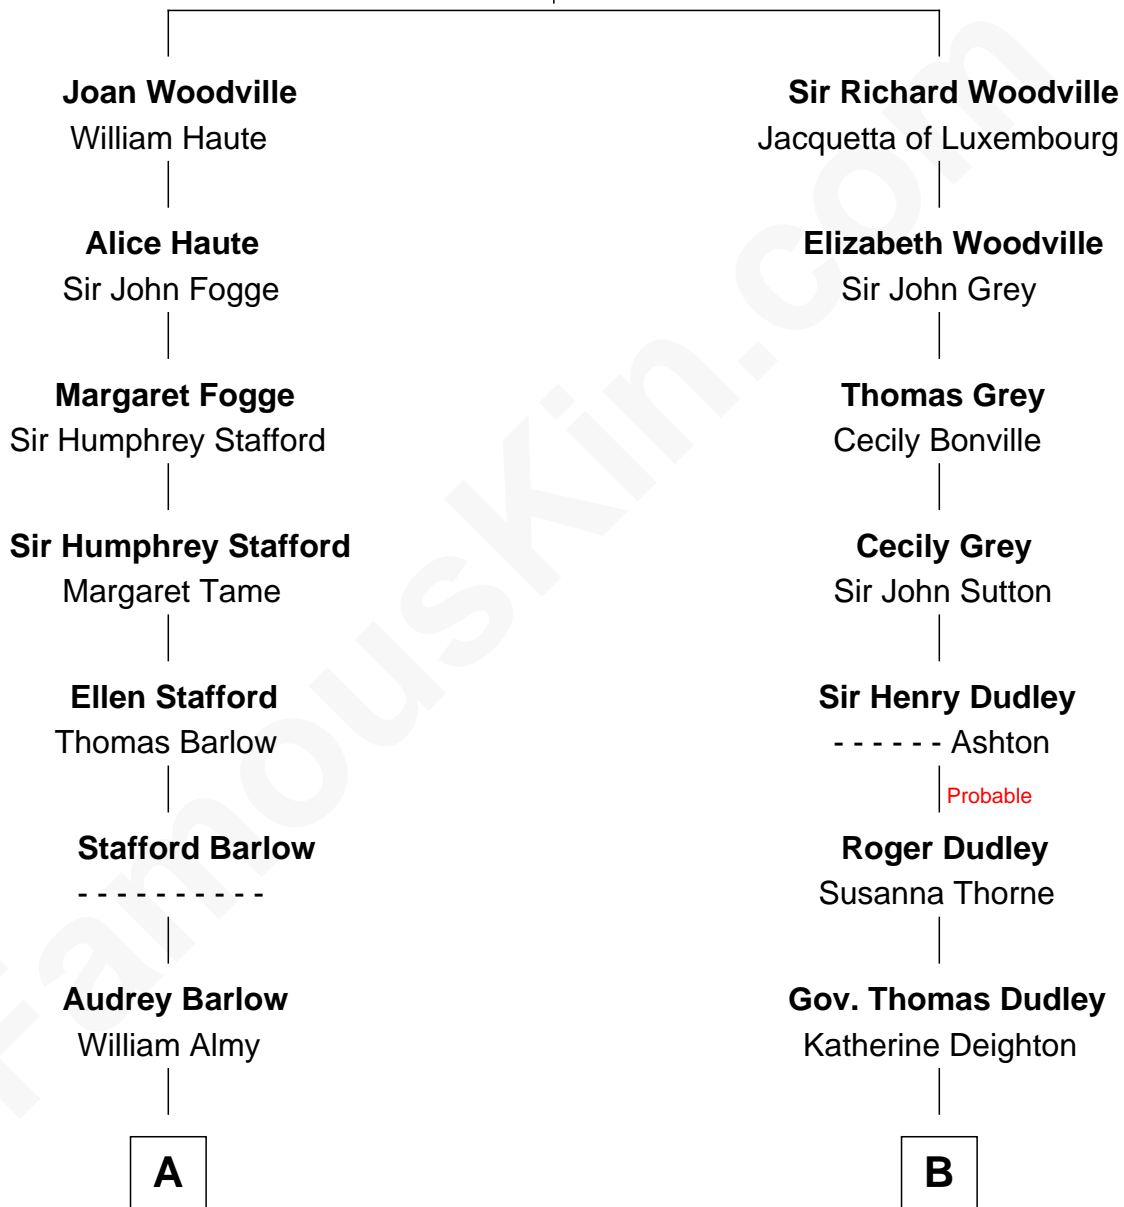

FamousKin.com

Relationship Chart of

Charlie Munger

Vice-Chairman of Berkshire Hathaway

15th cousin 2 times removed of

Endicott Peabody

62nd Governor of Massachusetts

Richard Woodville

Joan Bedlisgate

A

Annis Almy
John Greene

Philippa Greene
Caleb Carr

Caleb Carr
Joanna Slocum

Caleb Carr
Sarah - - - - -

Eleazer Carr
Eleanor Stafford

Eleazer Carr
Hannah Hakes

Vienna Carr
Thomas Arnold Rice

Caroline A. Rice
William H. Ingham

Helen Vienna Ingham
Charles W. Russell

Florence V. Russell
Alfred Case Munger

Charlie Munger

Vice-Chairman of Berkshire Hathaway

Charlie Munger photo by [Nick Webb](#) (CC BY 2.0)