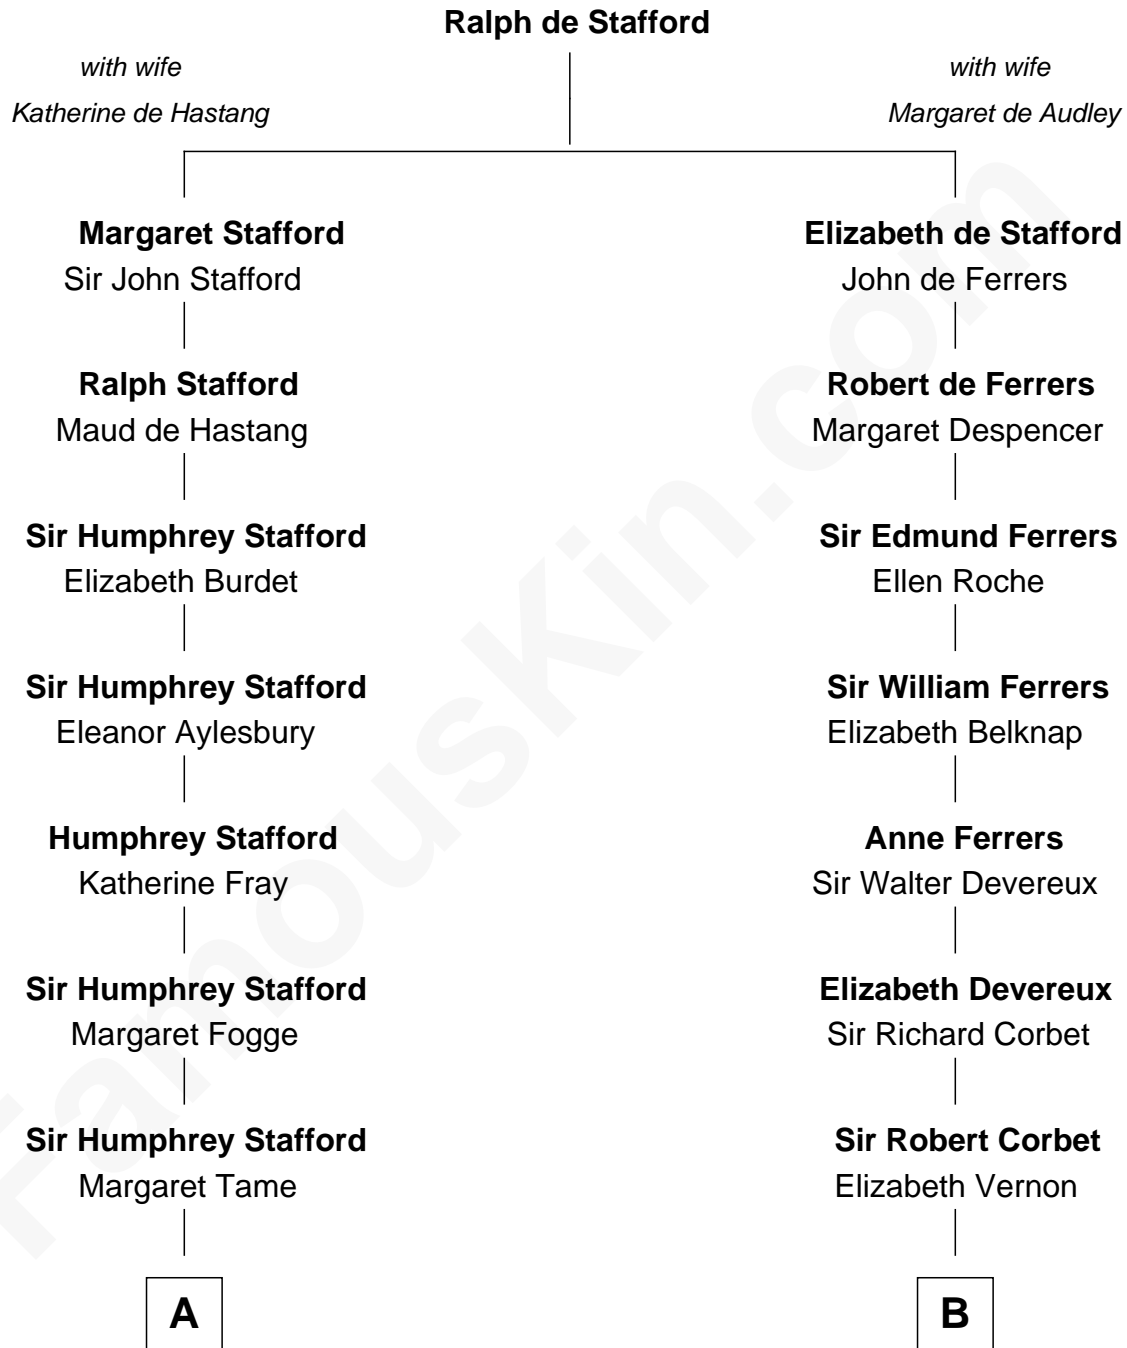

FamousKin.com

Relationship Chart of

Charlie Munger

Vice-Chairman of Berkshire Hathaway

17th cousin 3 times removed of

James Russell Lowell

American "Fireside" Poet