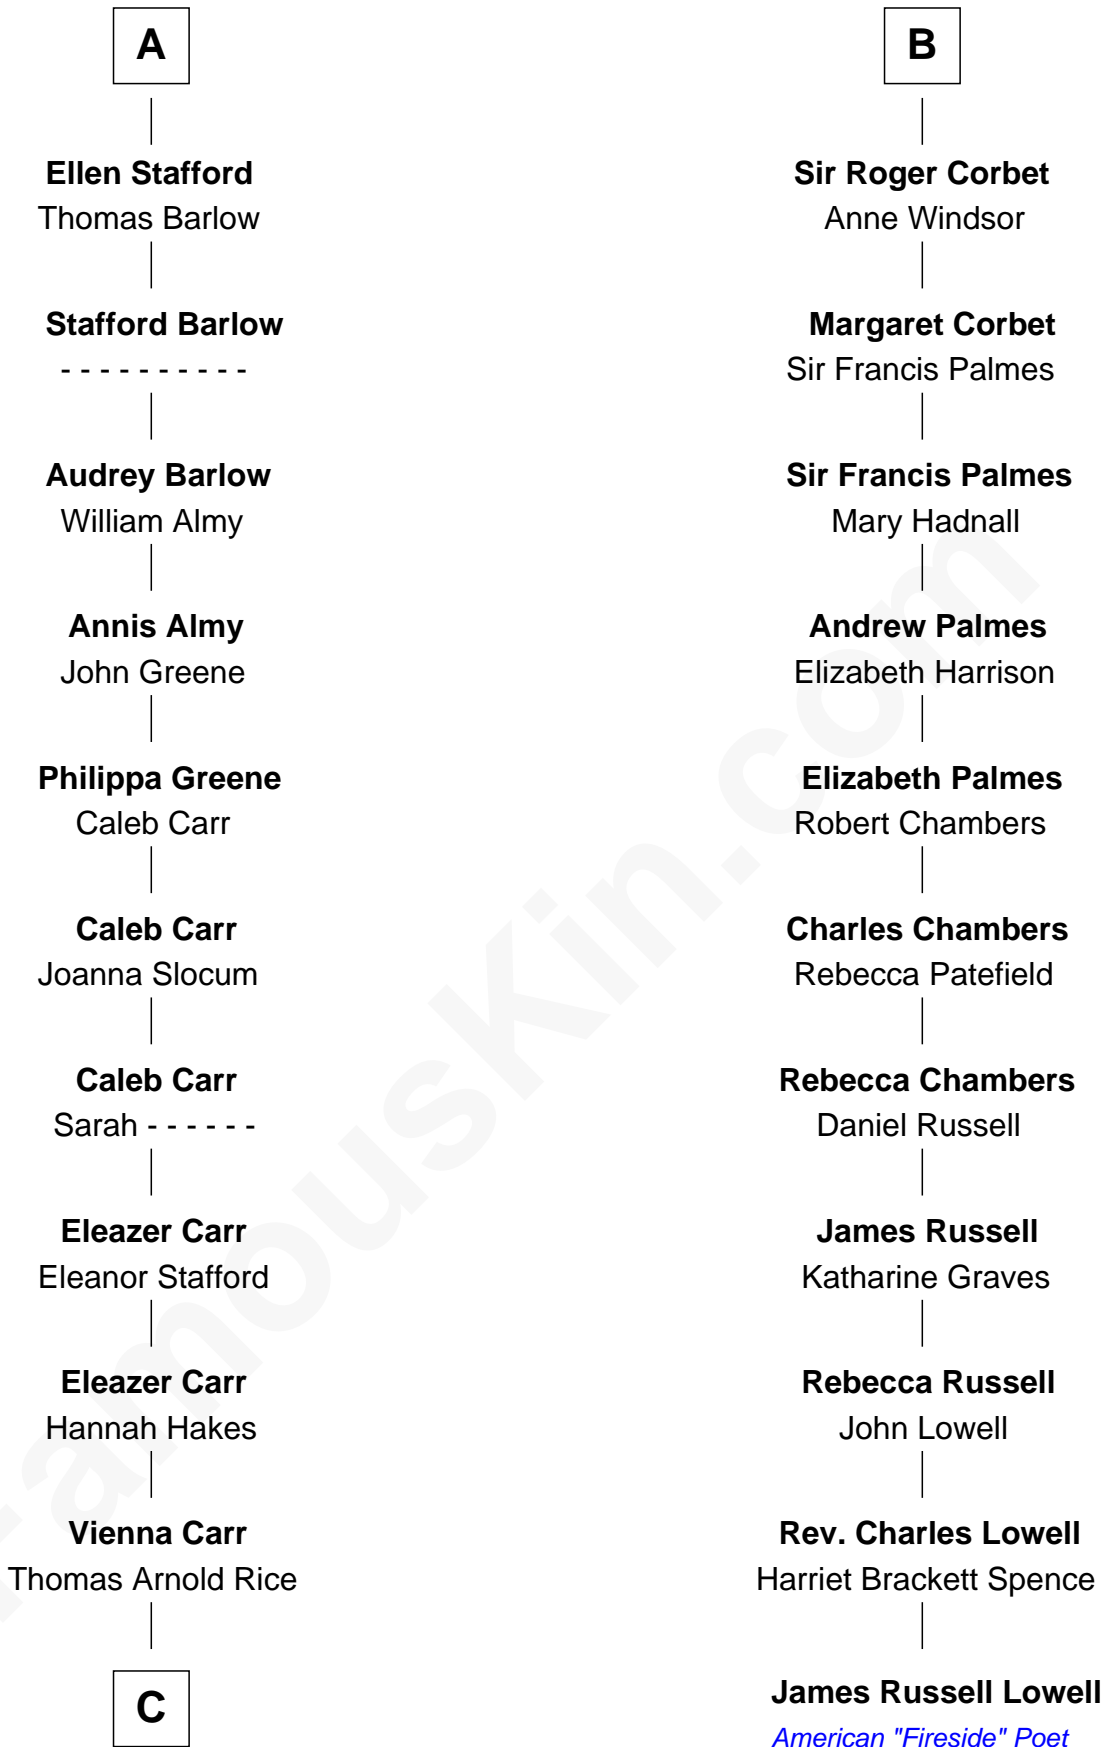

## Relationship Chart of

### Charlie Munger

*Vice-Chairman of Berkshire Hathaway*

17th cousin 3 times removed of

### James Russell Lowell

*American "Fireside" Poet*

**C**

—  
**Caroline A. Rice**  
William H. Ingham

—  
**Helen Vienna Ingham**  
Charles W. Russell

—  
**Florence V. Russell**  
Alfred Case Munger

—  
**Charlie Munger**  
*Vice-Chairman of Berkshire Hathaway*