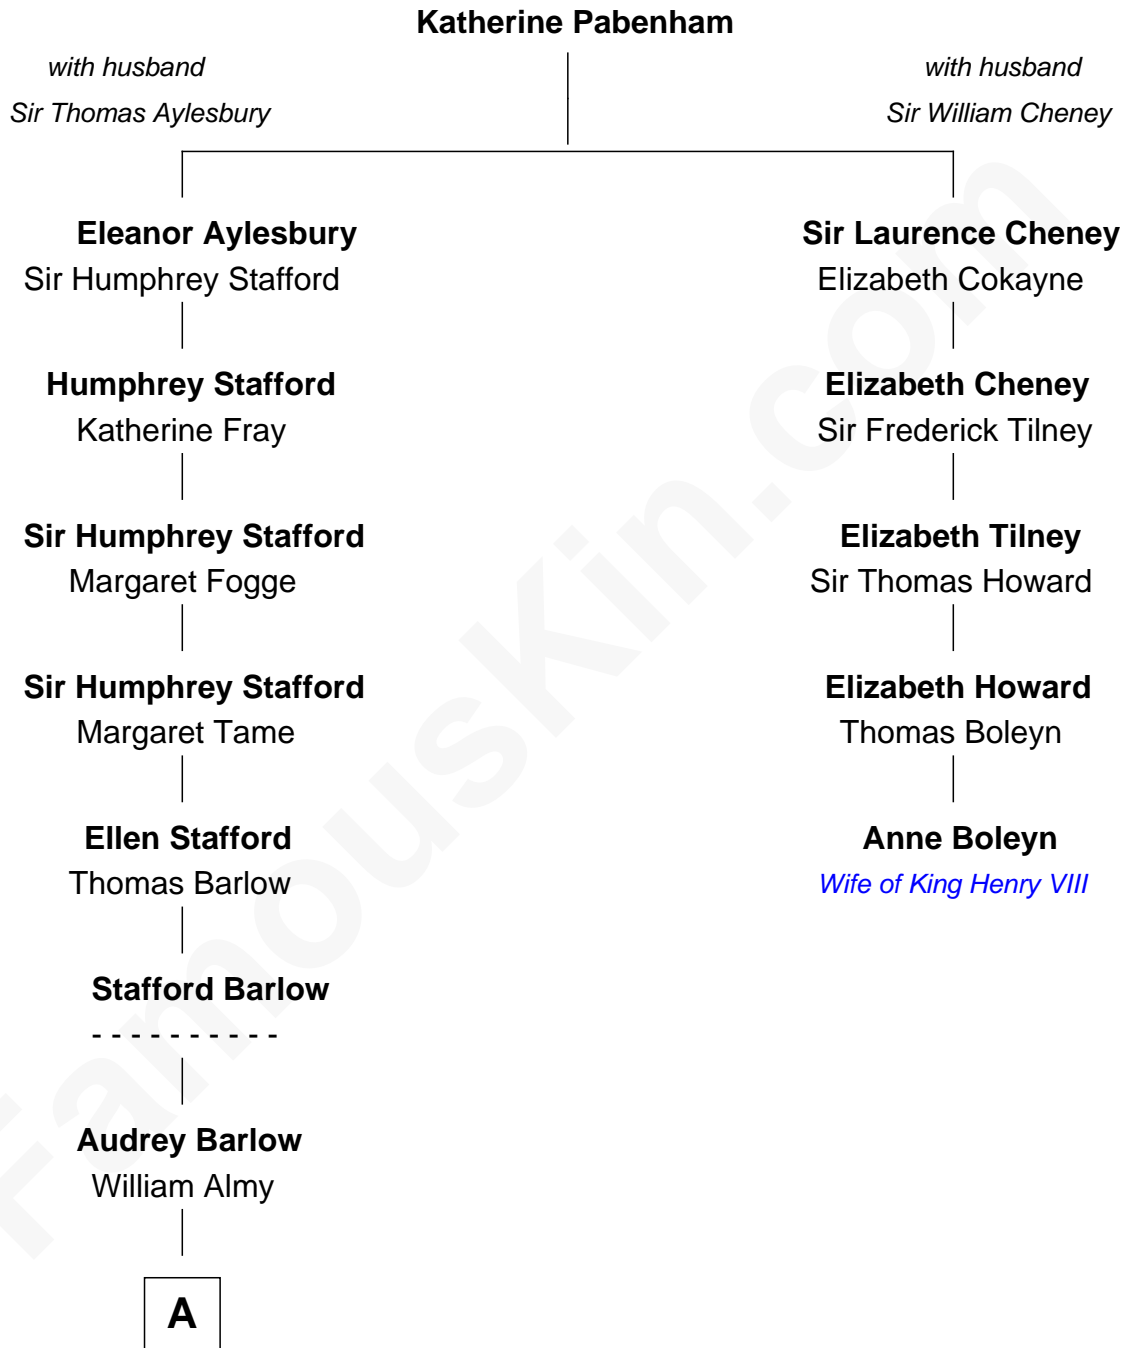

FamousKin.com

Relationship Chart of

Charlie Munger

Vice-Chairman of Berkshire Hathaway

4th cousin 13 times removed of

Anne Boleyn

2nd Wife of King Henry VIII

A

Annis Almy
John Greene

Philippa Greene
Caleb Carr

Caleb Carr
Joanna Slocum

Caleb Carr
Sarah - - - - -

Eleazer Carr
Eleanor Stafford

Eleazer Carr
Hannah Hakes

Vienna Carr
Thomas Arnold Rice

Caroline A. Rice
William H. Ingham