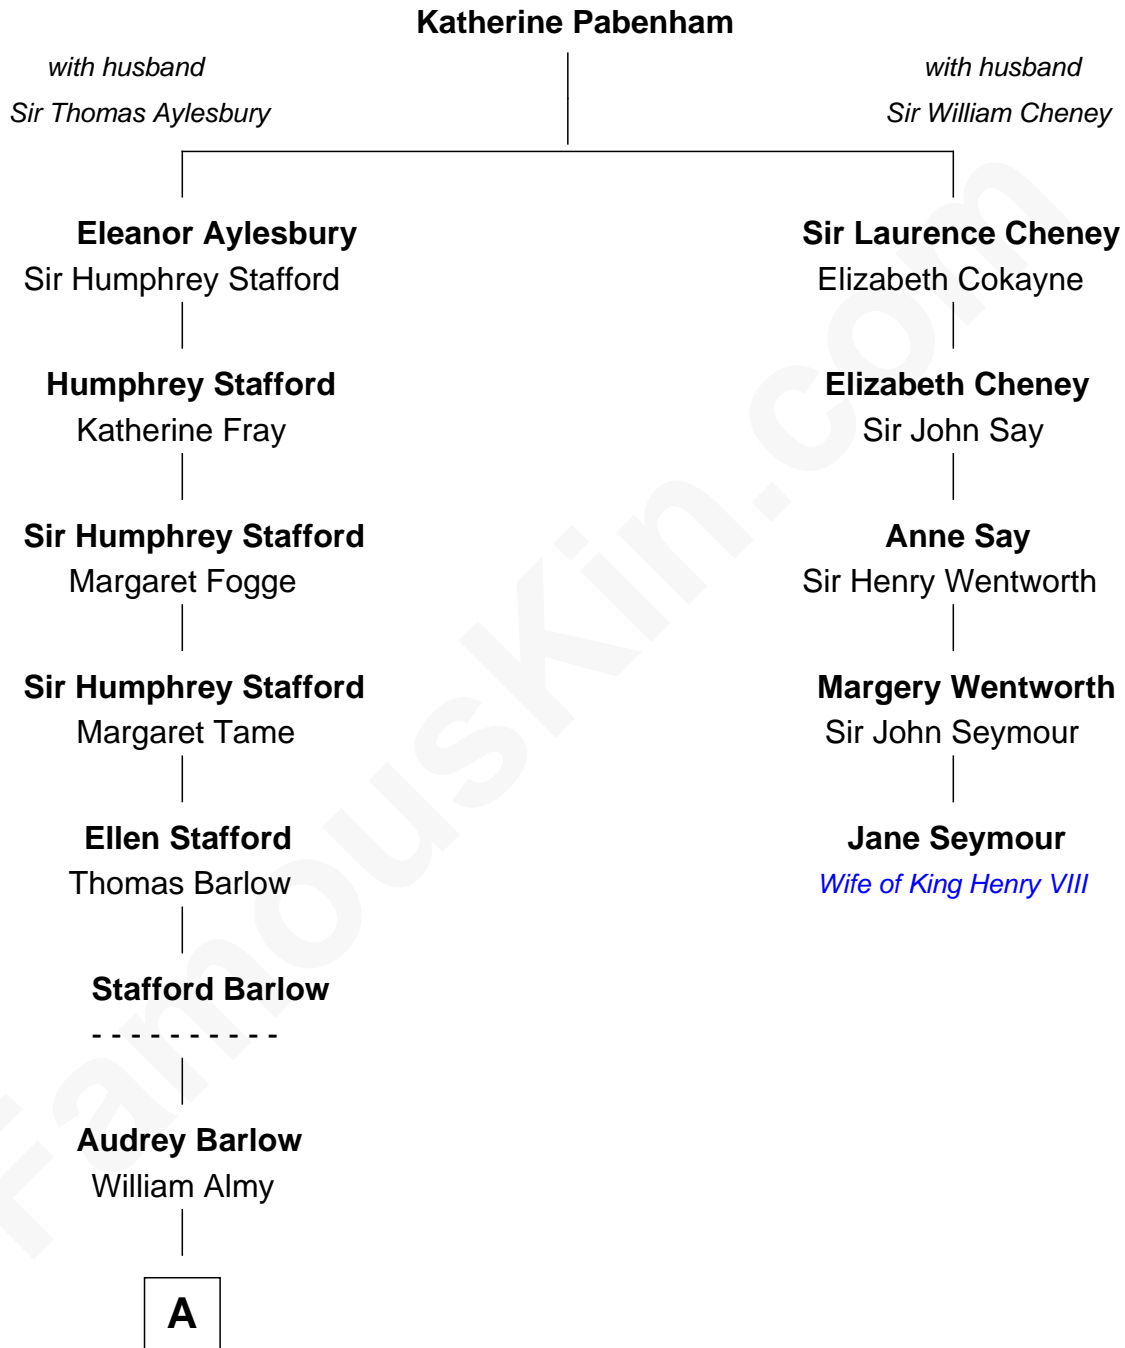

# FamousKin.com Relationship Chart of

**Charlie Munger**

*Vice-Chairman of Berkshire Hathaway*

4th cousin 13 times removed of

**Jane Seymour**

*3rd Wife of King Henry VIII*

**A**

**Annis Almy**  
John Greene

**Philippa Greene**  
Caleb Carr

**Caleb Carr**  
Joanna Slocum

**Caleb Carr**  
Sarah - - - - -

**Eleazer Carr**  
Eleanor Stafford

**Eleazer Carr**  
Hannah Hakes

**Vienna Carr**  
Thomas Arnold Rice

**Caroline A. Rice**  
William H. Ingham

**Helen Vienna Ingham**  
Charles W. Russell

**Florence V. Russell**  
Alfred Case Munger

**Charlie Munger**

*Vice-Chairman of Berkshire Hathaway*

Charlie Munger photo by [Nick Webb](#) (CC BY 2.0)