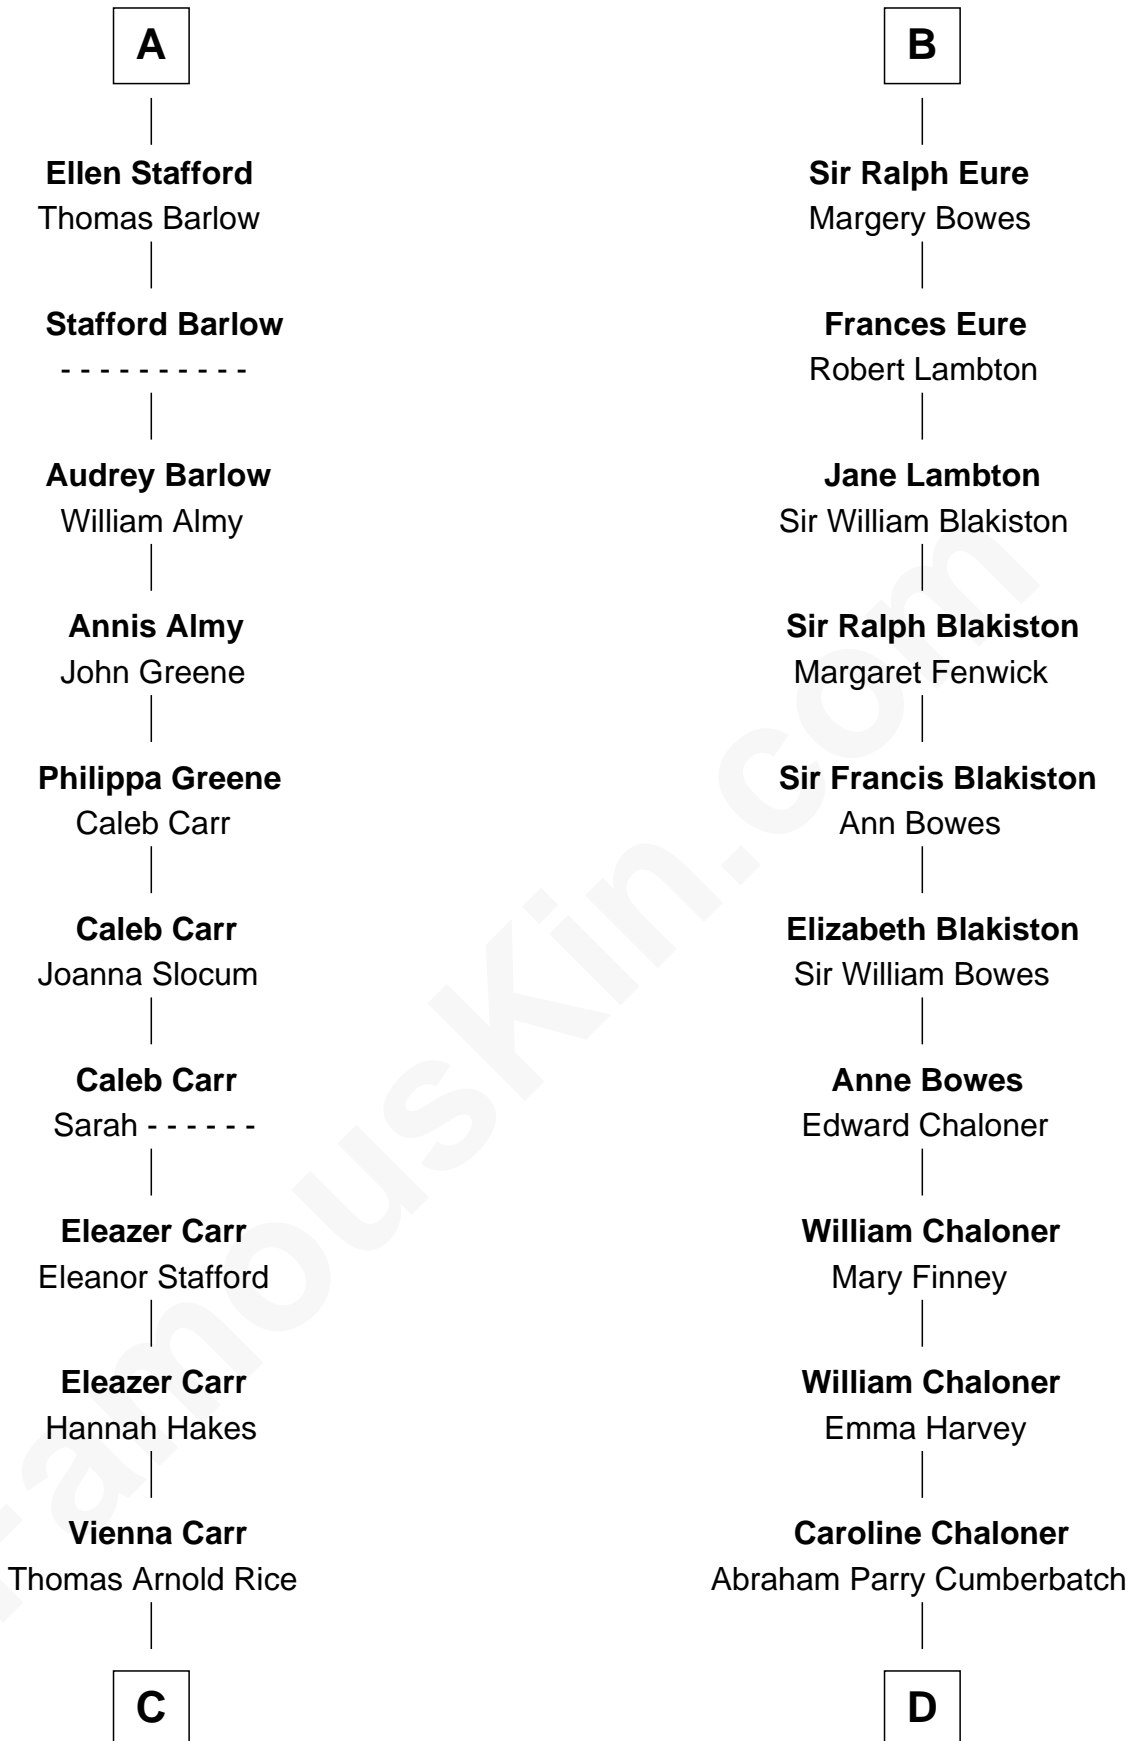

## Relationship Chart of

### Charlie Munger

*Vice-Chairman of Berkshire Hathaway*

20th cousin 1 time removed of

### Benedict Cumberbatch

*Movie, Television and Stage Actor*

**C**

**Caroline A. Rice**  
William H. Ingham

**Helen Vienna Ingham**  
Charles W. Russell

**Florence V. Russell**  
Alfred Case Munger

**Charlie Munger**  
*Vice-Chairman of Berkshire Hathaway*

**D**

**Robert William Cumberbatch**  
Louisa Grace Hanson

**Henry Alfred Cumberbatch**  
Hélène Gertrude Rees

**Henry Carlton Cumberbatch**  
Pauline Ellen Laing Congdon

**Timothy Carlton Congdon Cumberbatch**  
Wanda Ventham