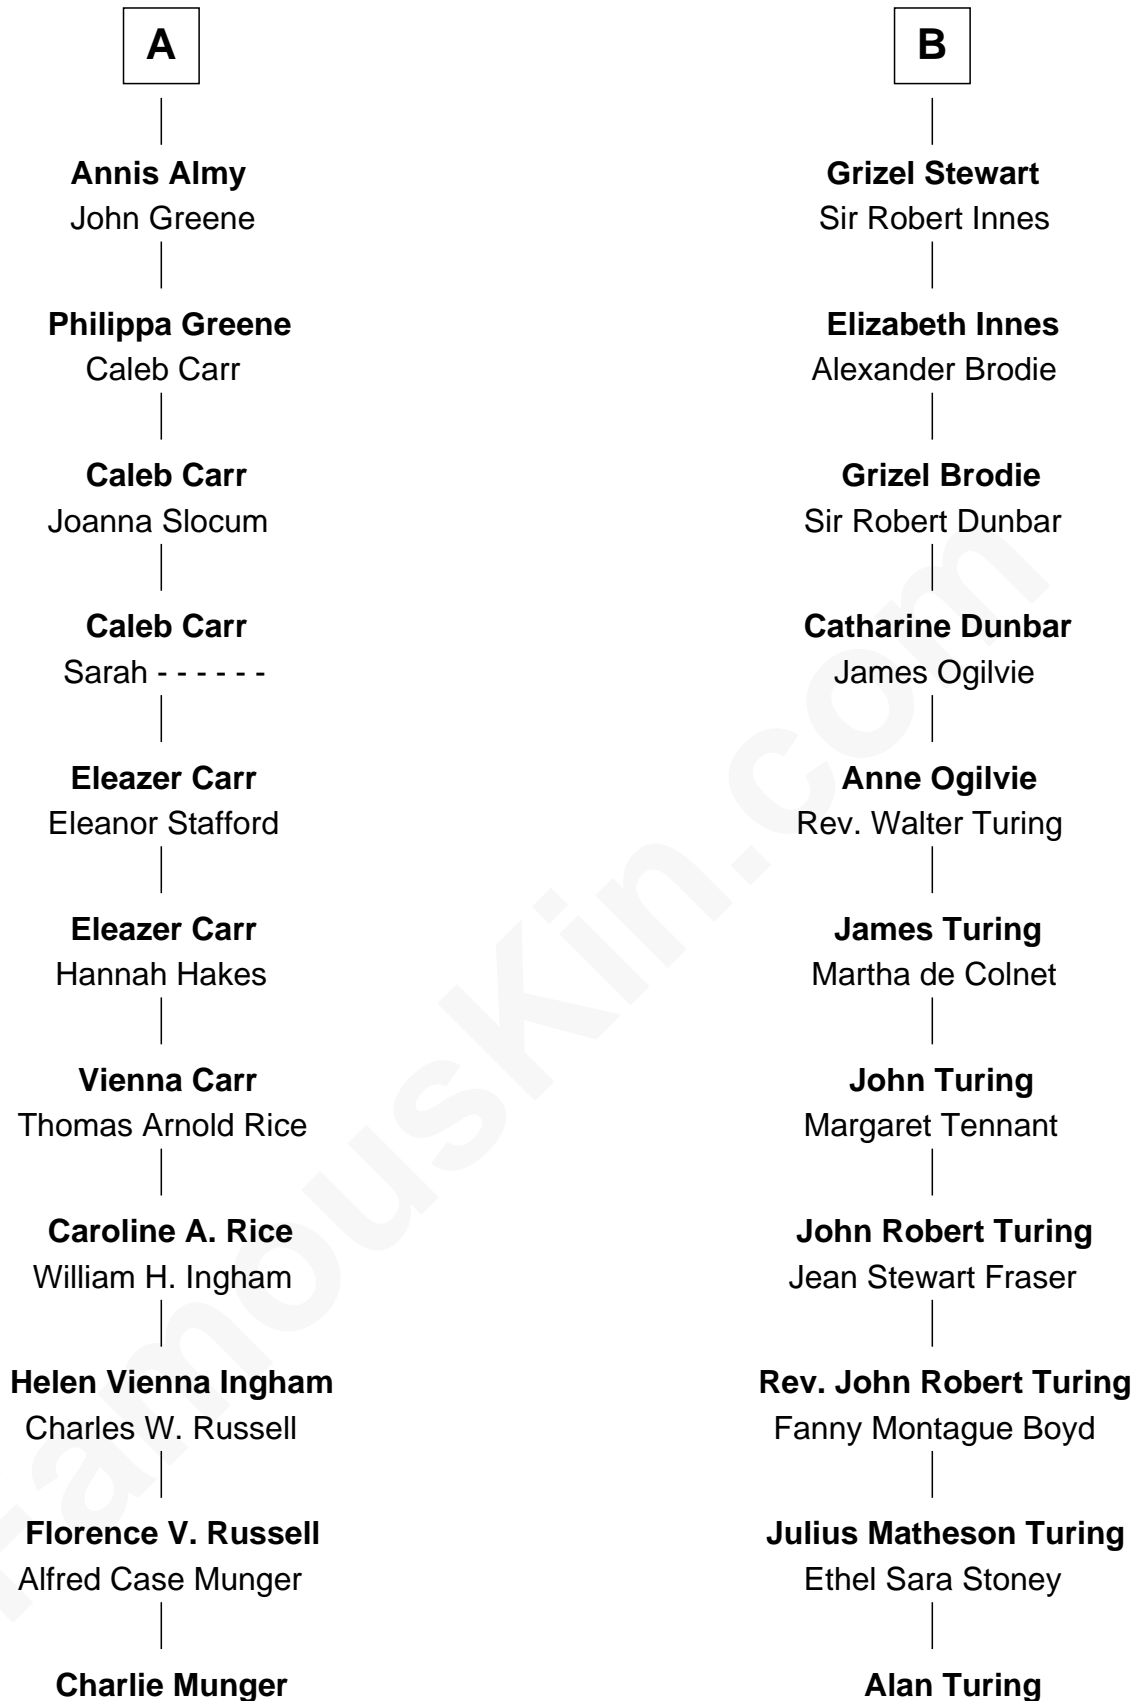

FamousKin.com

Relationship Chart of

Charlie Munger

Vice-Chairman of Berkshire Hathaway

17th cousin of

Alan Turing

WWII Codebreaker of Nazi Enigma Machine

Vice-Chairman of Berkshire Hathaway

WWII Codebreaker of Nazi Enigma Machine

Charlie Munger photo by [Nick Webb](#) (CC BY 2.0)