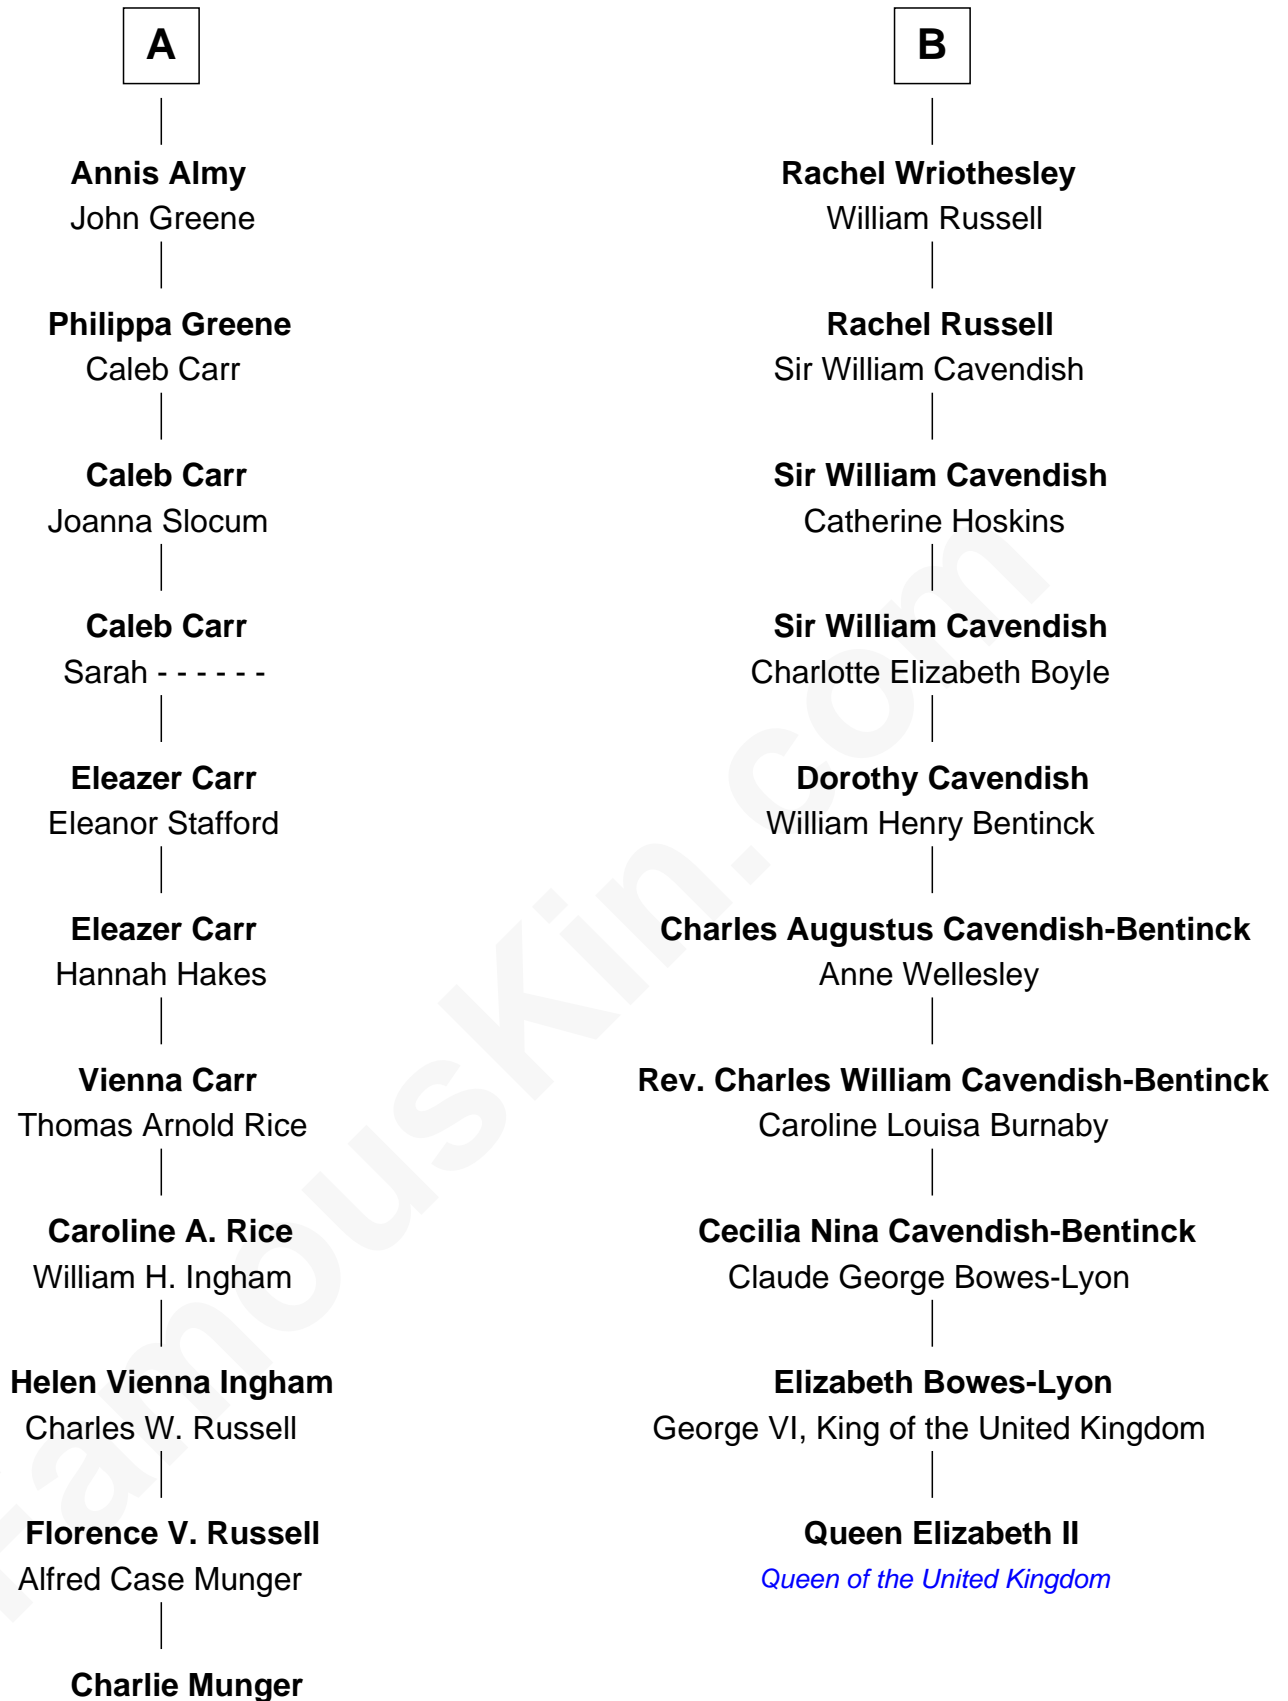

# FamousKin.com Relationship Chart of

**Charlie Munger**

*Vice-Chairman of Berkshire Hathaway*

16th cousin 1 time removed of

**Queen Elizabeth II**

*Queen of the United Kingdom*

*Vice-Chairman of Berkshire Hathaway*

Charlie Munger photo by [Nick Webb](#) (CC BY 2.0)

Elizabeth II photo by [Eric Draper](#)