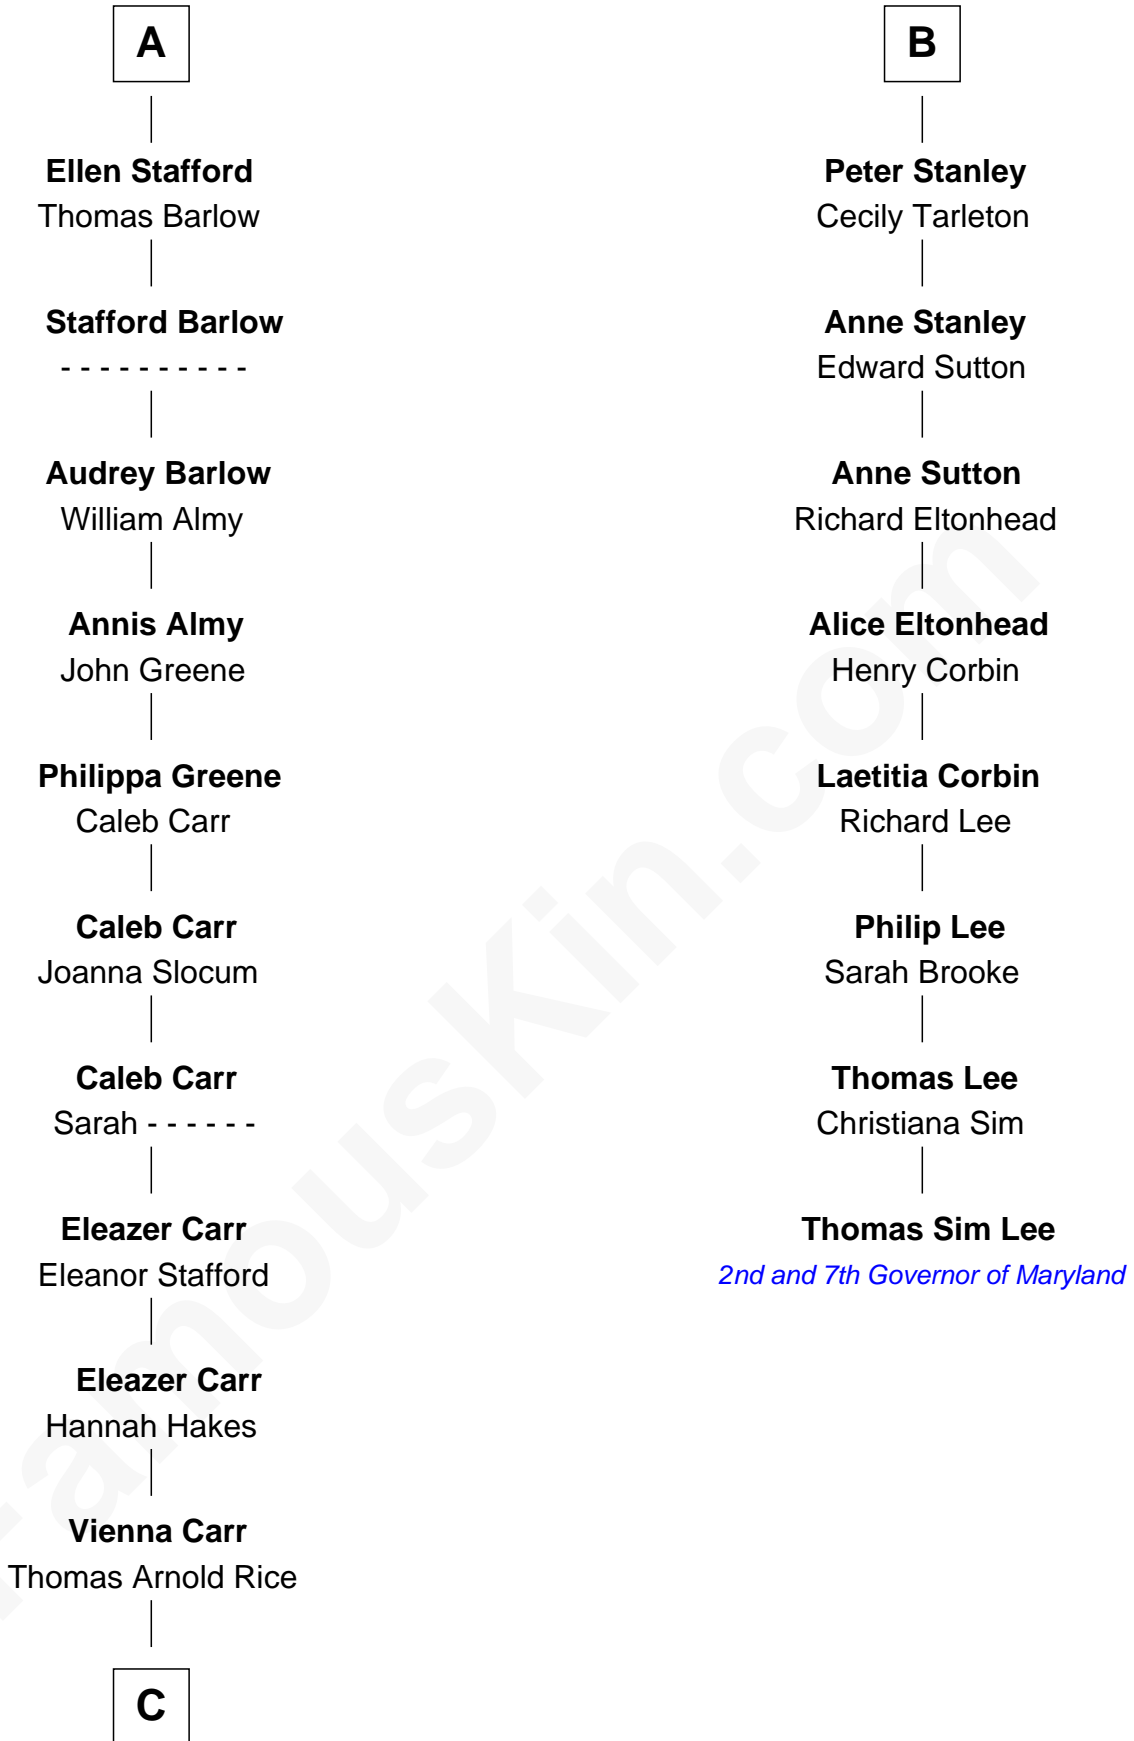

## Relationship Chart of

### Charlie Munger

*Vice-Chairman of Berkshire Hathaway*

**14th cousin 6 times removed of**

### Thomas Sim Lee

*2nd and 7th Governor of Maryland*

**C**

—  
**Caroline A. Rice**  
William H. Ingham

—  
**Helen Vienna Ingham**  
Charles W. Russell

—  
**Florence V. Russell**  
Alfred Case Munger

—  
**Charlie Munger**  
*Vice-Chairman of Berkshire Hathaway*