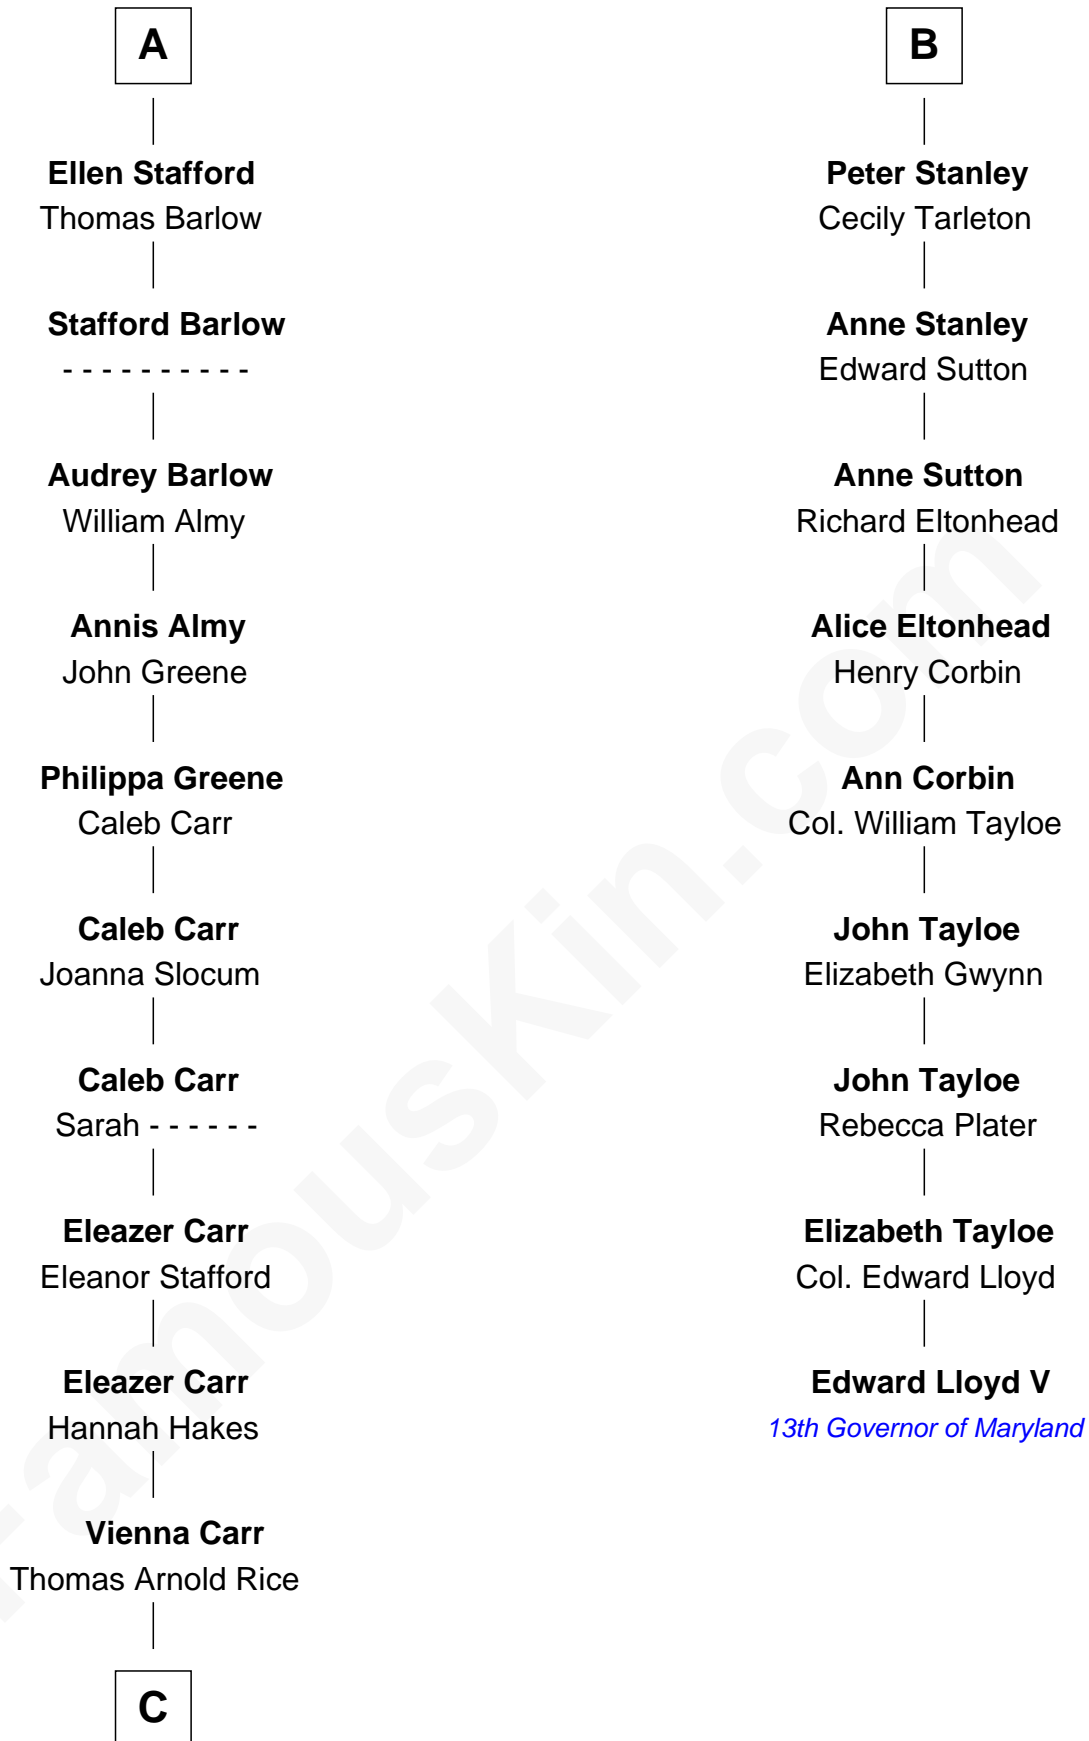

FamousKin.com

Relationship Chart of

Charlie Munger

Vice-Chairman of Berkshire Hathaway

15th cousin 5 times removed of

Edward Lloyd V

13th Governor of Maryland

C

—
Caroline A. Rice
William H. Ingham

—
Helen Vienna Ingham
Charles W. Russell

—
Florence V. Russell
Alfred Case Munger

—
Charlie Munger
Vice-Chairman of Berkshire Hathaway