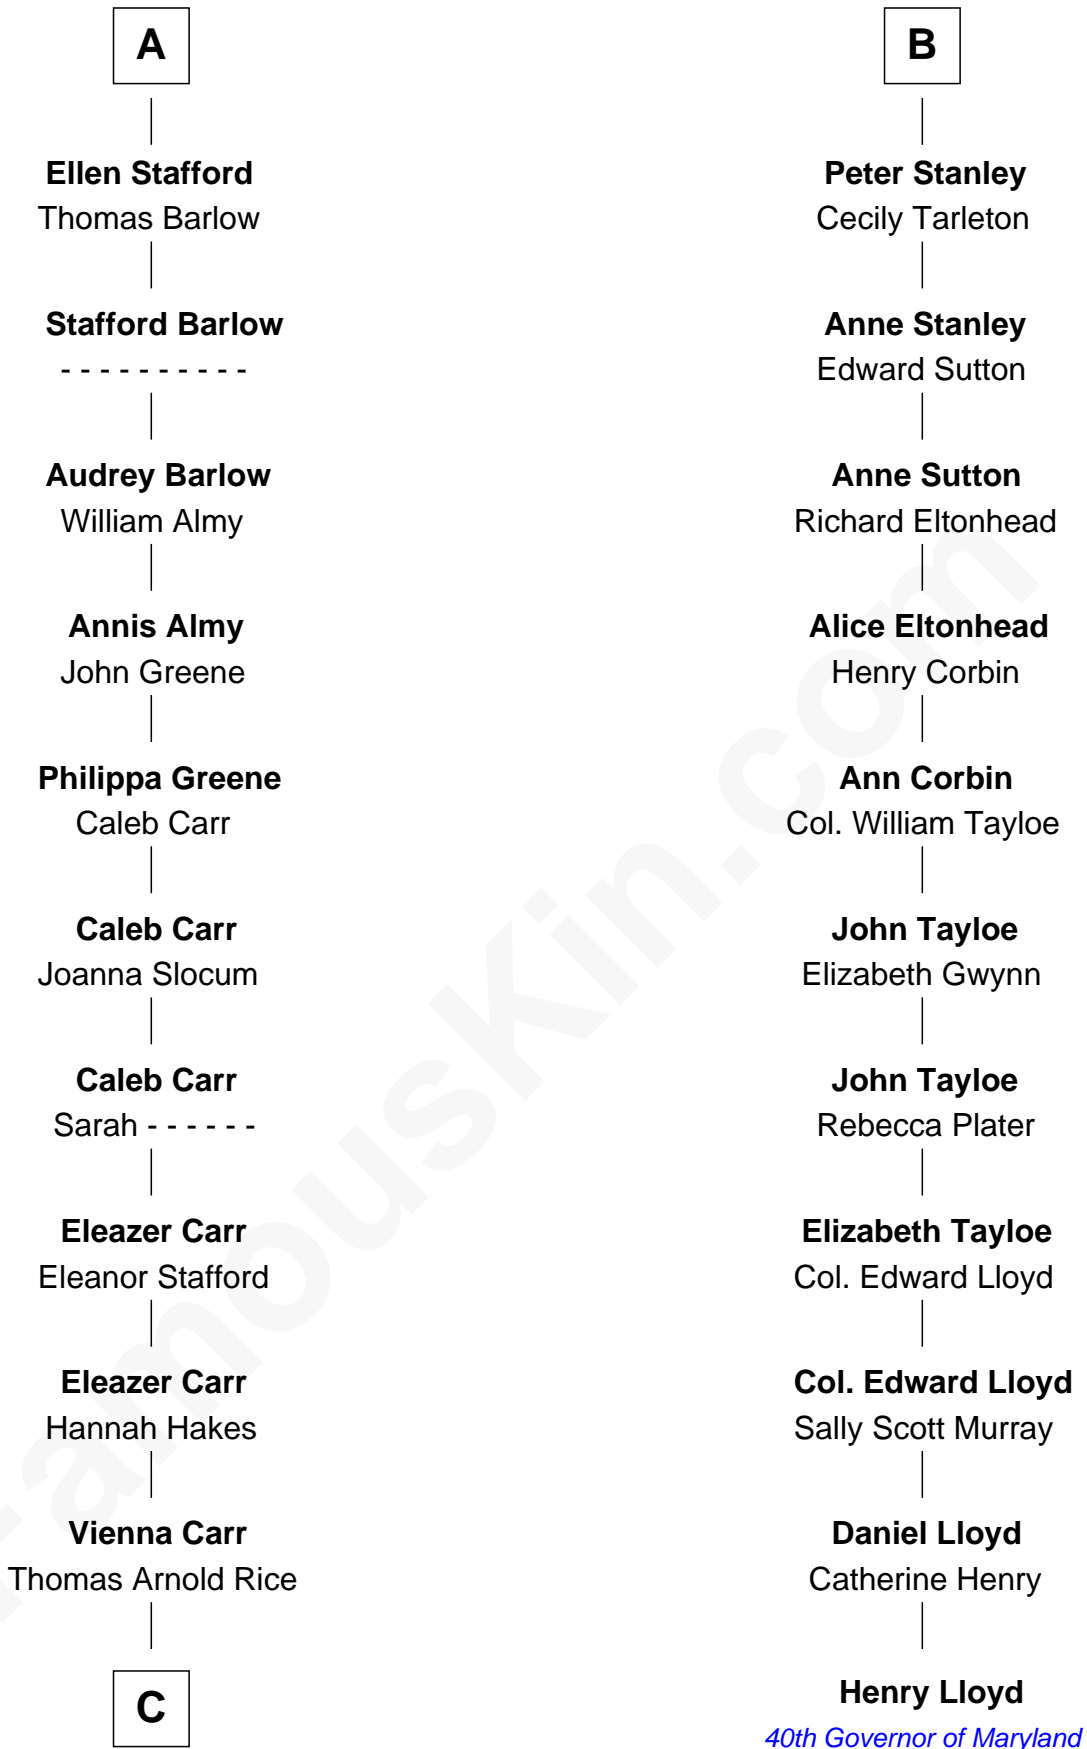

## Relationship Chart of

### Charlie Munger

*Vice-Chairman of Berkshire Hathaway*

17th cousin 3 times removed of

### Henry Lloyd

*40th Governor of Maryland*

**C**

—  
**Caroline A. Rice**  
William H. Ingham

—  
**Helen Vienna Ingham**  
Charles W. Russell

—  
**Florence V. Russell**  
Alfred Case Munger

—  
**Charlie Munger**  
*Vice-Chairman of Berkshire Hathaway*