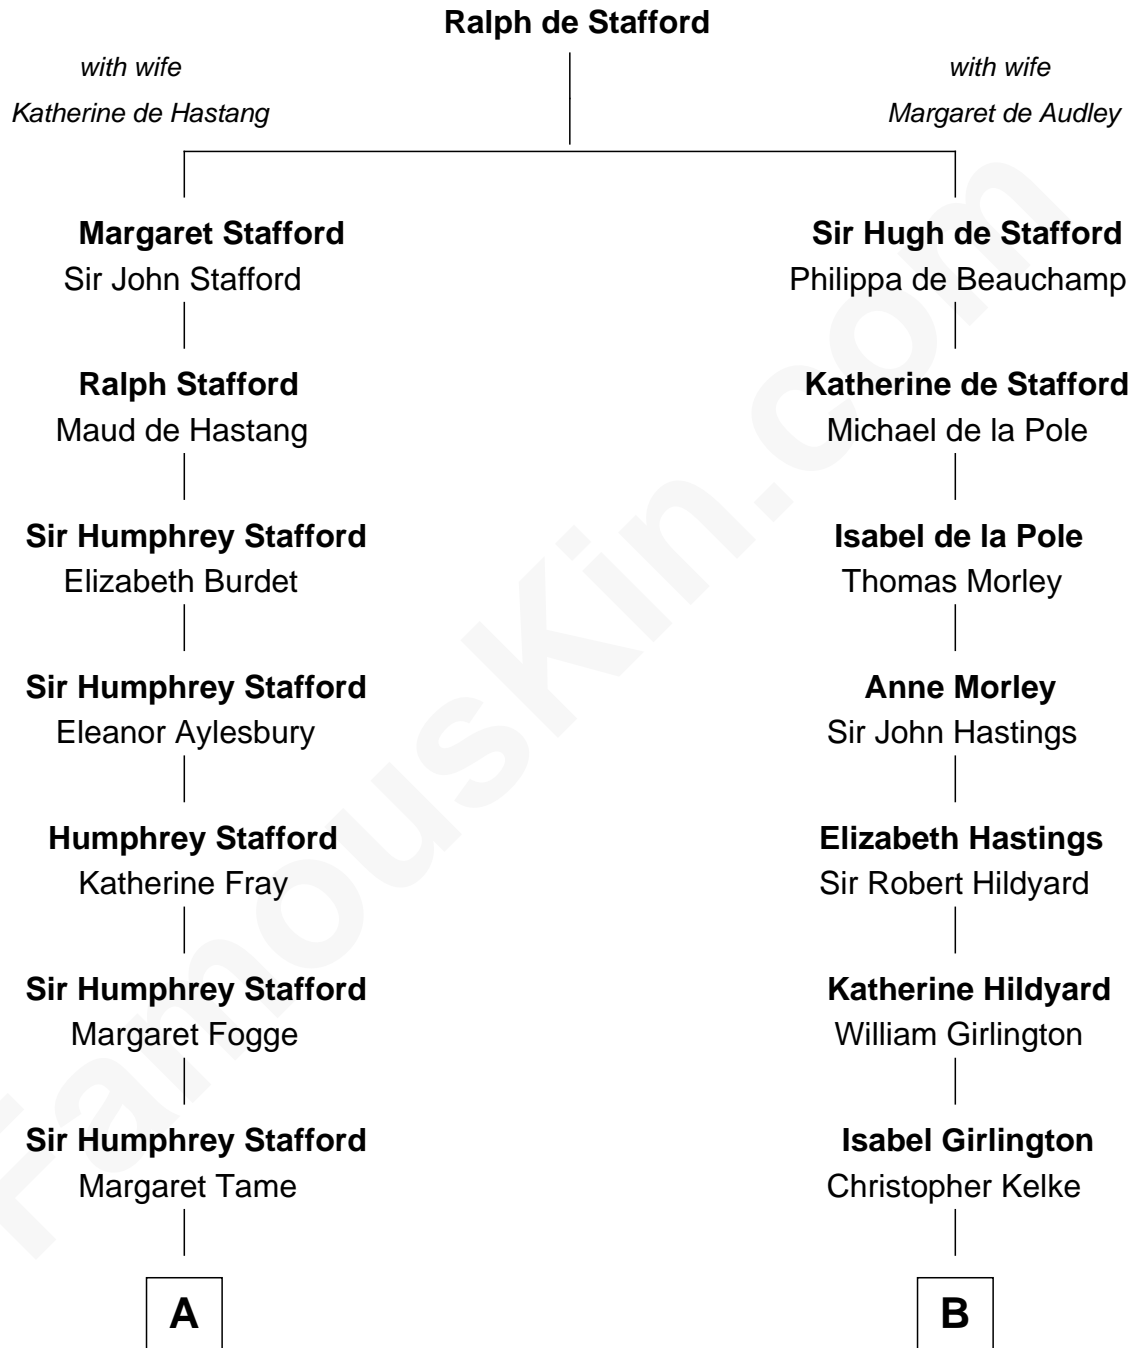

FamousKin.com

Relationship Chart of

Charlie Munger

Vice-Chairman of Berkshire Hathaway

19th cousin 1 time removed of

Harper Lee

Author of To Kill a Mockingbird