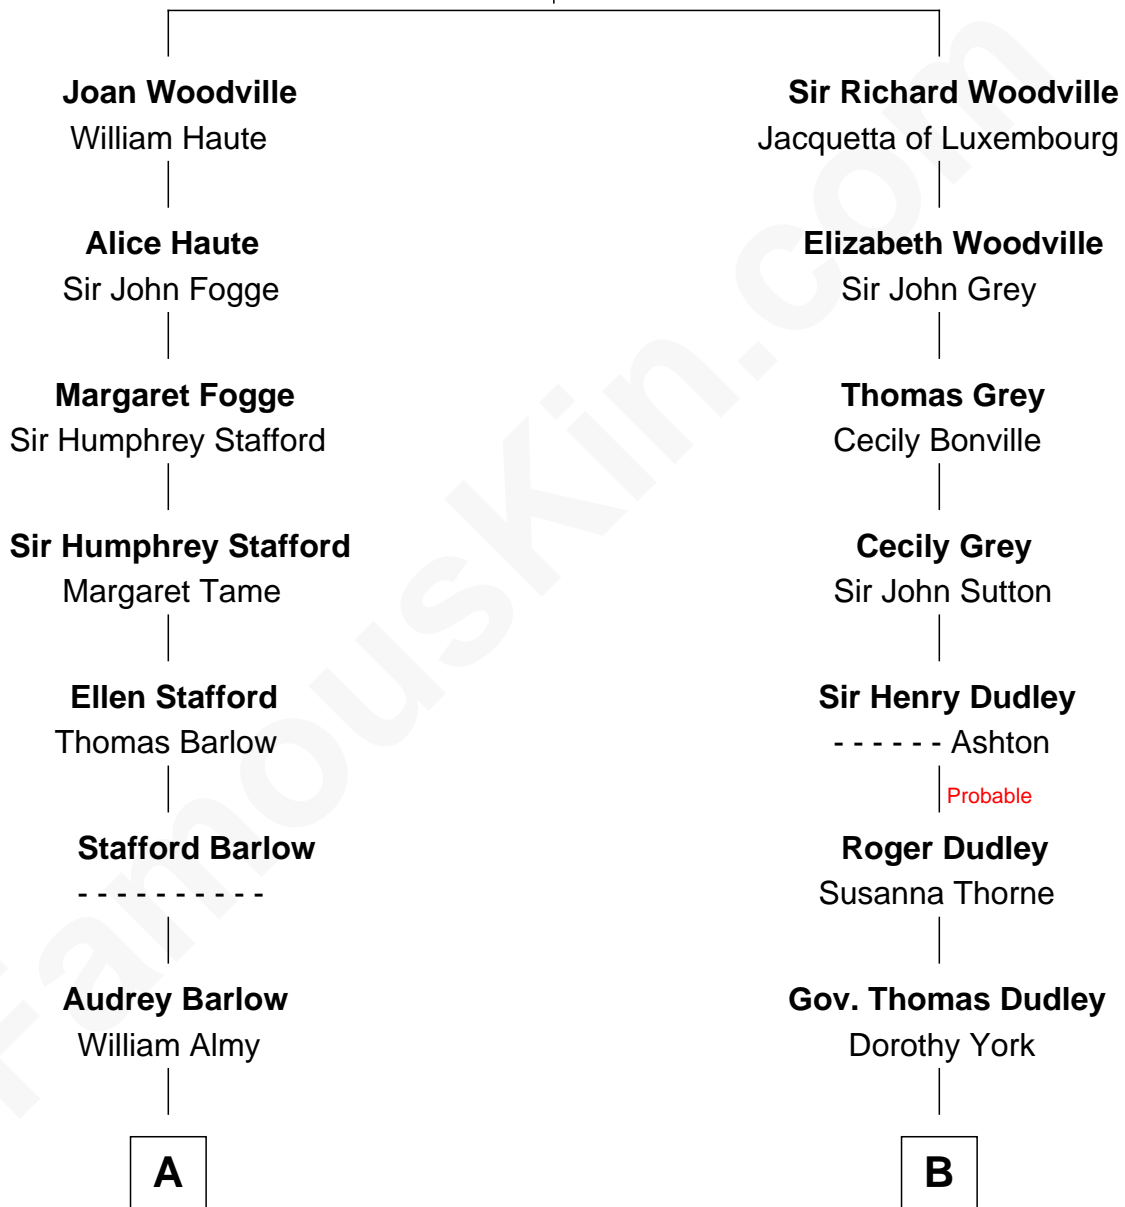

# FamousKin.com Relationship Chart of

**Charlie Munger**

*Vice-Chairman of Berkshire Hathaway*

17th cousin of

**J. K. Simmons**

*TV and Movie Actor*

**Richard Woodville**

Joan Bedlisgate

**A**

**Annis Almy**  
John Greene

**Philippa Greene**  
Caleb Carr

**Caleb Carr**  
Joanna Slocum

**Caleb Carr**  
Sarah - - - - -

**Eleazer Carr**  
Eleanor Stafford

**Eleazer Carr**  
Hannah Hakes

**Vienna Carr**  
Thomas Arnold Rice

**Caroline A. Rice**  
William H. Ingham

**Helen Vienna Ingham**  
Charles W. Russell

**Florence V. Russell**  
Alfred Case Munger

**Charlie Munger**

*Vice-Chairman of Berkshire Hathaway*

Charlie Munger photo by [Nick Webb](#) (CC BY 2.0)