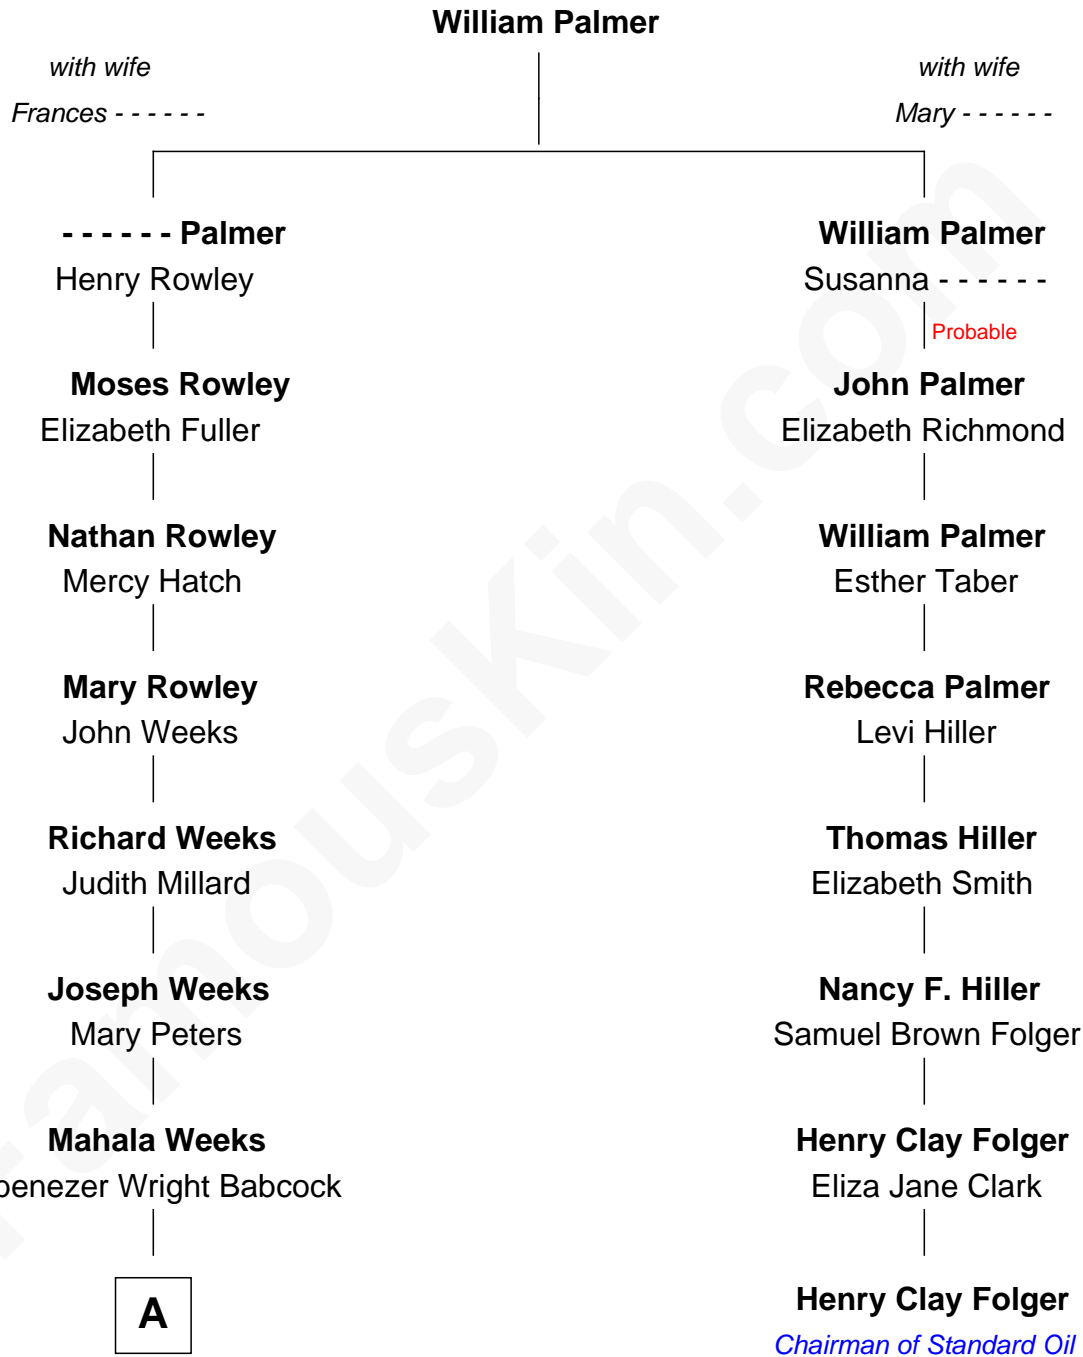

FamousKin.com

Relationship Chart of

Charlie Munger

Vice-Chairman of Berkshire Hathaway

7th cousin 3 times removed of

Henry Clay Folger

Founder of Folger Shakespeare Library and Chairman of Standard Oil

A

—
Ann Maria Babcock
Samuel Montague Case

—
Carrie A. Case
Thomas Charles Munger

—
Alfred Case Munger
Florence V. Russell

—
Charlie Munger
Vice-Chairman of Berkshire Hathaway

FamousKin.com