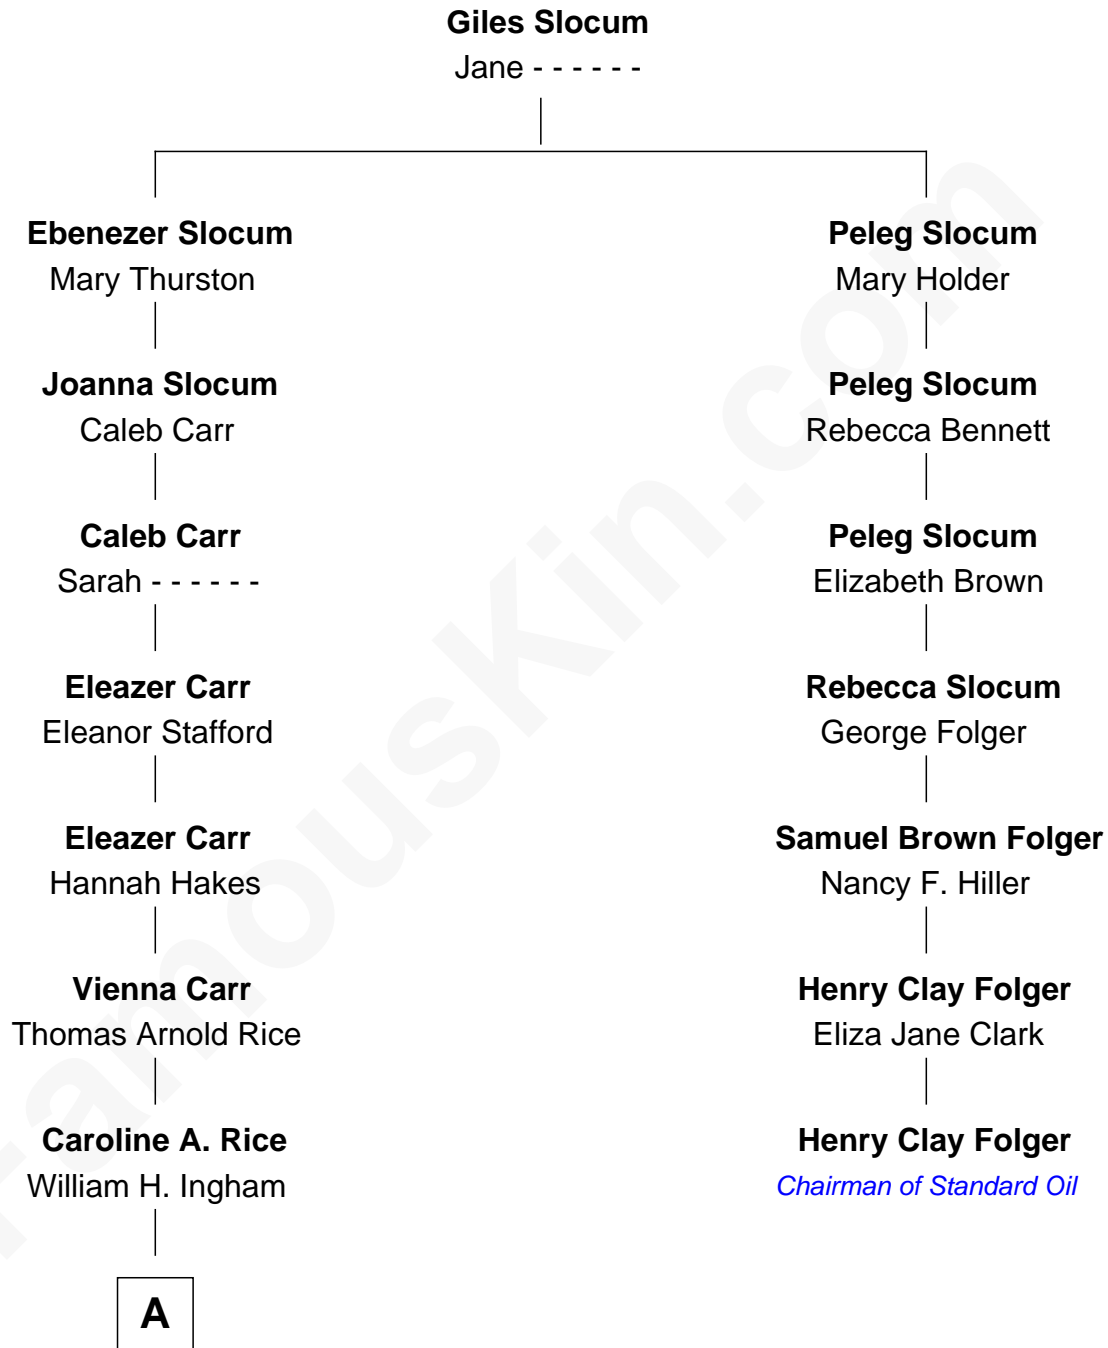

## Relationship Chart of

### Charlie Munger

Vice-Chairman of Berkshire Hathaway

6th cousin 3 times removed of

### Henry Clay Folger

Founder of Folger Shakespeare Library and Chairman of Standard Oil

**A**

—  
**Helen Vienna Ingham**

Charles W. Russell

—  
**Florence V. Russell**

Alfred Case Munger

—  
**Charlie Munger**