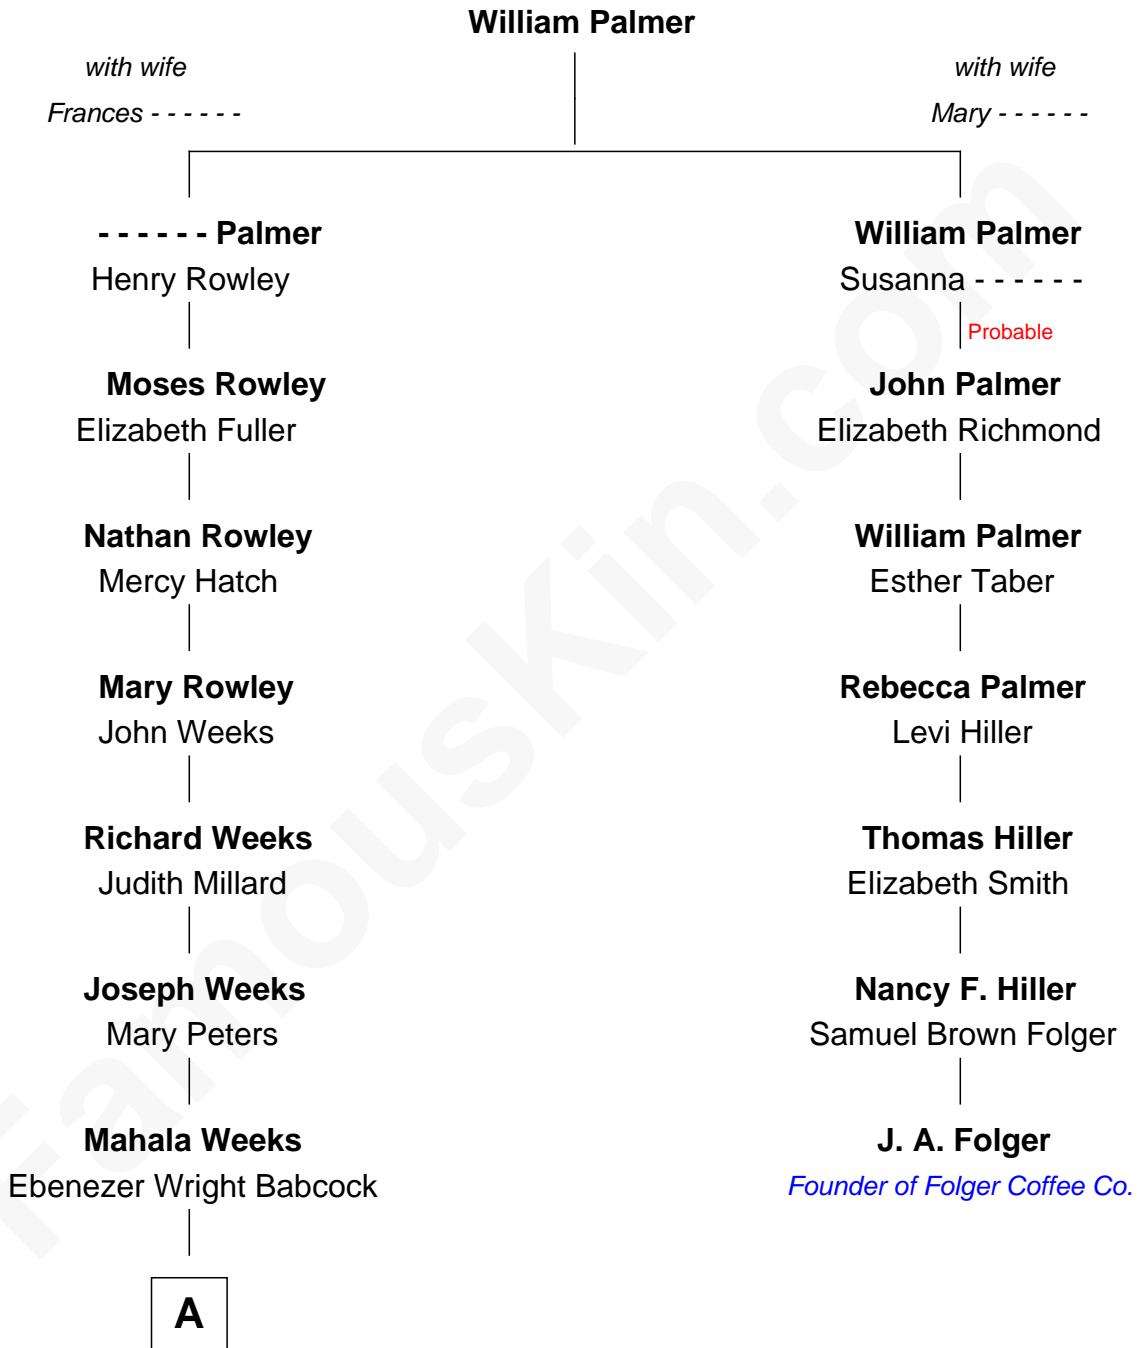

FamousKin.com

Relationship Chart of

Charlie Munger

Vice-Chairman of Berkshire Hathaway

6th cousin 4 times removed of

J. A. Folger

Founder of Folger Coffee Company

A

—
Ann Maria Babcock
Samuel Montague Case

—
Carrie A. Case
Thomas Charles Munger

—
Alfred Case Munger
Florence V. Russell

—
Charlie Munger
Vice-Chairman of Berkshire Hathaway

FamousKin.com