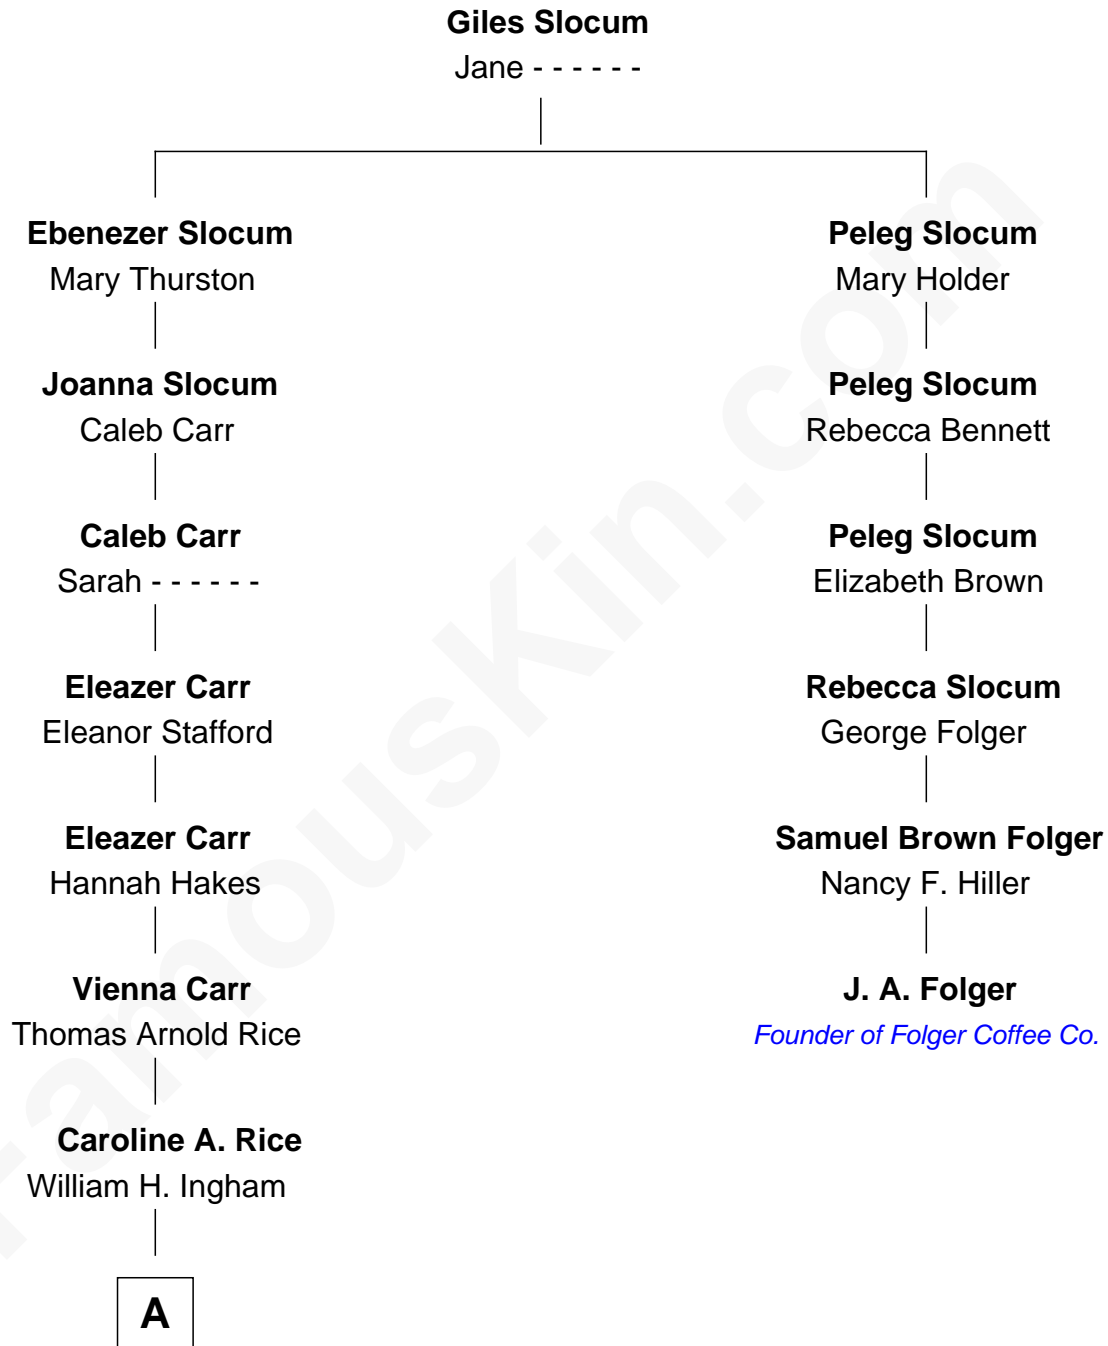

FamousKin.com

Relationship Chart of

Charlie Munger

Vice-Chairman of Berkshire Hathaway

5th cousin 4 times removed of

J. A. Folger

Founder of Folger Coffee Company

A

—
Helen Vienna Ingham

Charles W. Russell

—
Florence V. Russell

Alfred Case Munger

—
Charlie Munger

Vice-Chairman of Berkshire Hathaway