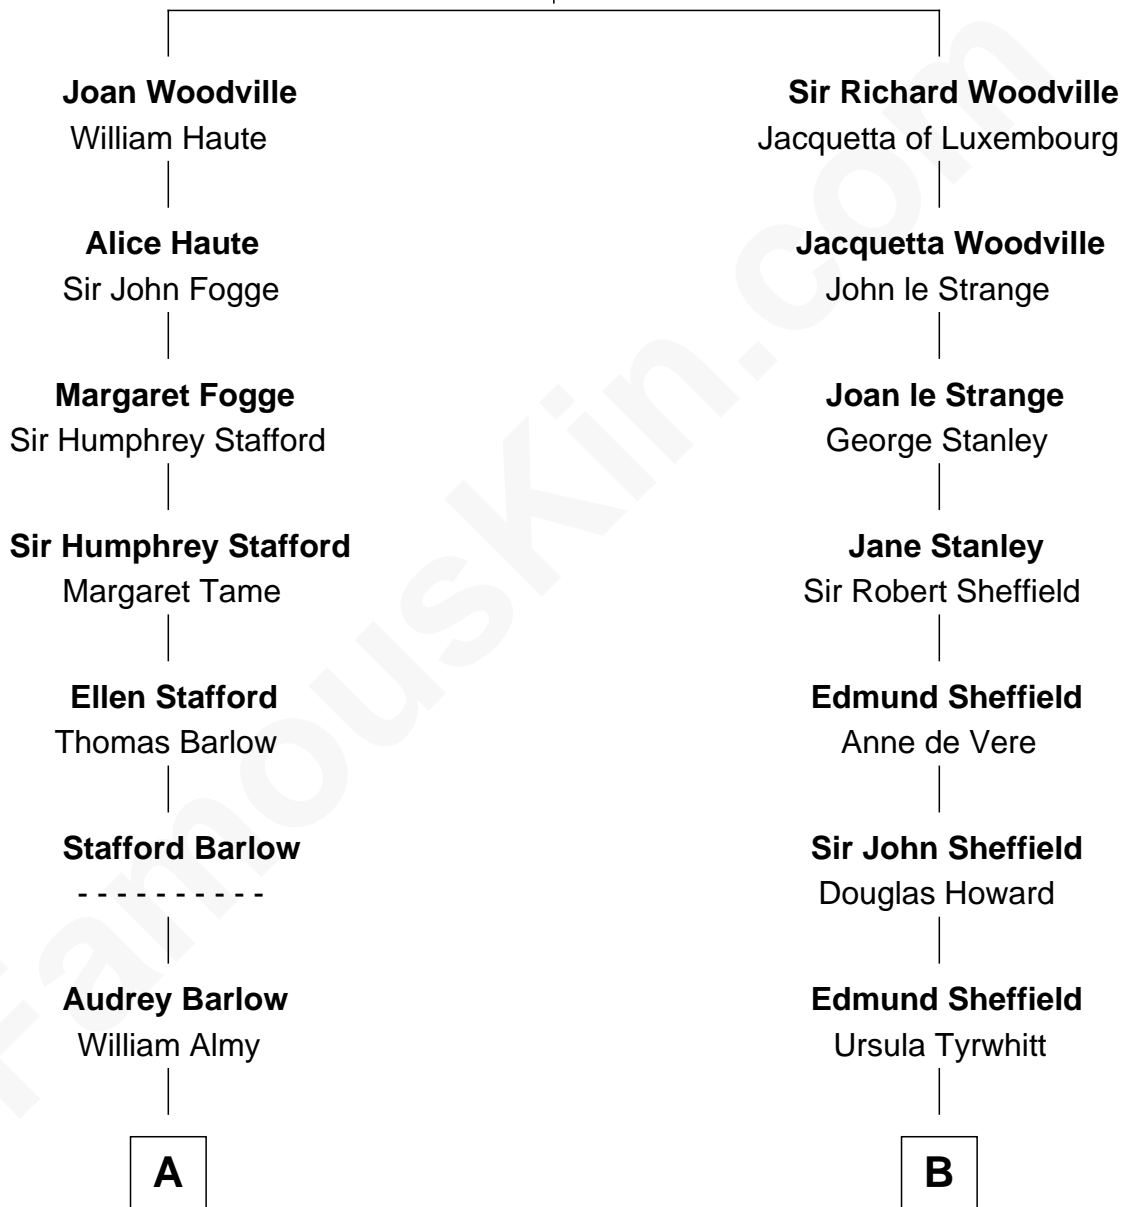

# FamousKin.com Relationship Chart of

**Charlie Munger**

*Vice-Chairman of Berkshire Hathaway*

17th cousin 1 time removed of

**Cara Delevingne**

*Fashion Model and Movie Actress*

**Richard Woodville**

Joan Bedlisgate

**C**

**Pandora Anne Stevens**  
Charles Hamar Delevingne

**Cara Delevingne**  
*Model and Actress*

FamousKin.com