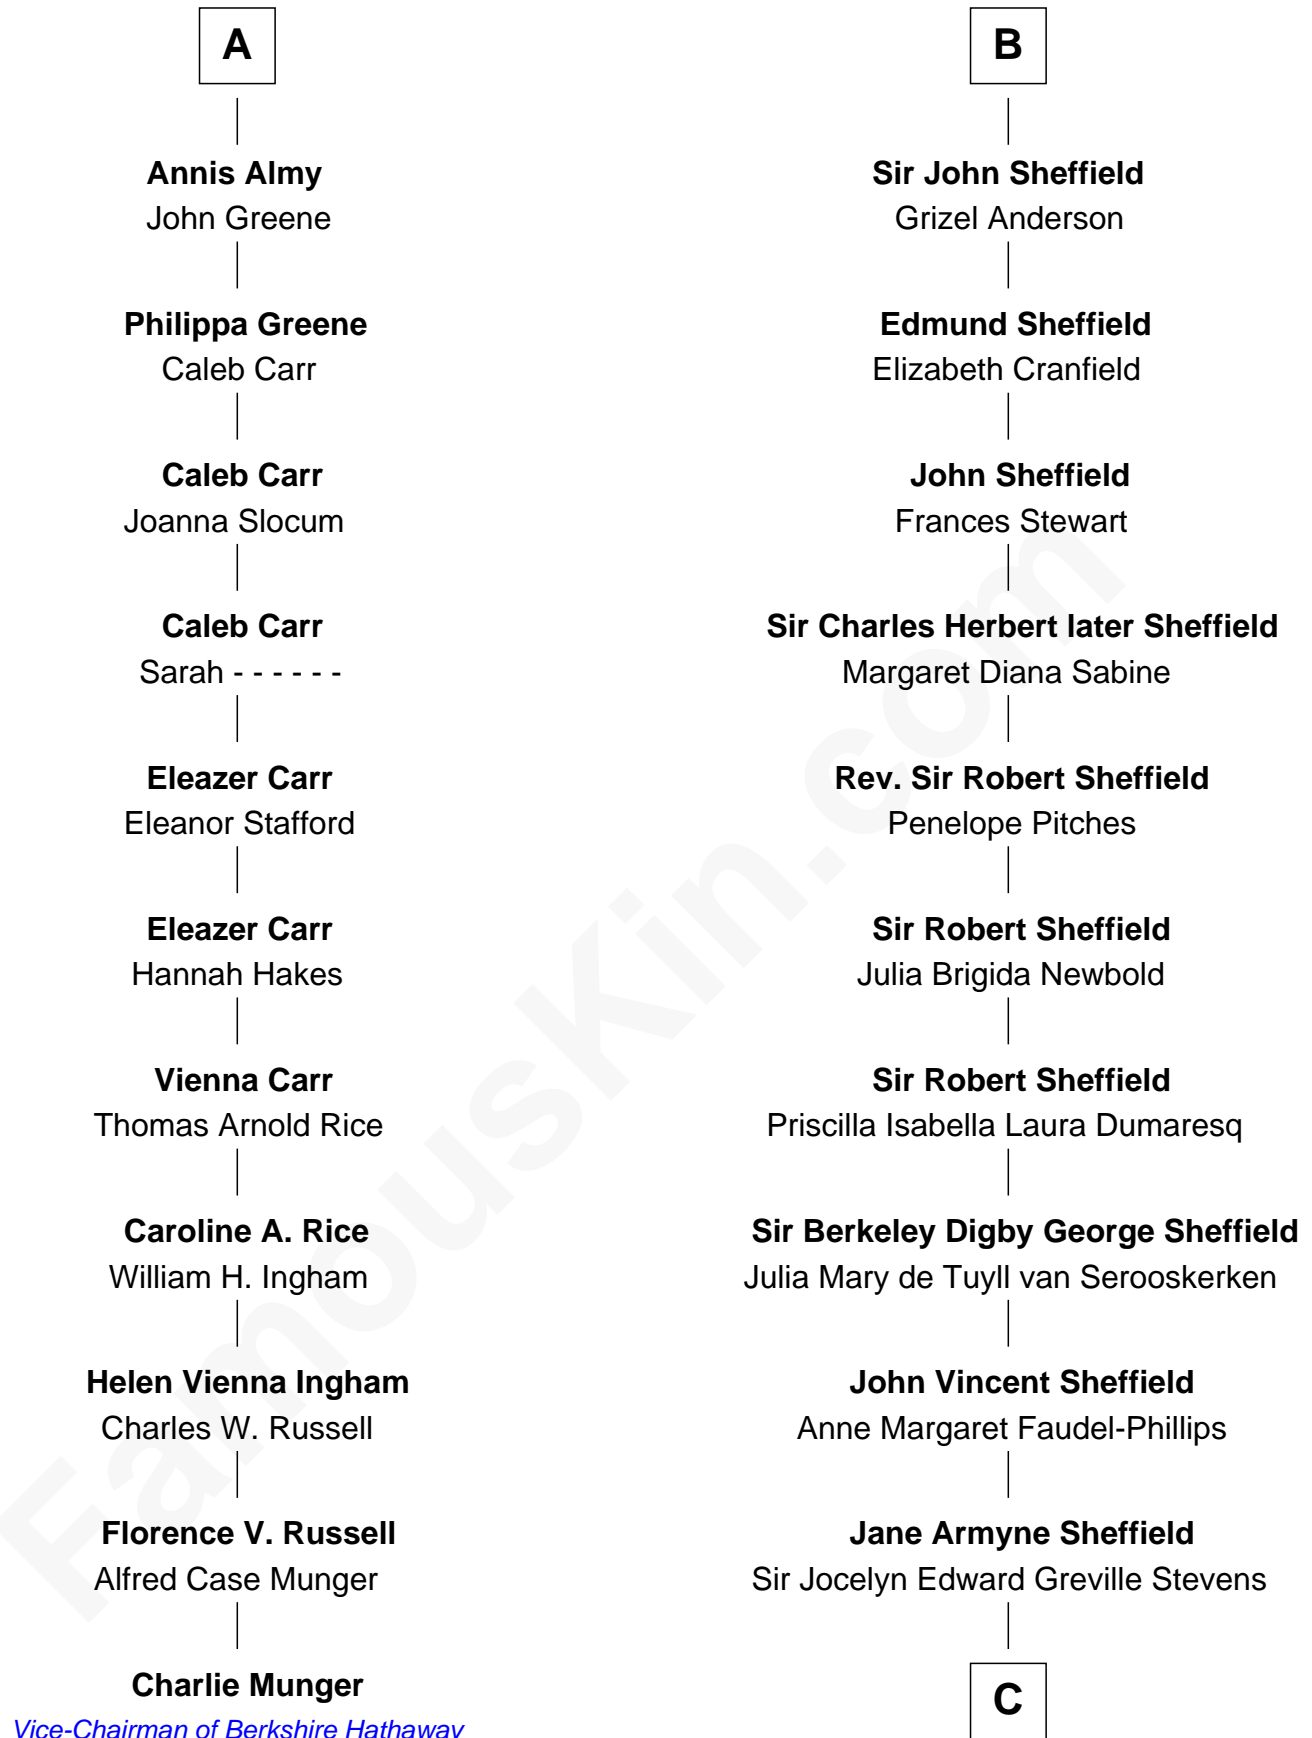

# FamousKin.com Relationship Chart of

**Charlie Munger**

*Vice-Chairman of Berkshire Hathaway*

17th cousin 1 time removed of

**Cara Delevingne**

*Fashion Model and Movie Actress*

**Richard Woodville**

Joan Bedlisgate

**C**

**Pandora Anne Stevens**  
Charles Hamar Delevingne

**Cara Delevingne**  
*Model and Actress*

FamousKin.com