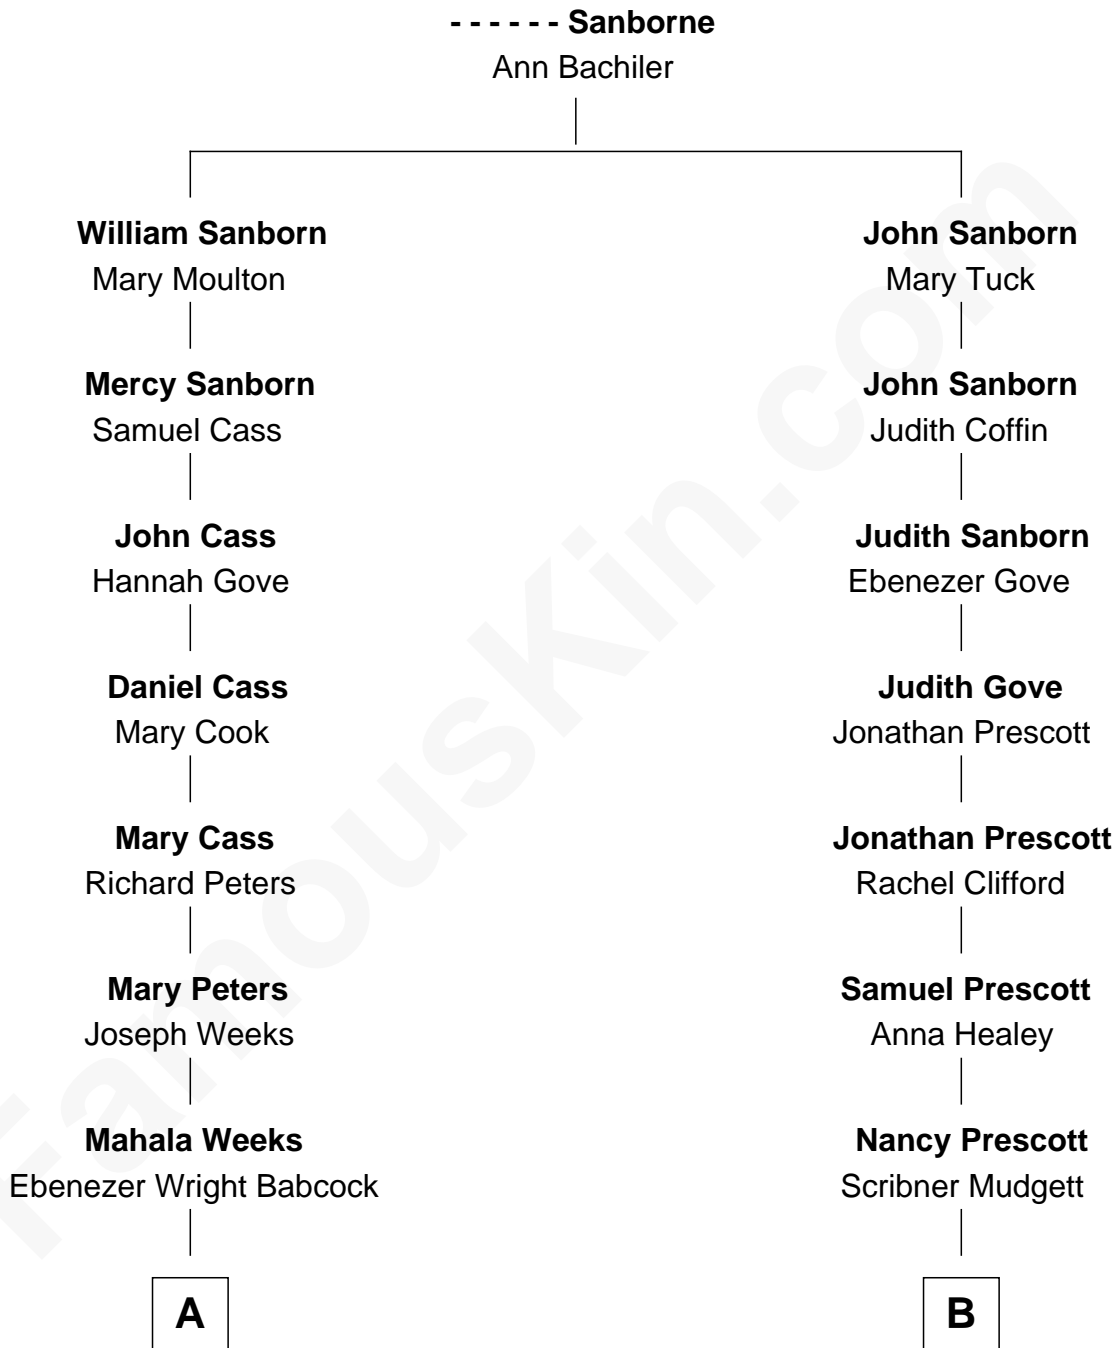

FamousKin.com

Relationship Chart of

Charlie Munger

Vice-Chairman of Berkshire Hathaway

8th cousin 2 times removed of

Dr. H. H. Holmes

Serial Killer aka "Devil in the White City"

A

Ann Maria Babcock
Samuel Montague Case

Carrie A. Case
Thomas Charles Munger

Alfred Case Munger
Florence V. Russell

Charlie Munger
Vice-Chairman of Berkshire Hathaway

B

Levi Horton Mudgett
Theodate Page Price

Dr. H. H. Holmes
Serial Killer Dr. H. H. Holmes

FamousKin.com