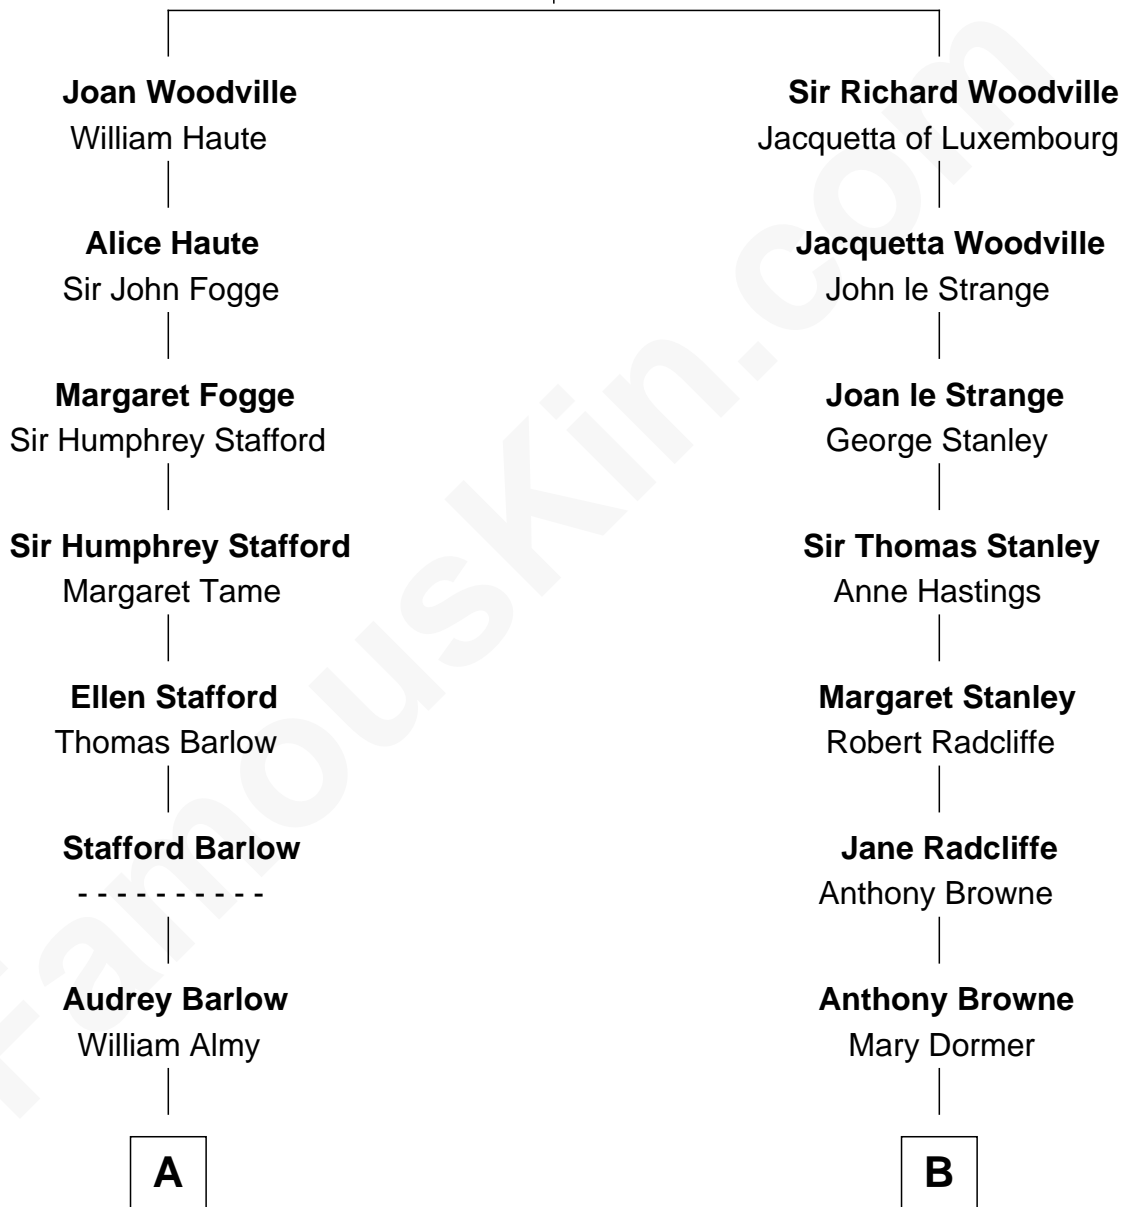

FamousKin.com Relationship Chart of

Charlie Munger

Vice-Chairman of Berkshire Hathaway

17th cousin of

Franklin D. Roosevelt

32nd U.S. President

Richard Woodville

Joan Bedlisgate