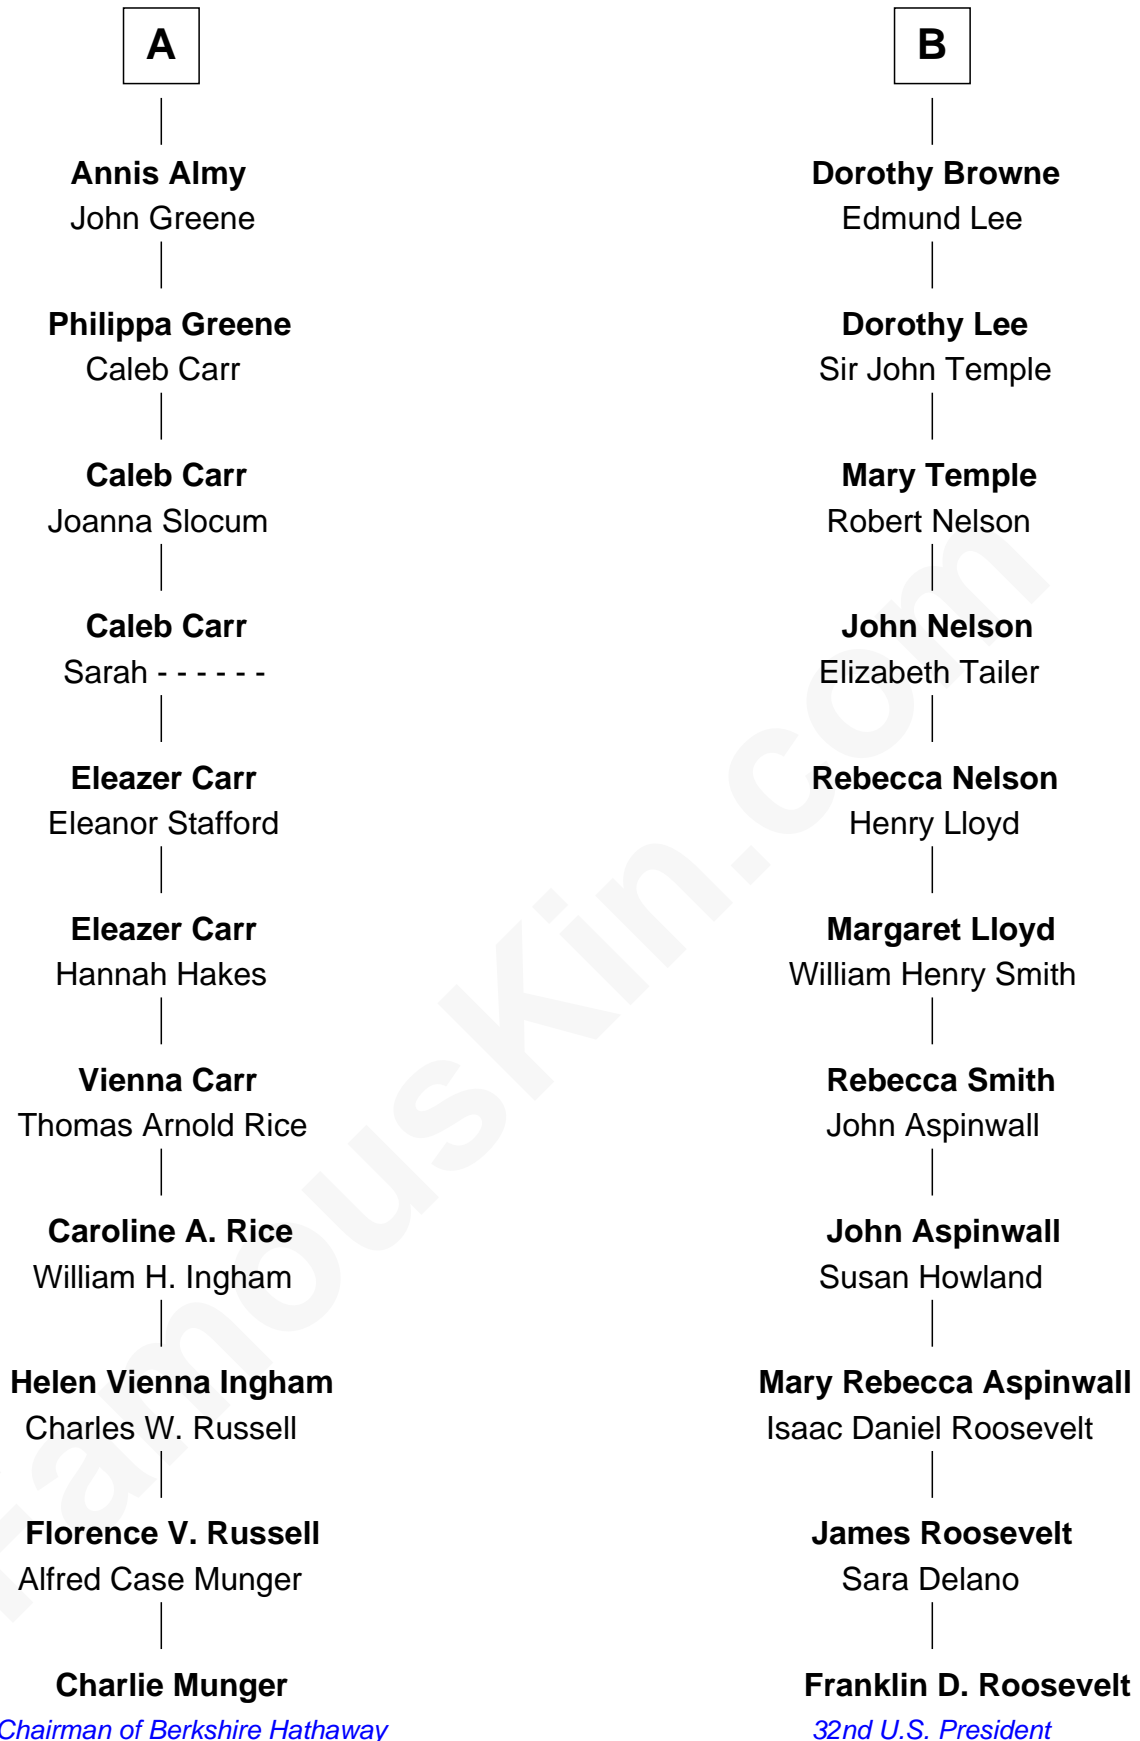

FamousKin.com Relationship Chart of

Charlie Munger

Vice-Chairman of Berkshire Hathaway

17th cousin of

Franklin D. Roosevelt

32nd U.S. President

Richard Woodville

Joan Bedlisgate

Charlie Munger photo by [Nick Webb](#) (CC BY 2.0)