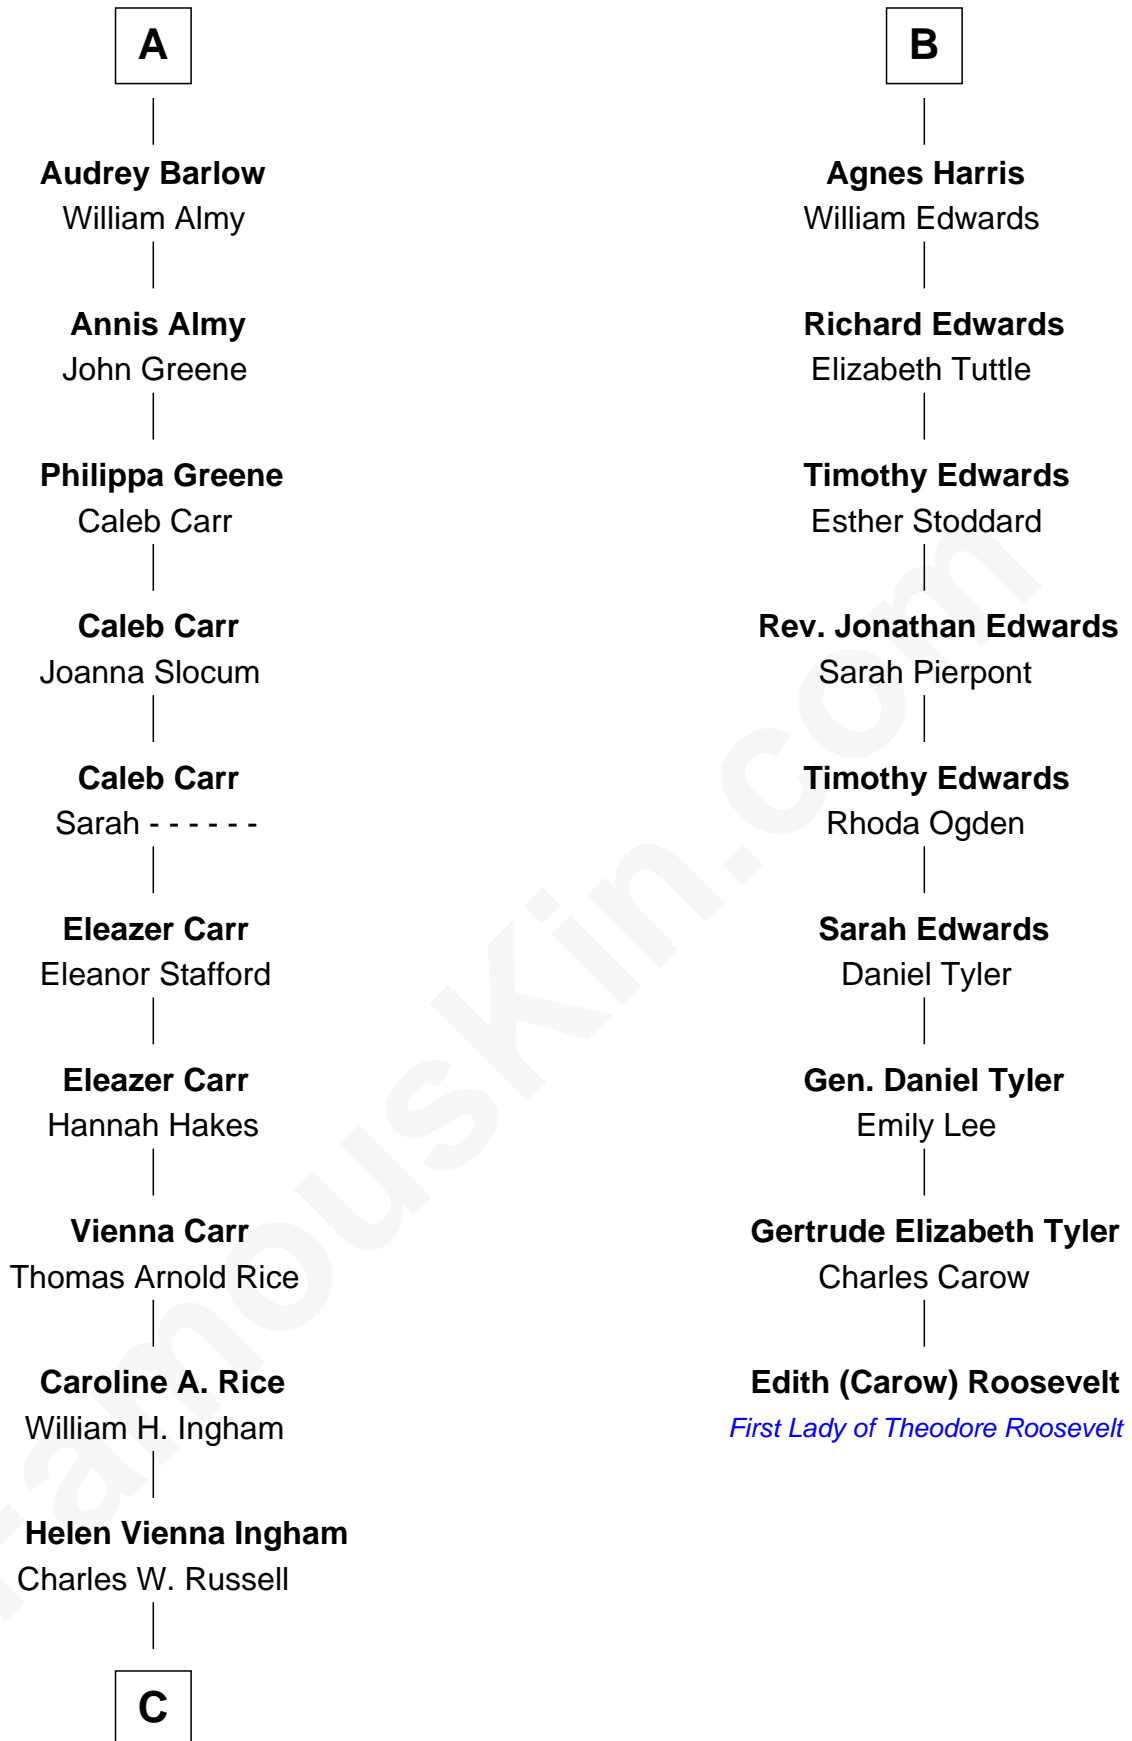

FamousKin.com

Relationship Chart of

Charlie Munger

Vice-Chairman of Berkshire Hathaway

15th cousin 3 times removed of

Edith (Carow) Roosevelt

First Lady of President Theodore Roosevelt

C

Florence V. Russell

Alfred Case Munger

Charlie Munger

Vice-Chairman of Berkshire Hathaway

FamousKin.com