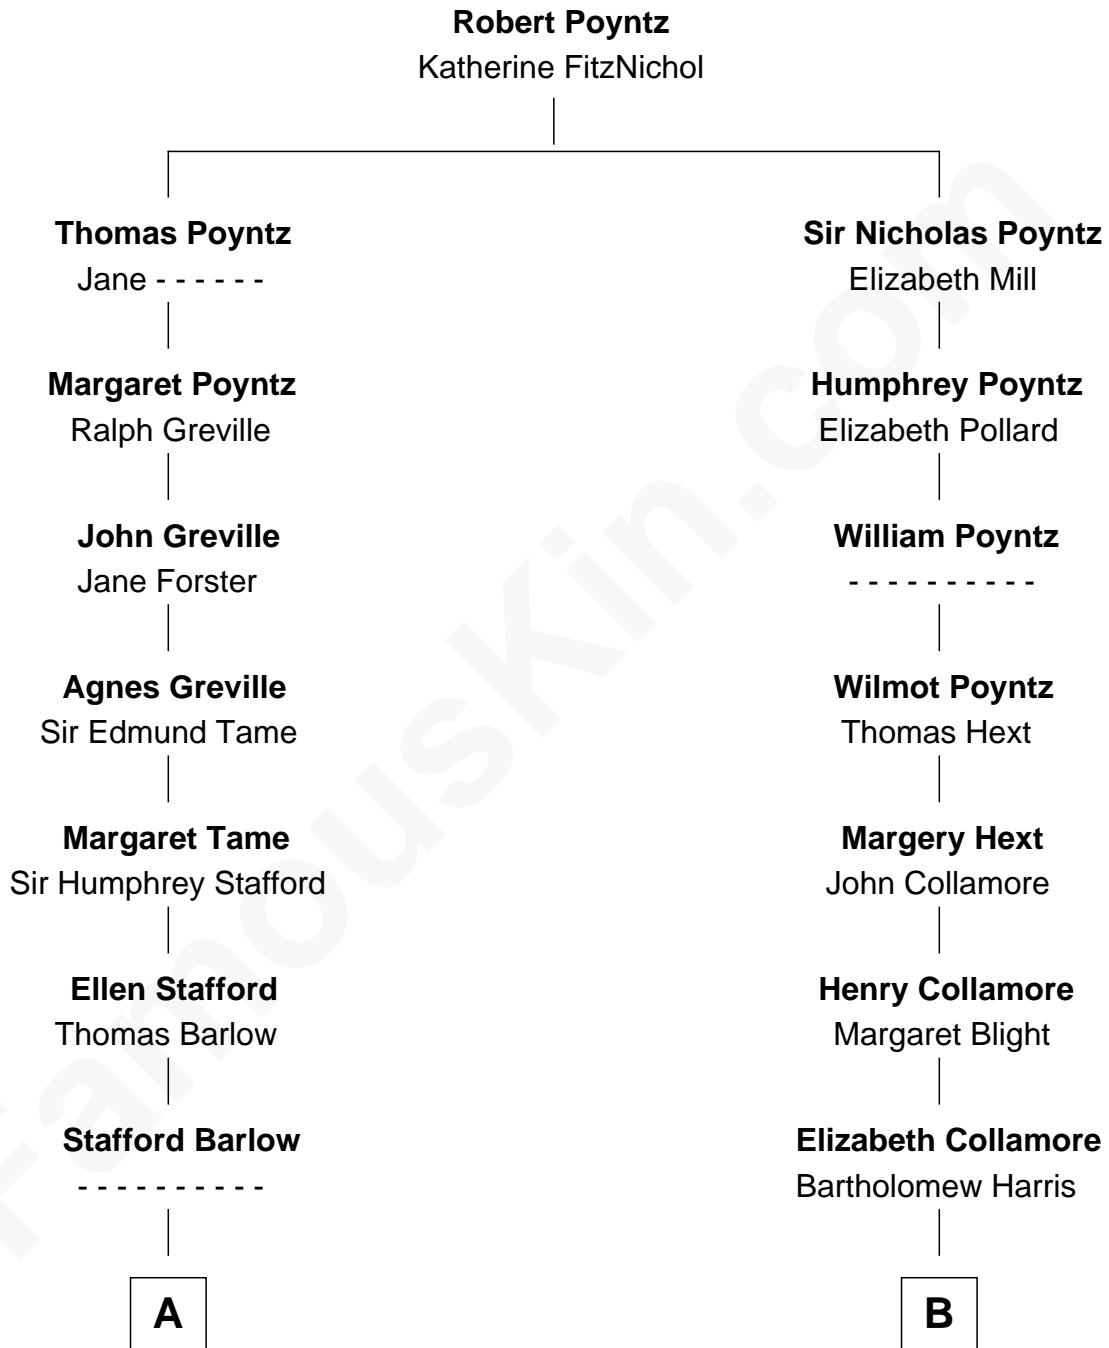

FamousKin.com

Relationship Chart of

Charlie Munger

Vice-Chairman of Berkshire Hathaway

15th cousin 3 times removed of

Edith (Carow) Roosevelt

First Lady of President Theodore Roosevelt

C

Florence V. Russell

Alfred Case Munger

Charlie Munger

Vice-Chairman of Berkshire Hathaway

FamousKin.com