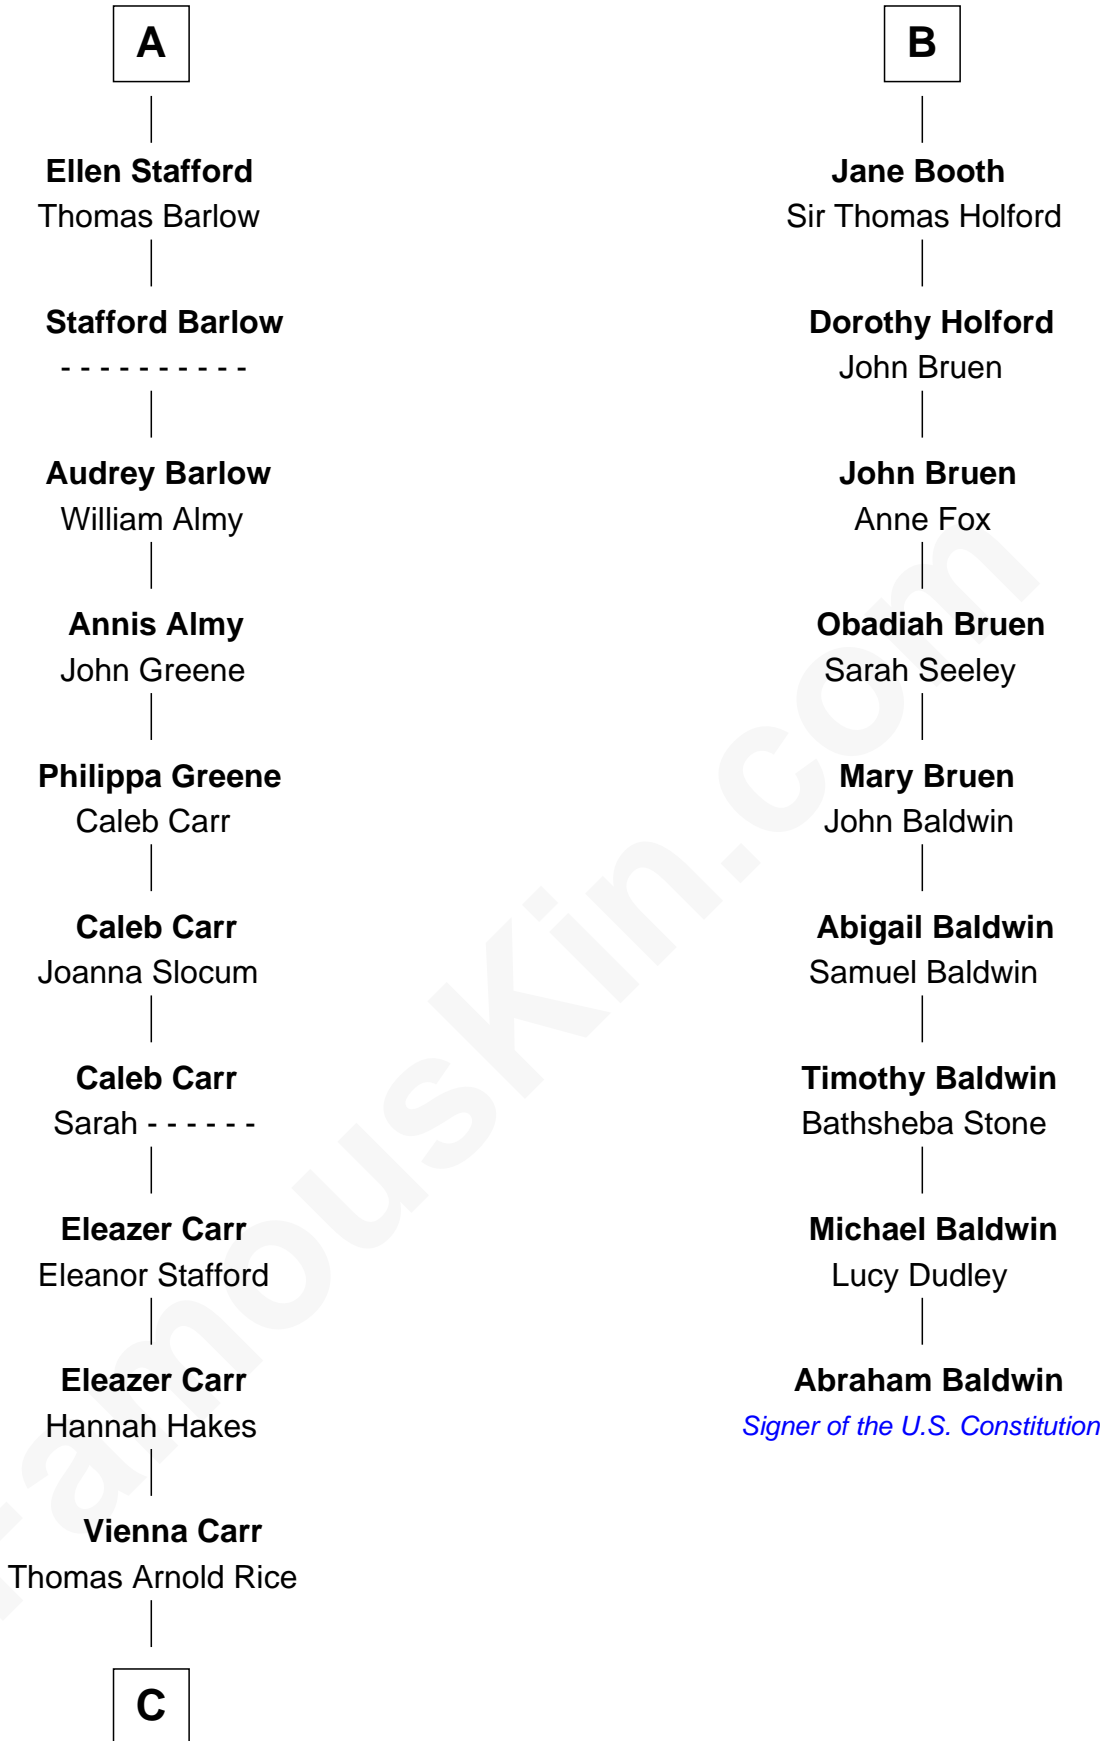

FamousKin.com

Relationship Chart of

Charlie Munger

Vice-Chairman of Berkshire Hathaway

15th cousin 5 times removed of

Abraham Baldwin

Signer of the U.S. Constitution

C

—
Caroline A. Rice
William H. Ingham

—
Helen Vienna Ingham
Charles W. Russell

—
Florence V. Russell
Alfred Case Munger

—
Charlie Munger
Vice-Chairman of Berkshire Hathaway

FamousKin.com