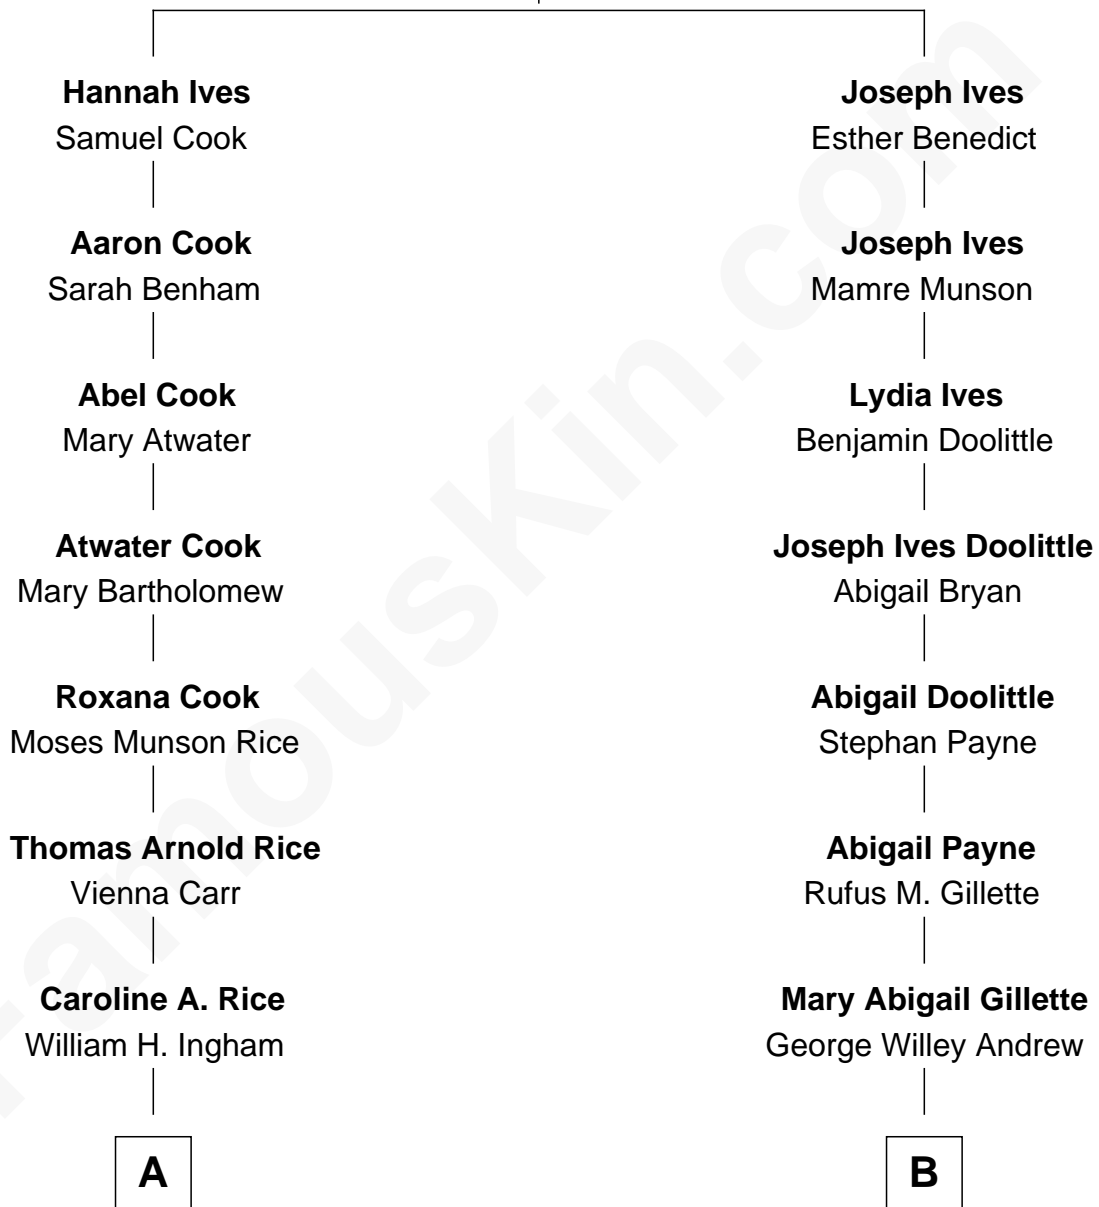

FamousKin.com

Relationship Chart of

Charlie Munger

Vice-Chairman of Berkshire Hathaway

9th cousin of

Treat Williams

TV & Movie Actor

John Ives
Hannah Merriman

A

Helen Vienna Ingham

Charles W. Russell

Florence V. Russell

Alfred Case Munger

Charlie Munger

Vice-Chairman of Berkshire Hathaway

B