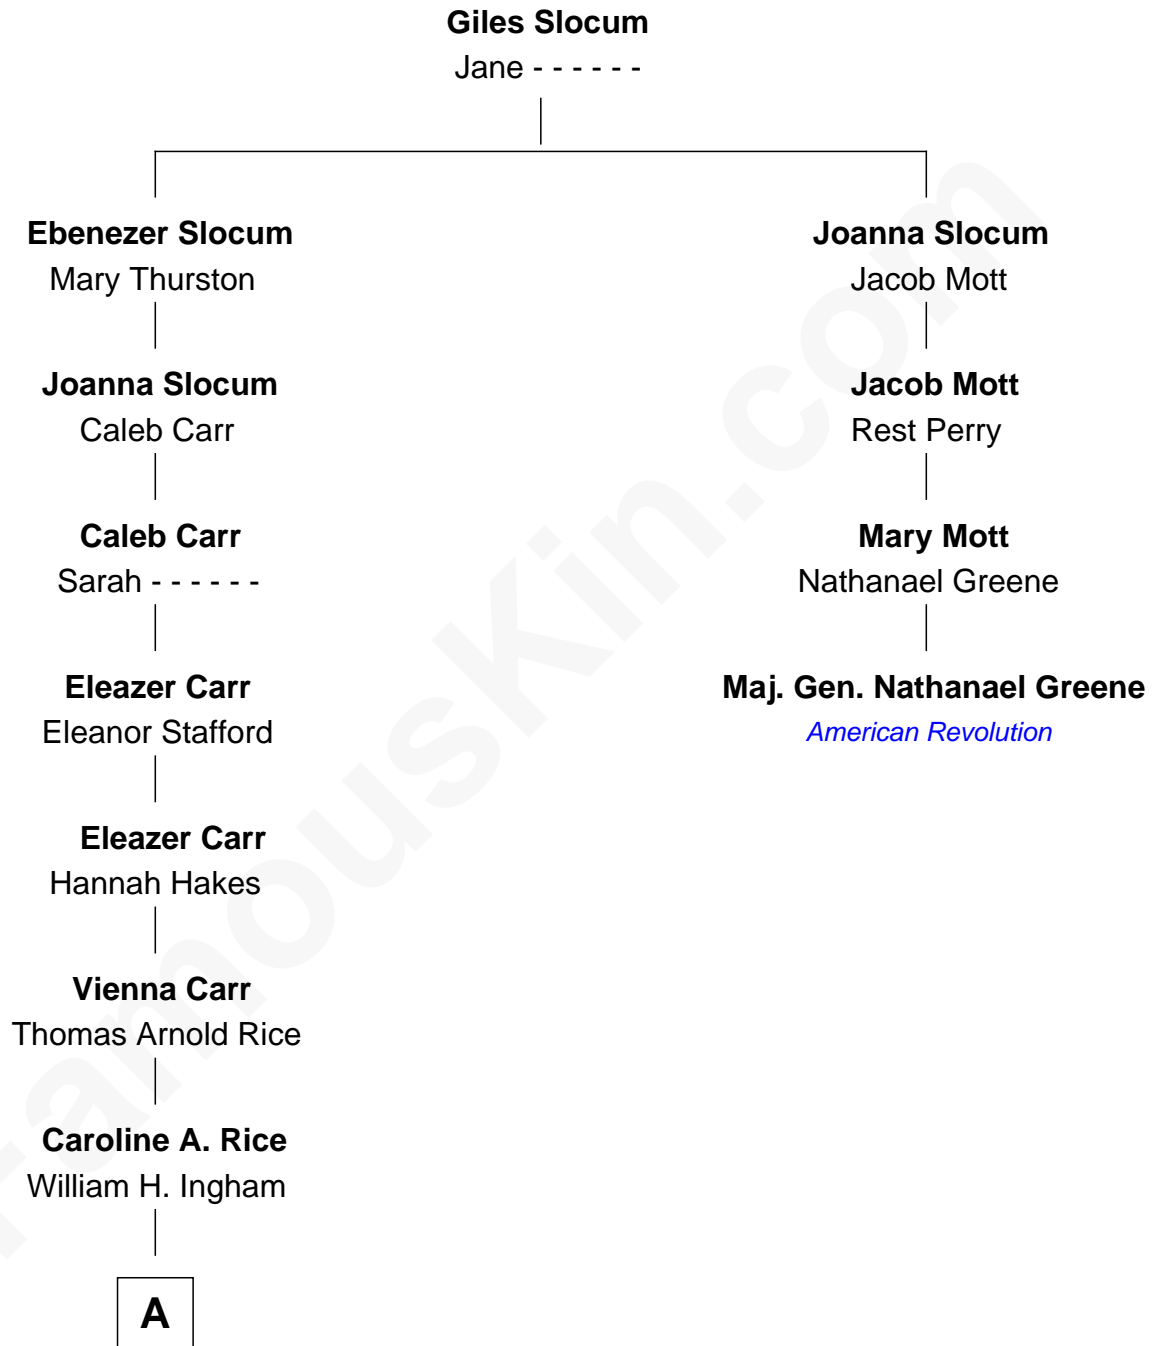

# FamousKin.com

## Relationship Chart of

### Charlie Munger

*Vice-Chairman of Berkshire Hathaway*

3rd cousin 6 times removed of

**Maj. Gen. Nathanael Greene**  
*American Revolution*

**A**

—  
**Helen Vienna Ingham**

Charles W. Russell

—  
**Florence V. Russell**