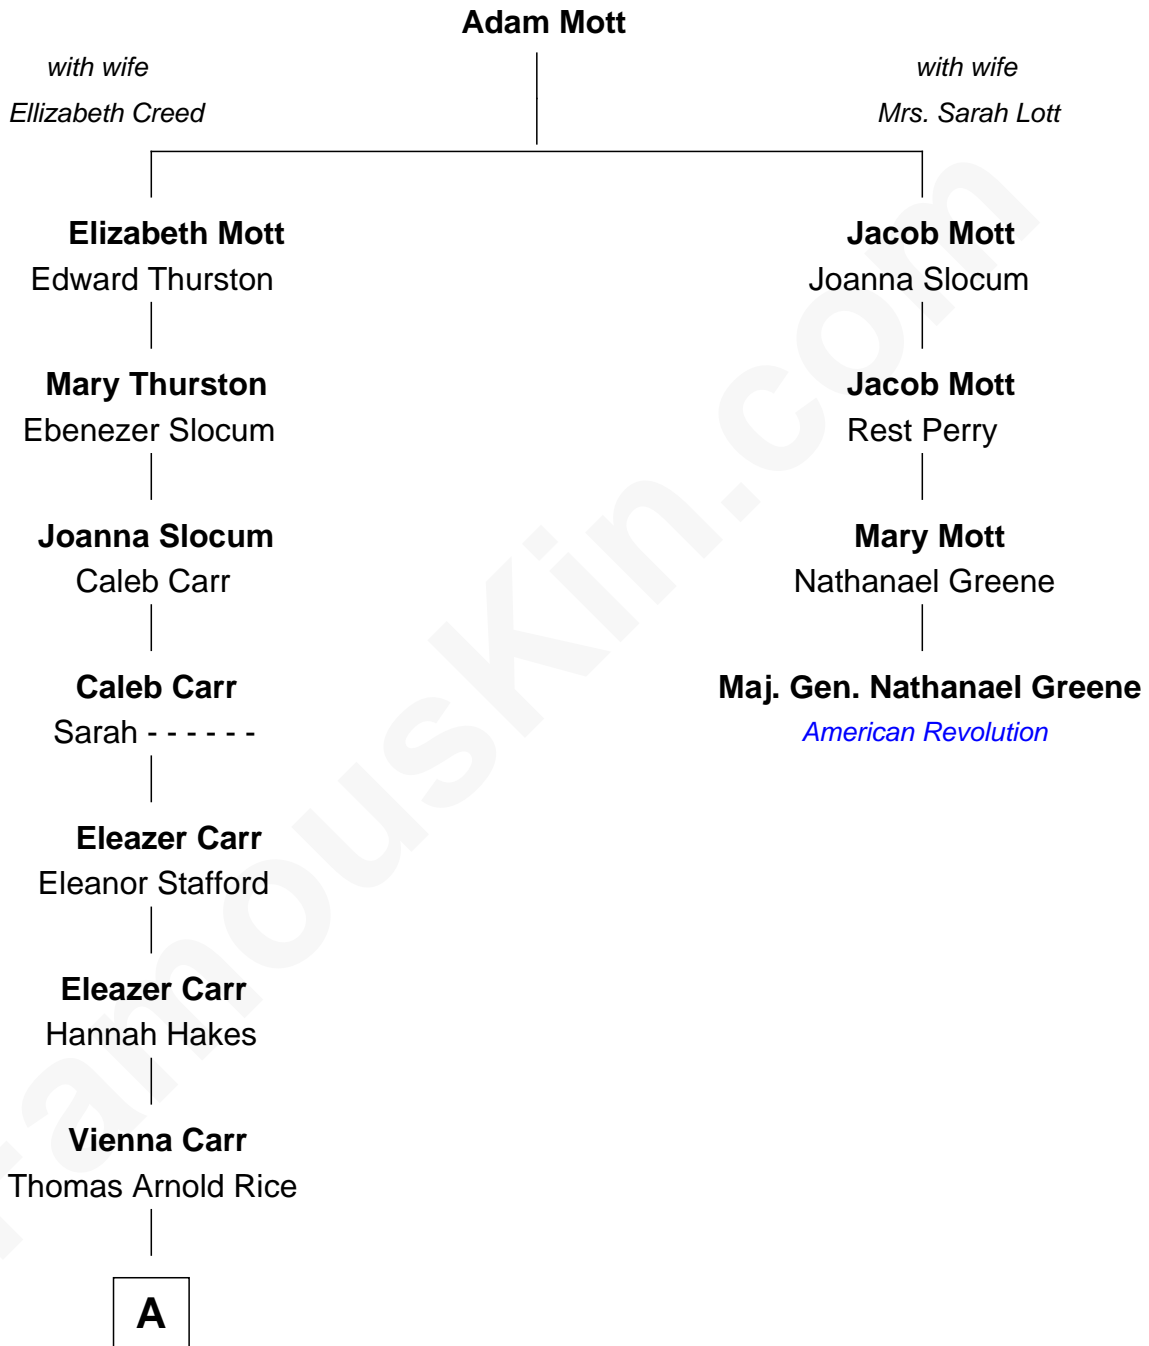

FamousKin.com

Relationship Chart of

Charlie Munger

Vice-Chairman of Berkshire Hathaway

3rd cousin 7 times removed of

Maj. Gen. Nathanael Greene
American Revolution

A

—
Caroline A. Rice
William H. Ingham

—
Helen Vienna Ingham
Charles W. Russell

—
Florence V. Russell
Alfred Case Munger

—
Charlie Munger
Vice-Chairman of Berkshire Hathaway

FamousKin.com