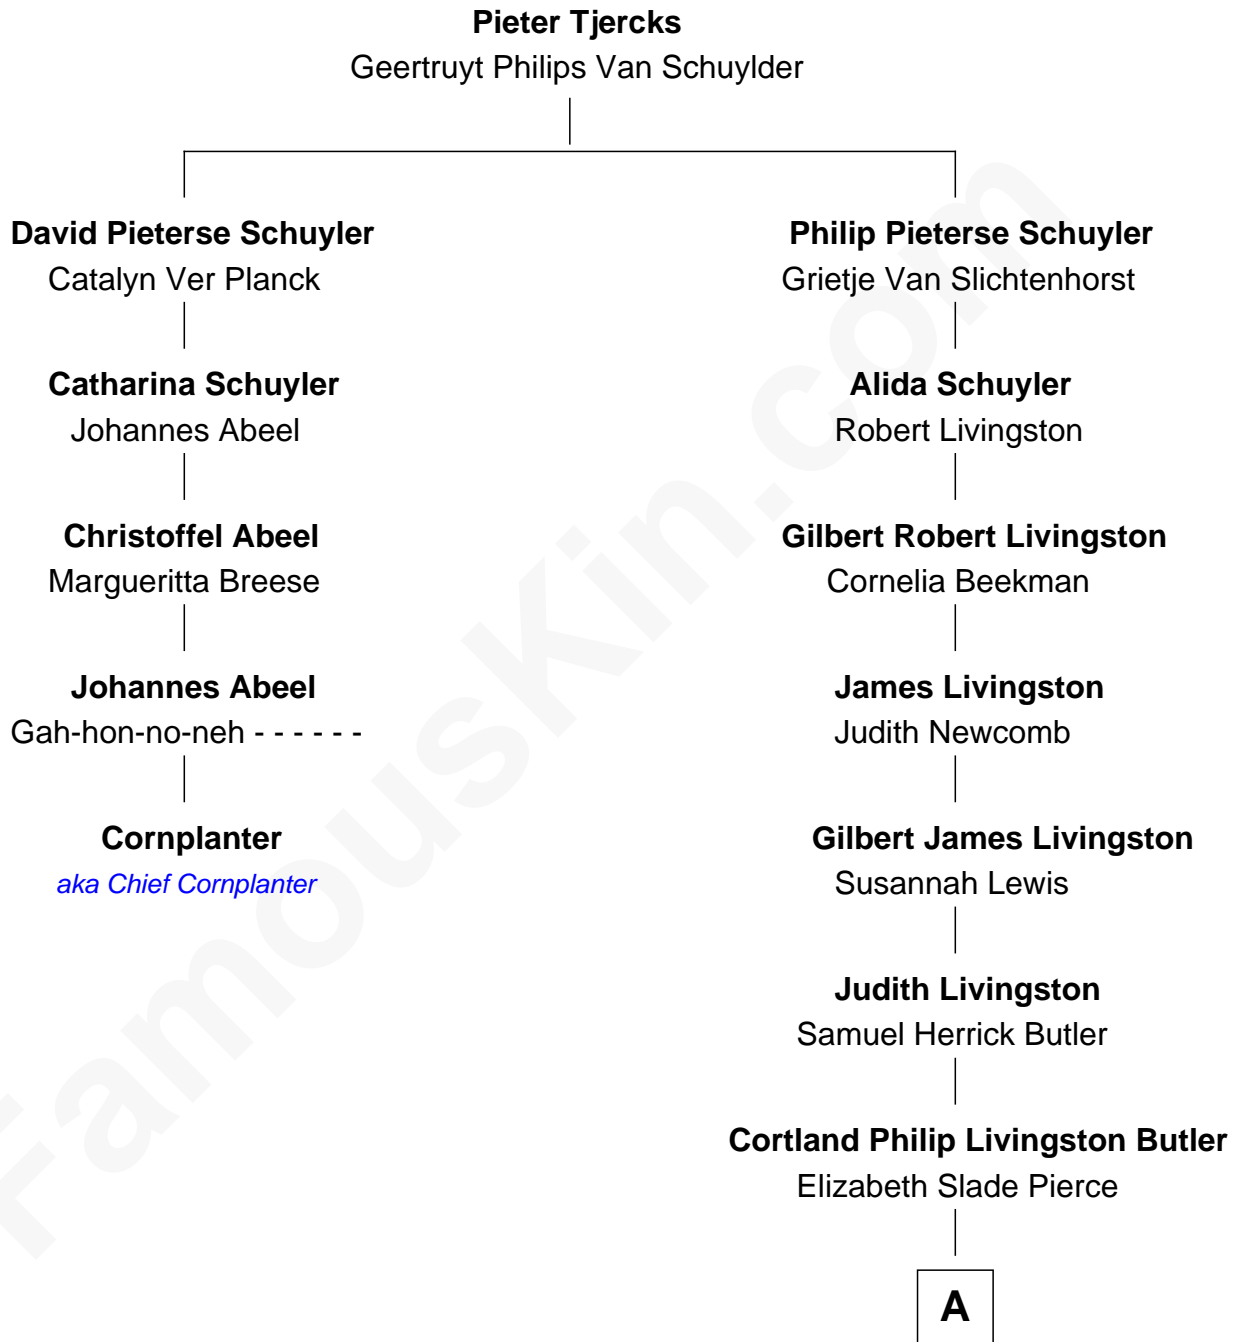

FamousKin.com Relationship Chart of

Cornplanter

Seneca War Chief

4th cousin 7 times removed of

Jonathan Bush

Co-founder and CEO of athenahealth

A

—
Mary Elizabeth Butler
Robert Emmet Sheldon

—
Flora Sheldon
Samuel Prescott Bush

—
Prescott Sheldon Bush
Dorothy Wear Walker

—
Jonathan James Bush
Josephine Colwell Bradley

—
Jonathan Bush
Co-founder and CEO of athenahealth

FamousKin.com