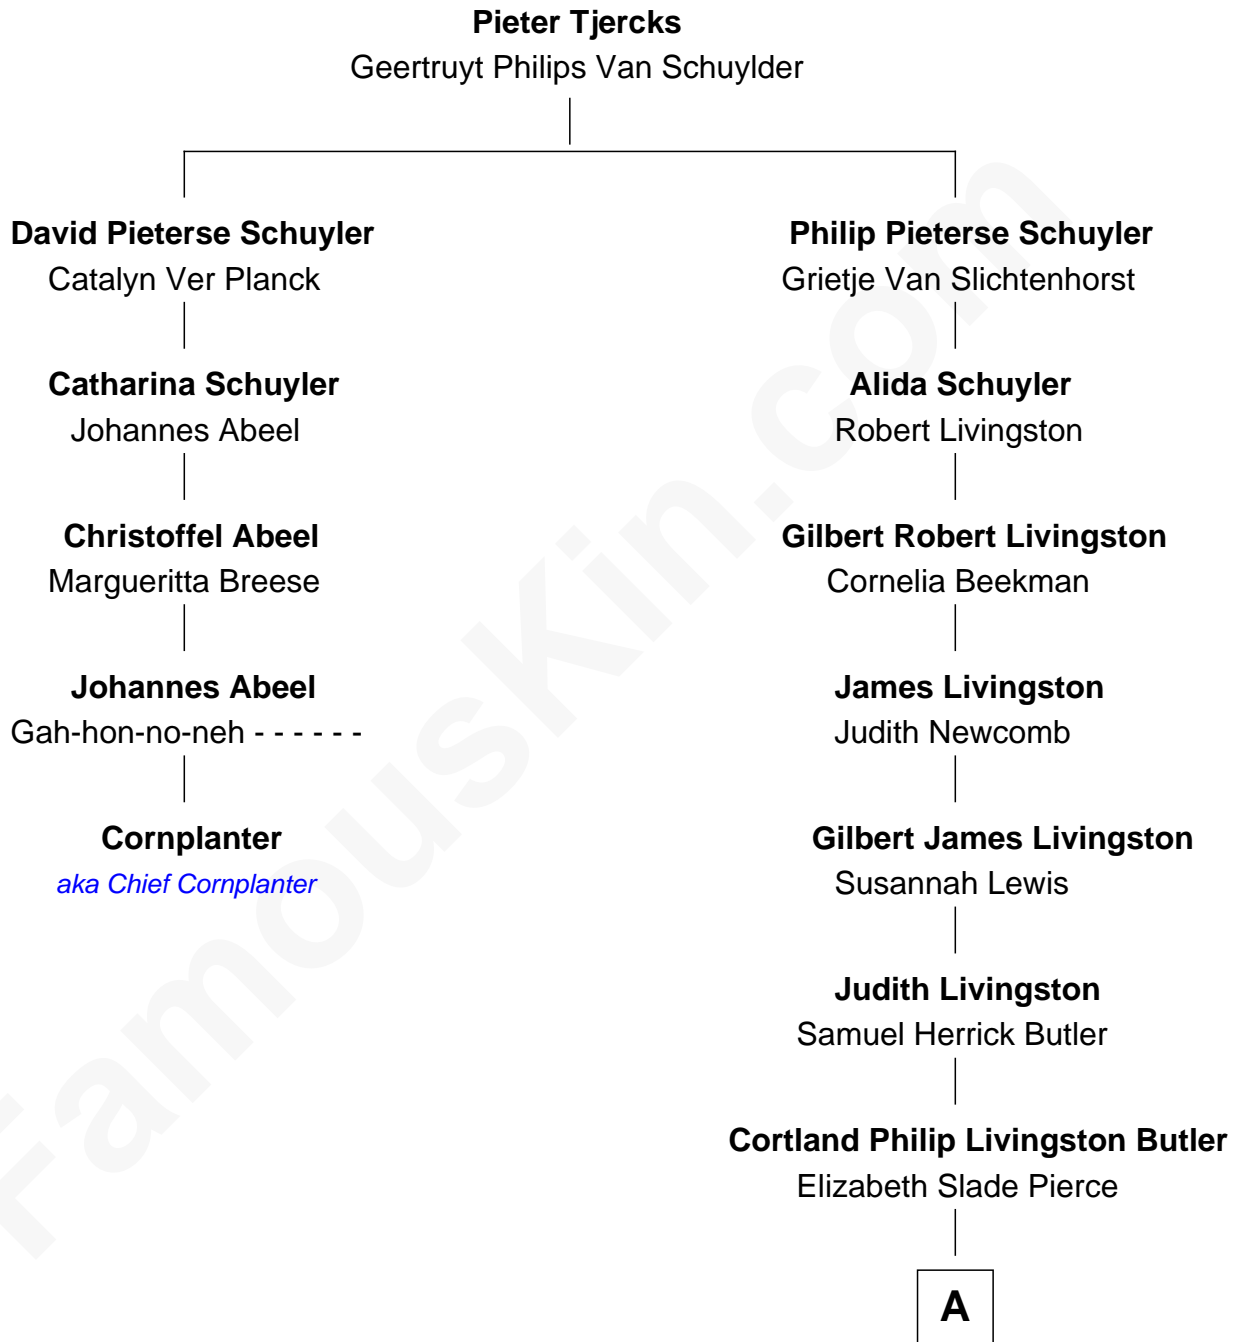

FamousKin.com Relationship Chart of

Cornplanter

Seneca War Chief

4th cousin 6 times removed of

George H. W. Bush

41st U.S. President

A

Mary Elizabeth Butler
Robert Emmet Sheldon

Flora Sheldon
Samuel Prescott Bush

Prescott Sheldon Bush
Dorothy Wear Walker

George H. W. Bush
41st U.S. President

FamousKin.com