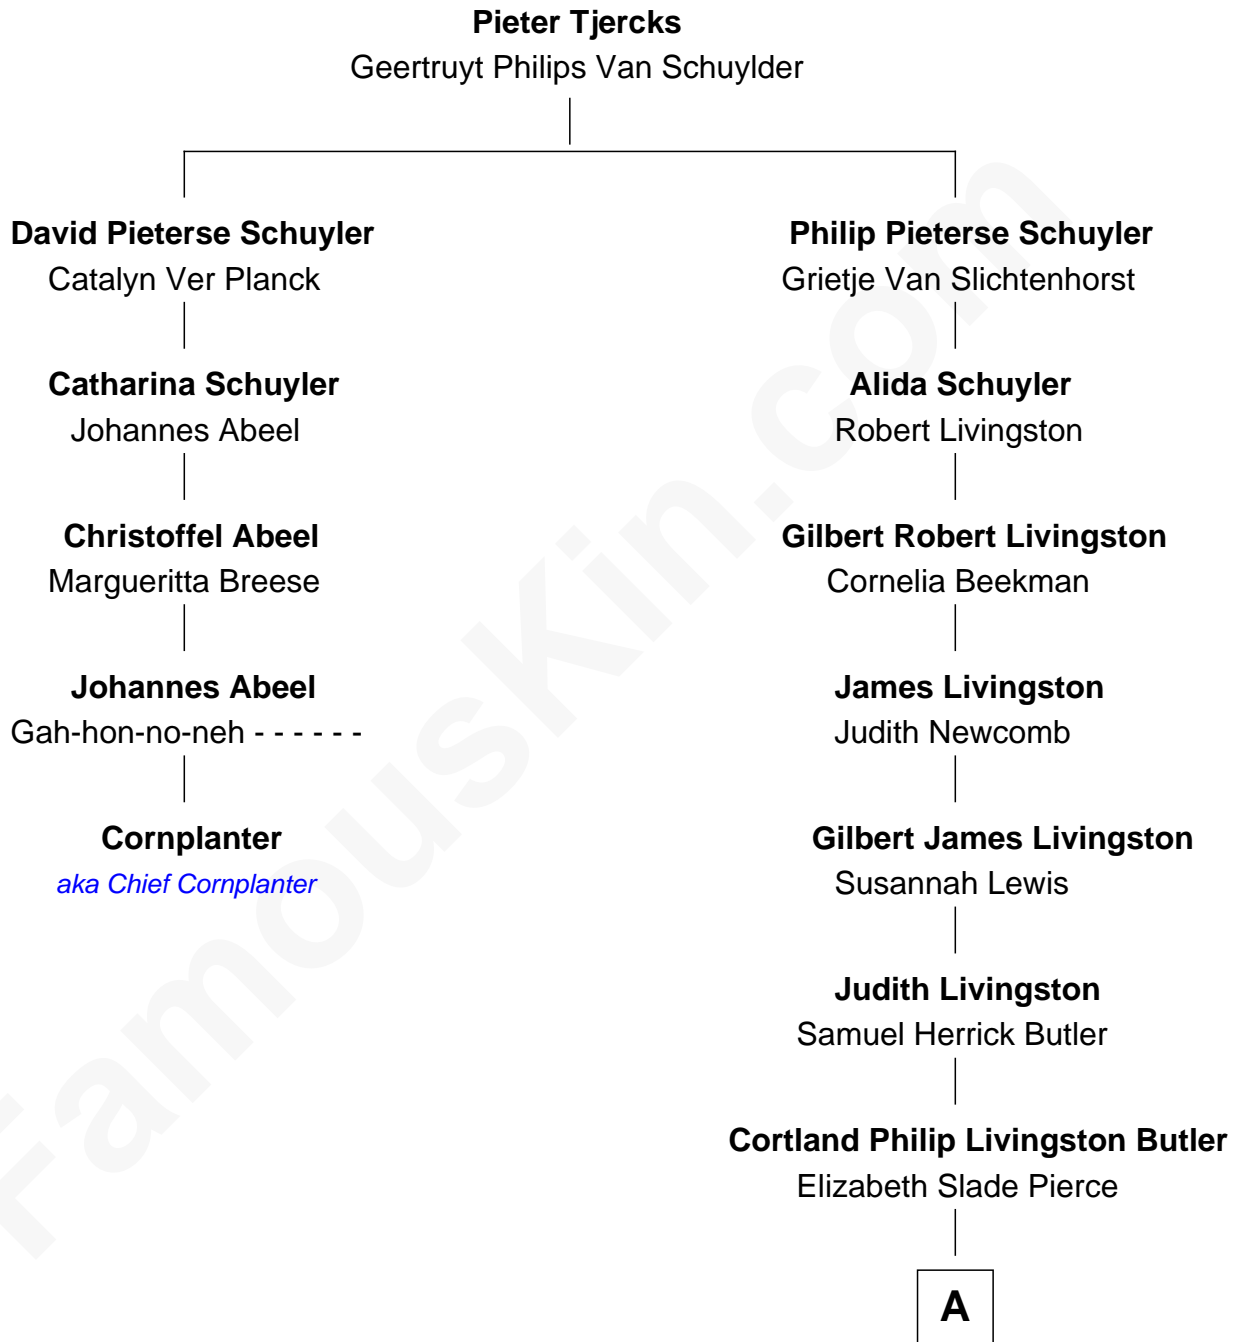

FamousKin.com Relationship Chart of

Cornplanter

Seneca War Chief

4th cousin 6 times removed of

George H. W. Bush

41st U.S. President

A

—
Mary Elizabeth Butler
Robert Emmet Sheldon

—
Flora Sheldon
Samuel Prescott Bush

—
Prescott Sheldon Bush
Dorothy Wear Walker

—
George H. W. Bush
41st U.S. President

FamousKin.com