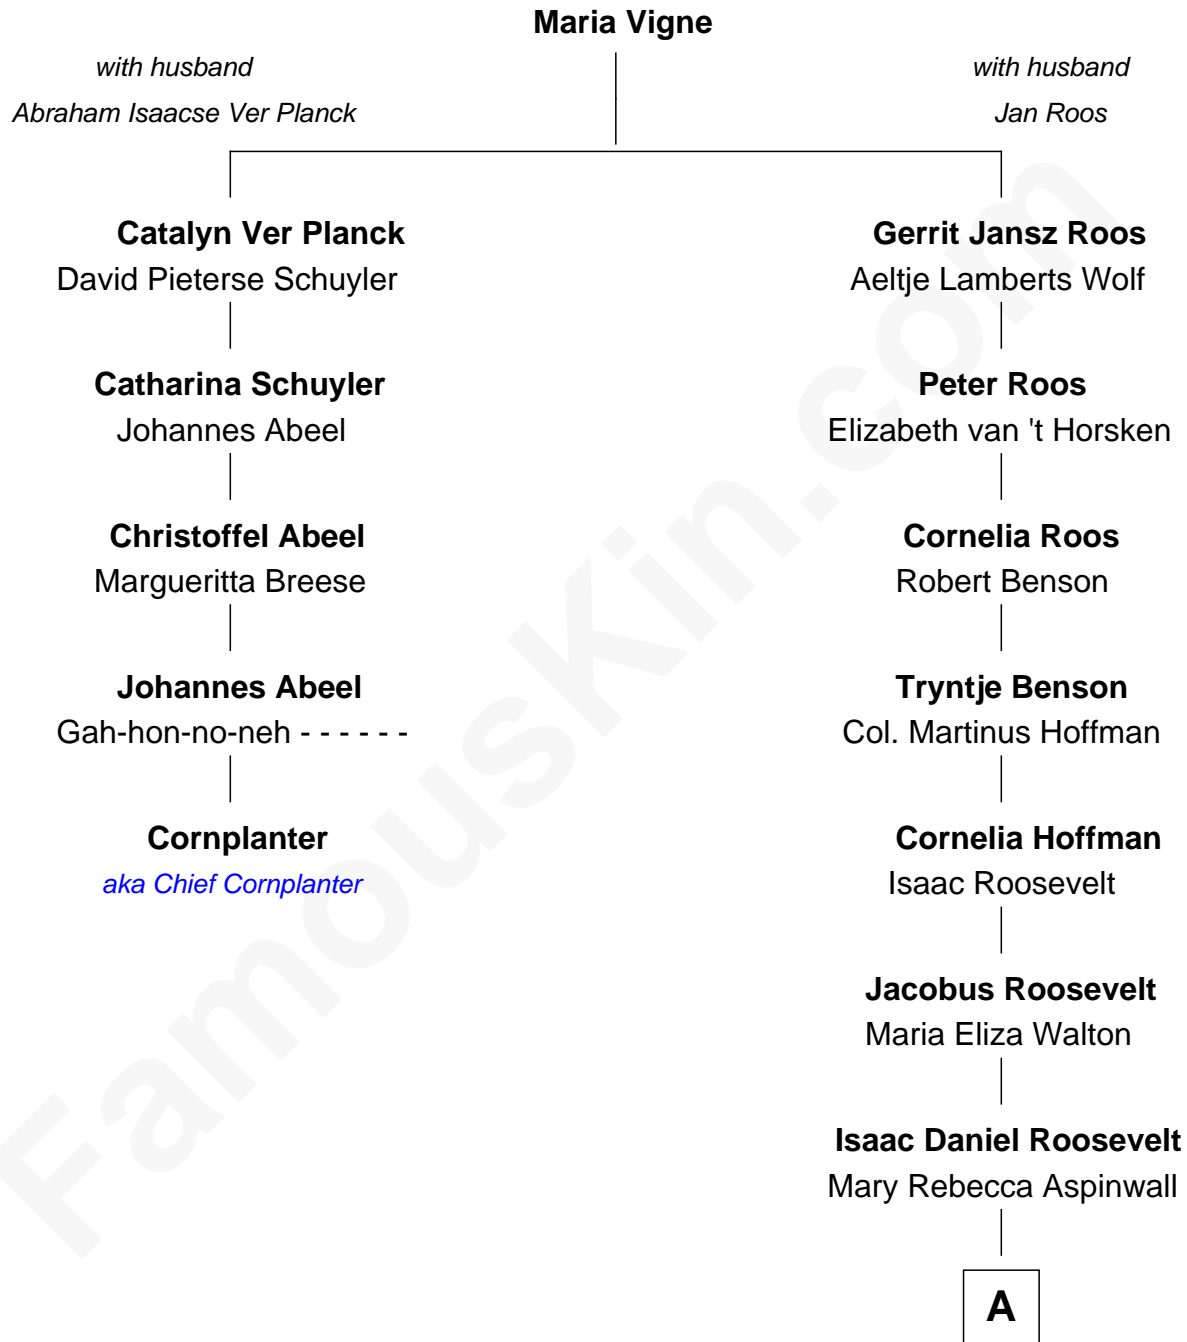

FamousKin.com Relationship Chart of

Cornplanter

Seneca War Chief

4th cousin 4 times removed of

Franklin D. Roosevelt

32nd U.S. President

A

|
James Roosevelt

Sara Delano

|
Franklin D. Roosevelt

32nd U.S. President

FamousKin.com