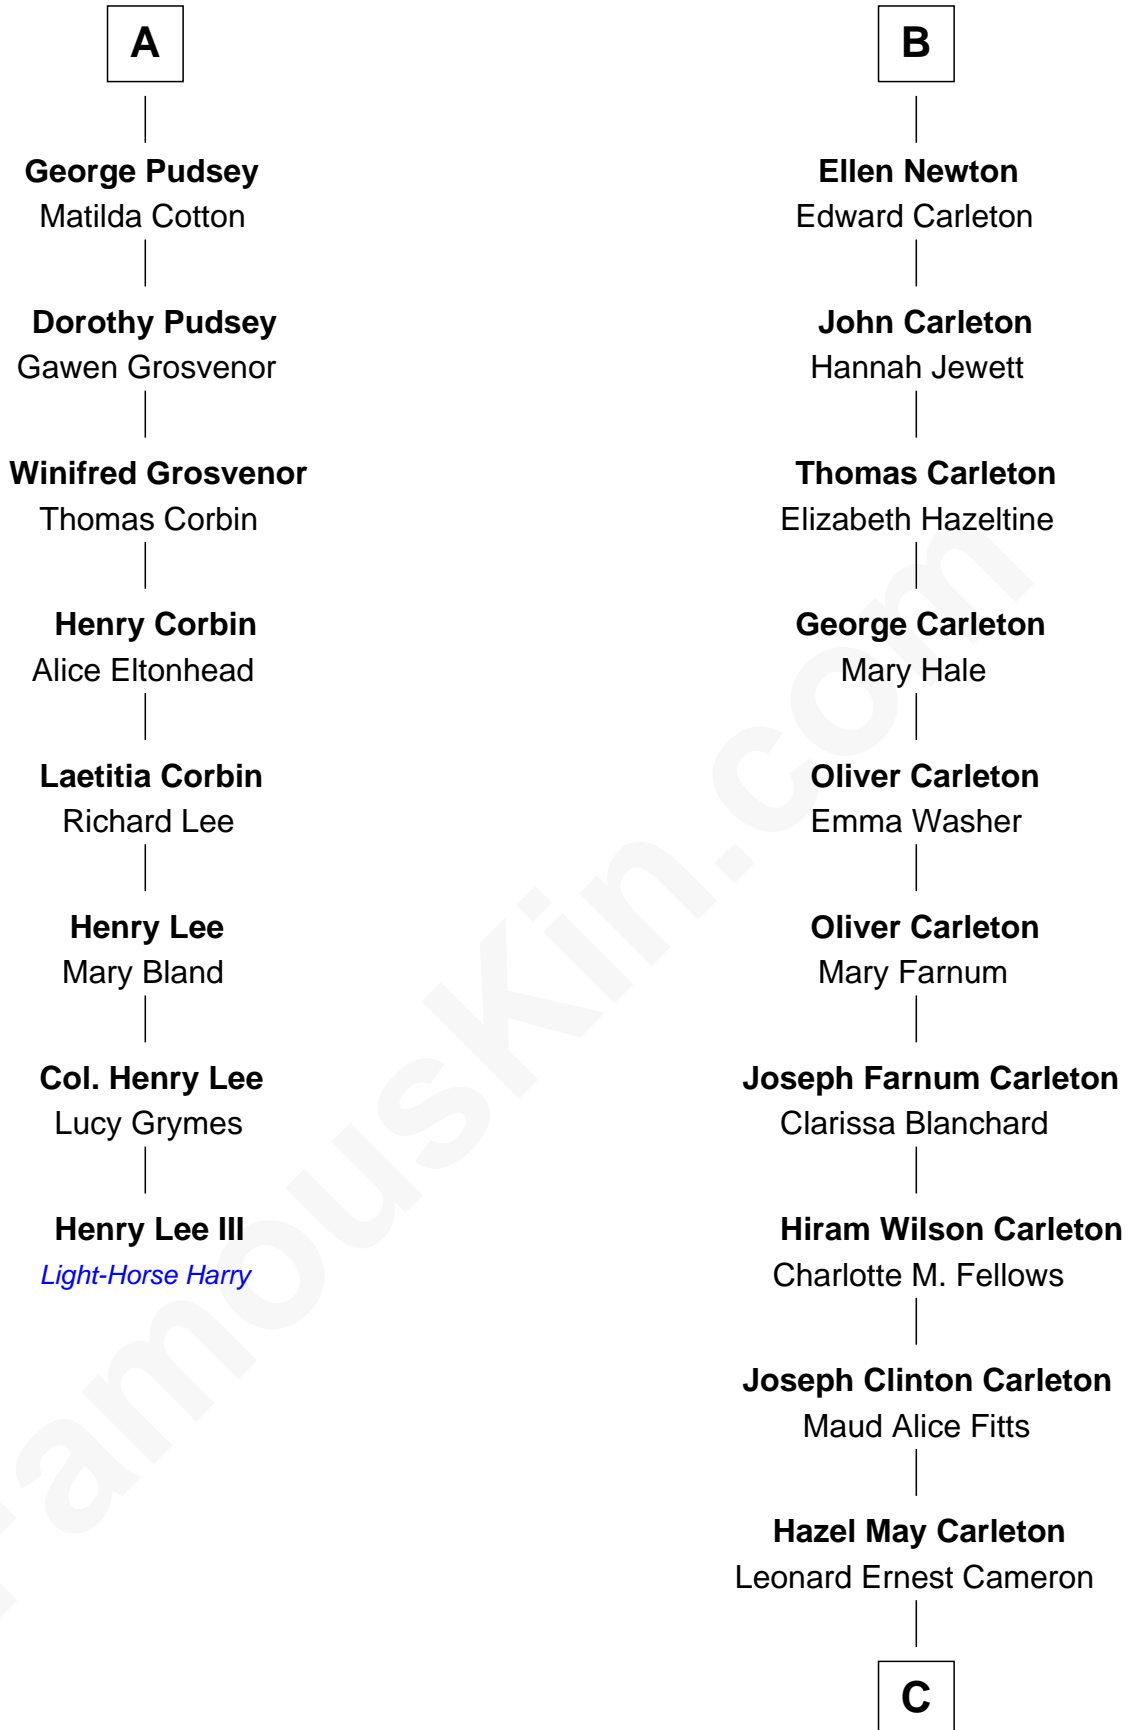

FamousKin.com Relationship Chart of

Henry Lee III

9th Governor of Virginia

14th cousin 4 times removed of

Mickey Rourke

Movie Actor

Henry FitzHugh

Elizabeth Grey

Eleanor Fitzhugh
Sir Thomas Tunstall

Margaret Tunstall
Sir Ralph Pudsey

Sir John Pudsey
Grace Hamerton

Henry Pudsey
Margaret Conyers

Rowland Pudsey
Edith Hare

William Pudsey
Eleanor Montfort

Robert Pudsey
Eleanor Harman

A

Sir William FitzHugh
Margery Willoughby

Lora FitzHugh
Sir John Constable

Isabel Constable
Stephen de Thorpe

Margaret Thorpe
John Newton

John Newton
Margaret Grimston

John Newton
Marie - - - - -

Lancelot Newton
Mary Lee

B

C

—
Annette Elizabeth Cameron

Philip Andrew Rourke

—
Mickey Rourke

Movie Actor

FamousKin.com