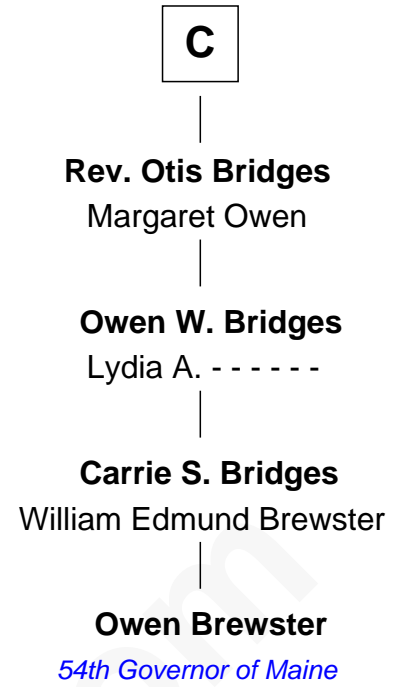

FamousKin.com

Relationship Chart of

Henry Lee III

9th Governor of Virginia

14th cousin 6 times removed of

Owen Brewster

54th Governor of Maine

Sir Henry de Percy

Anne Tanfield
Clement Vincent

A

Isabel de Percy
Sir William de Aton

Elizabeth de Aton
Sir John Conyers

Robert Conyers
Isabel Pert

Joan Conyers
Sir Philip Dymoke

Sir Thomas Dymoke
Margaret de Welles

Jane Dymoke
John Fulnetby

Katherine Fulnetby
William Dynwell

B

FamousKin.com