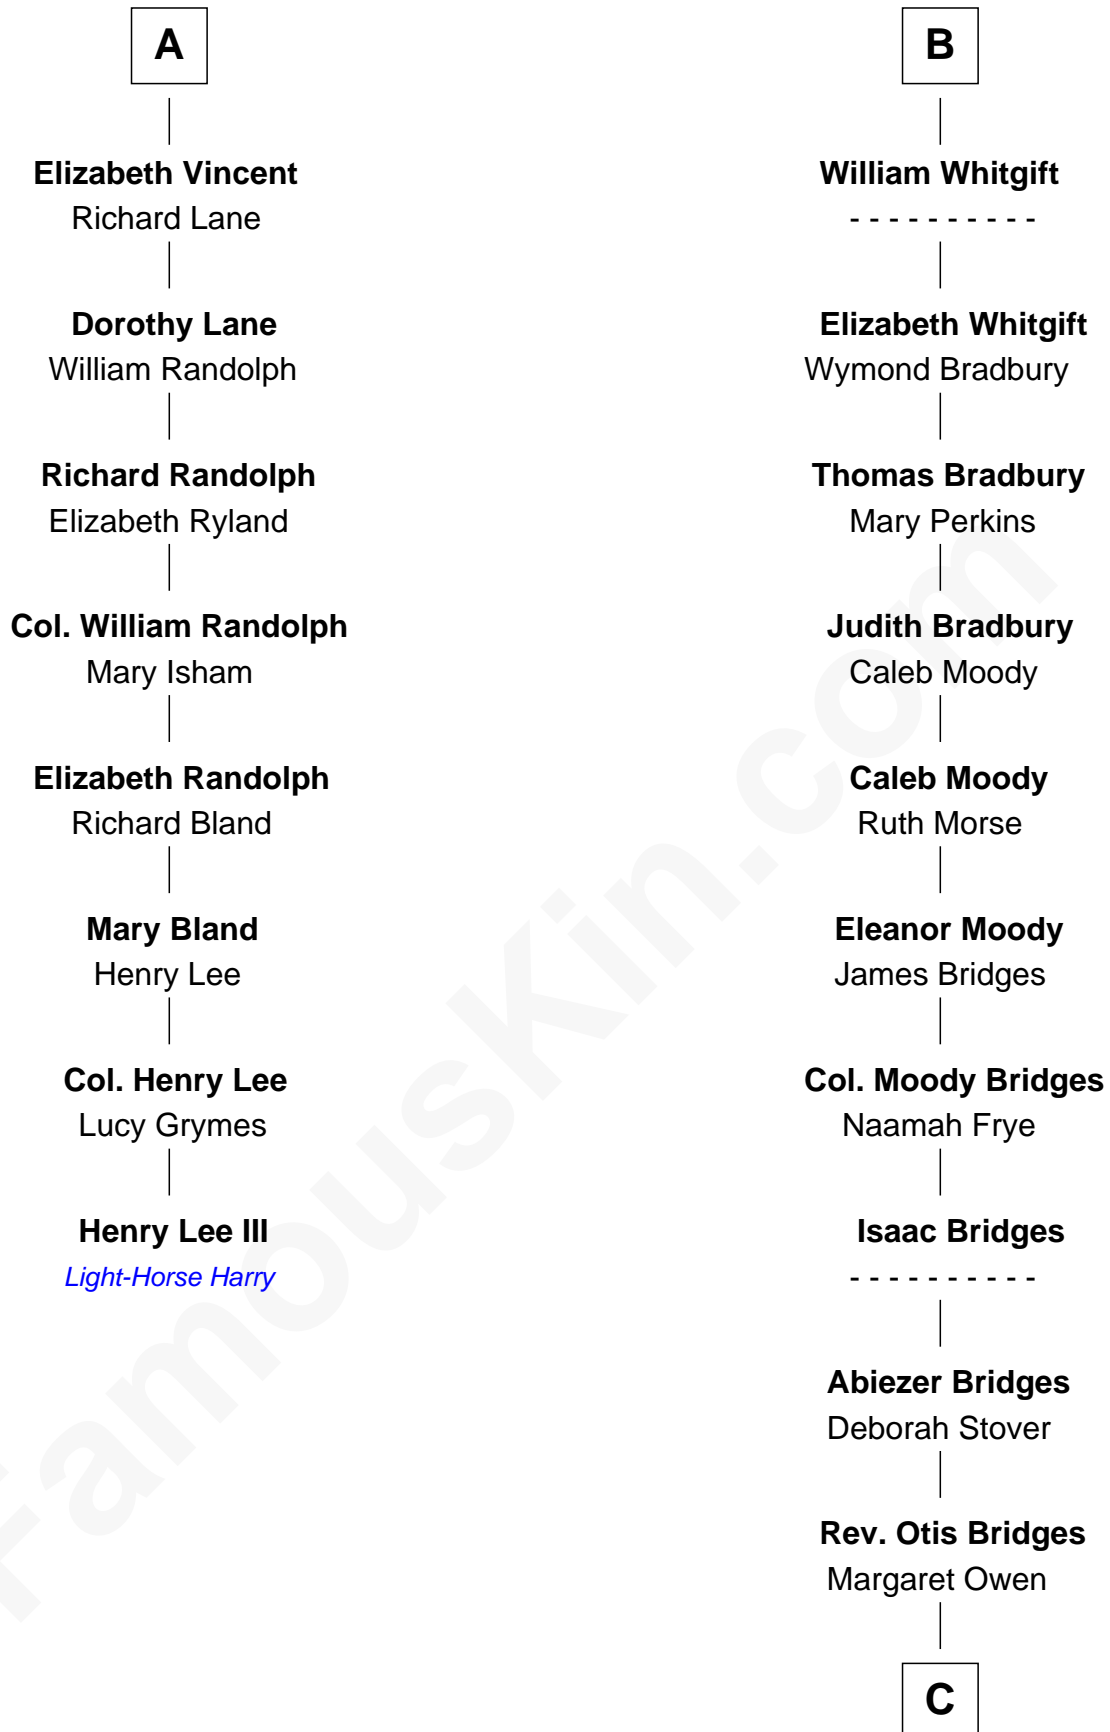

## Relationship Chart of

### Henry Lee III

9th Governor of Virginia

14th cousin 5 times removed of

**Owen Brewster**

54th Governor of Maine

**C**

**Owen W. Bridges**

Lydia A. -----

**Carrie S. Bridges**

William Edmund Brewster

**Owen Brewster**

*54th Governor of Maine*

FamousKin.com