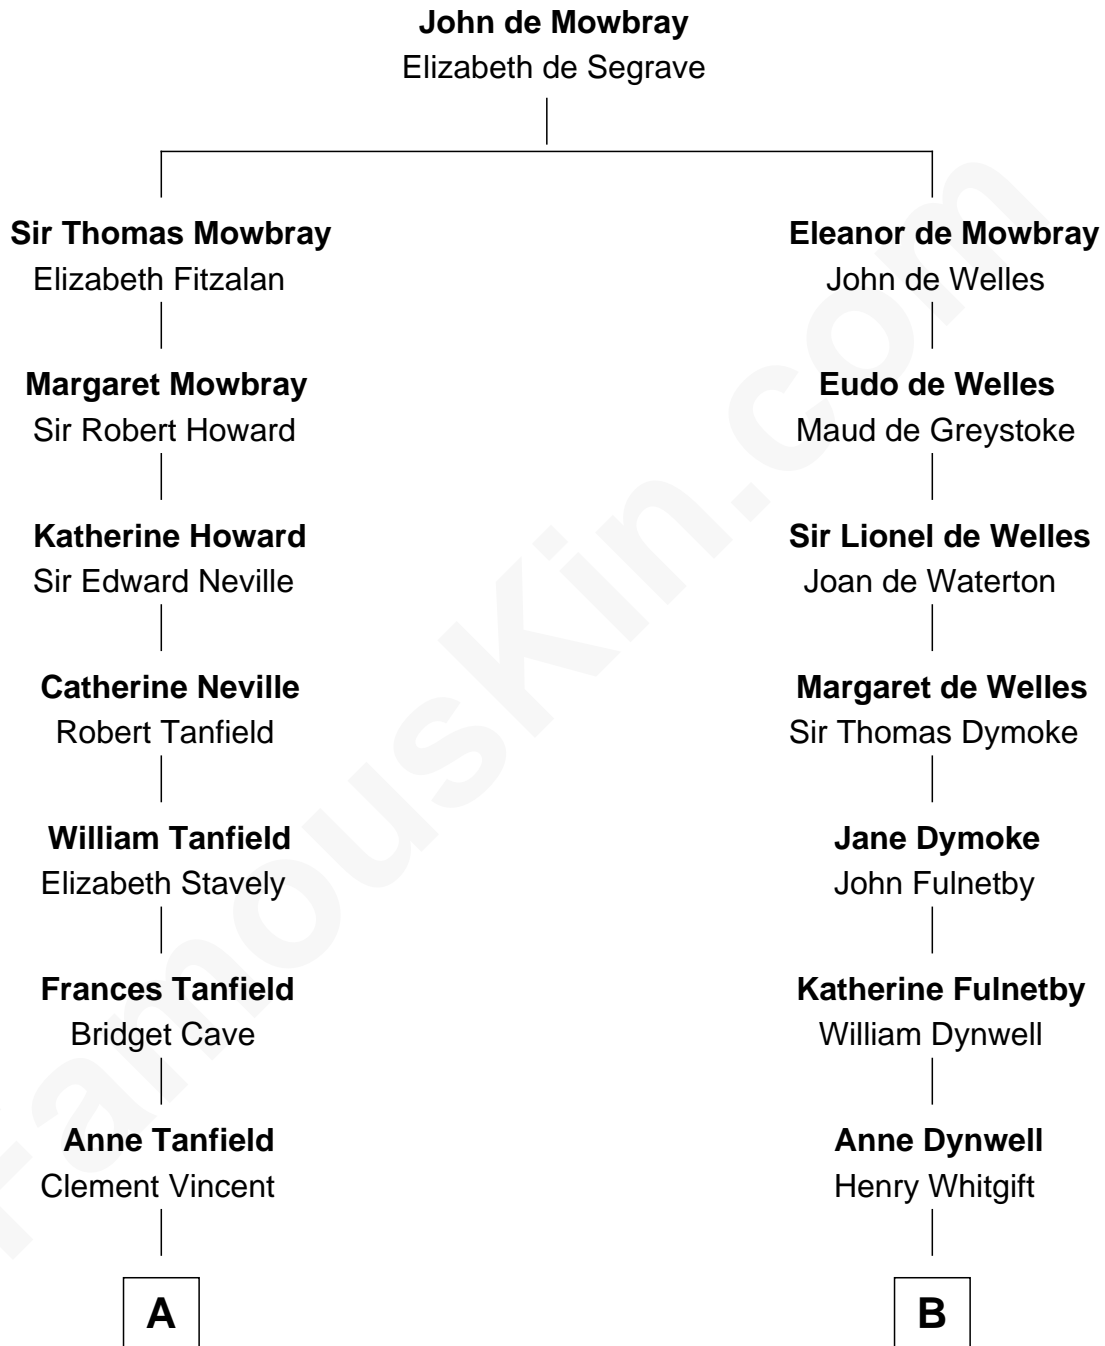

## Relationship Chart of

### Henry Lee III

9th Governor of Virginia

14th cousin 5 times removed of

**Owen Brewster**

54th Governor of Maine

**C**

**Owen W. Bridges**

Lydia A. -----

**Carrie S. Bridges**

William Edmund Brewster

**Owen Brewster**

*54th Governor of Maine*

FamousKin.com