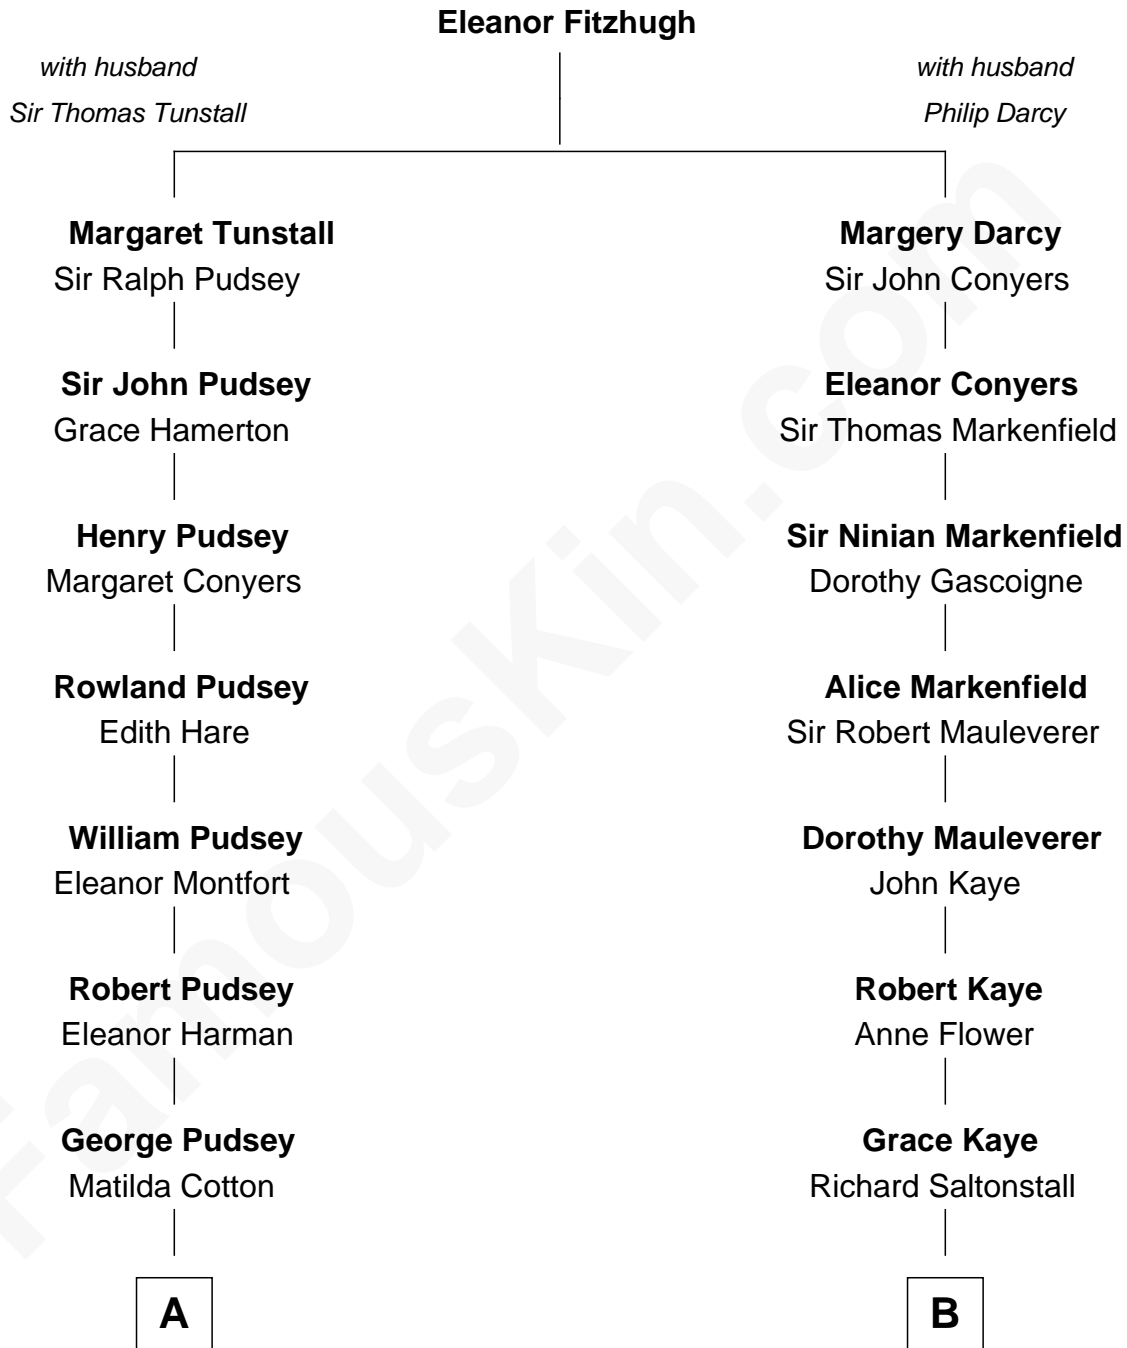

# FamousKin.com Relationship Chart of

**Henry Lee III**

*9th Governor of Virginia*

13th cousin 5 times removed of

**Story Musgrave**

*NASA Astronaut*

**C**

—  
**Marguerite Swann**

Percy Musgrave

—  
**Story Musgrave**

*NASA Astronaut*

FamousKin.com