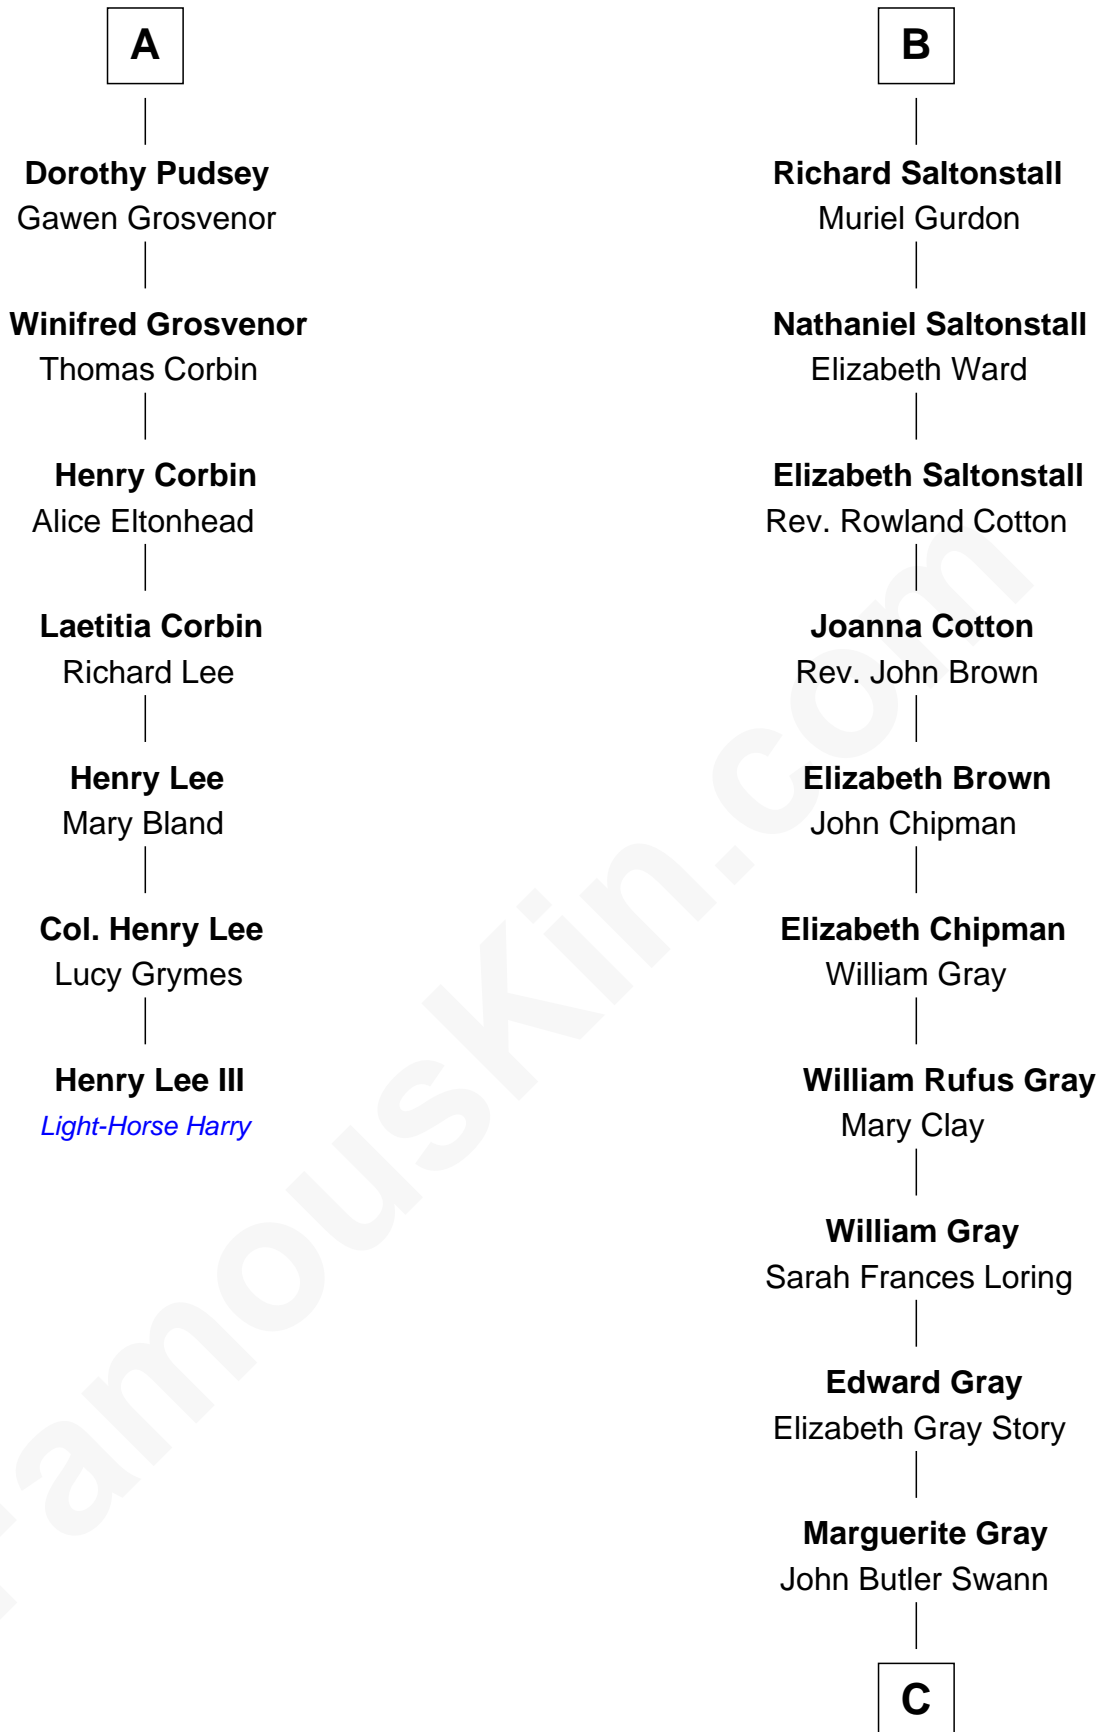

# FamousKin.com Relationship Chart of

**Henry Lee III**

*9th Governor of Virginia*

13th cousin 5 times removed of

**Story Musgrave**

*NASA Astronaut*

**C**

—  
**Marguerite Swann**

Percy Musgrave

—  
**Story Musgrave**

*NASA Astronaut*

FamousKin.com