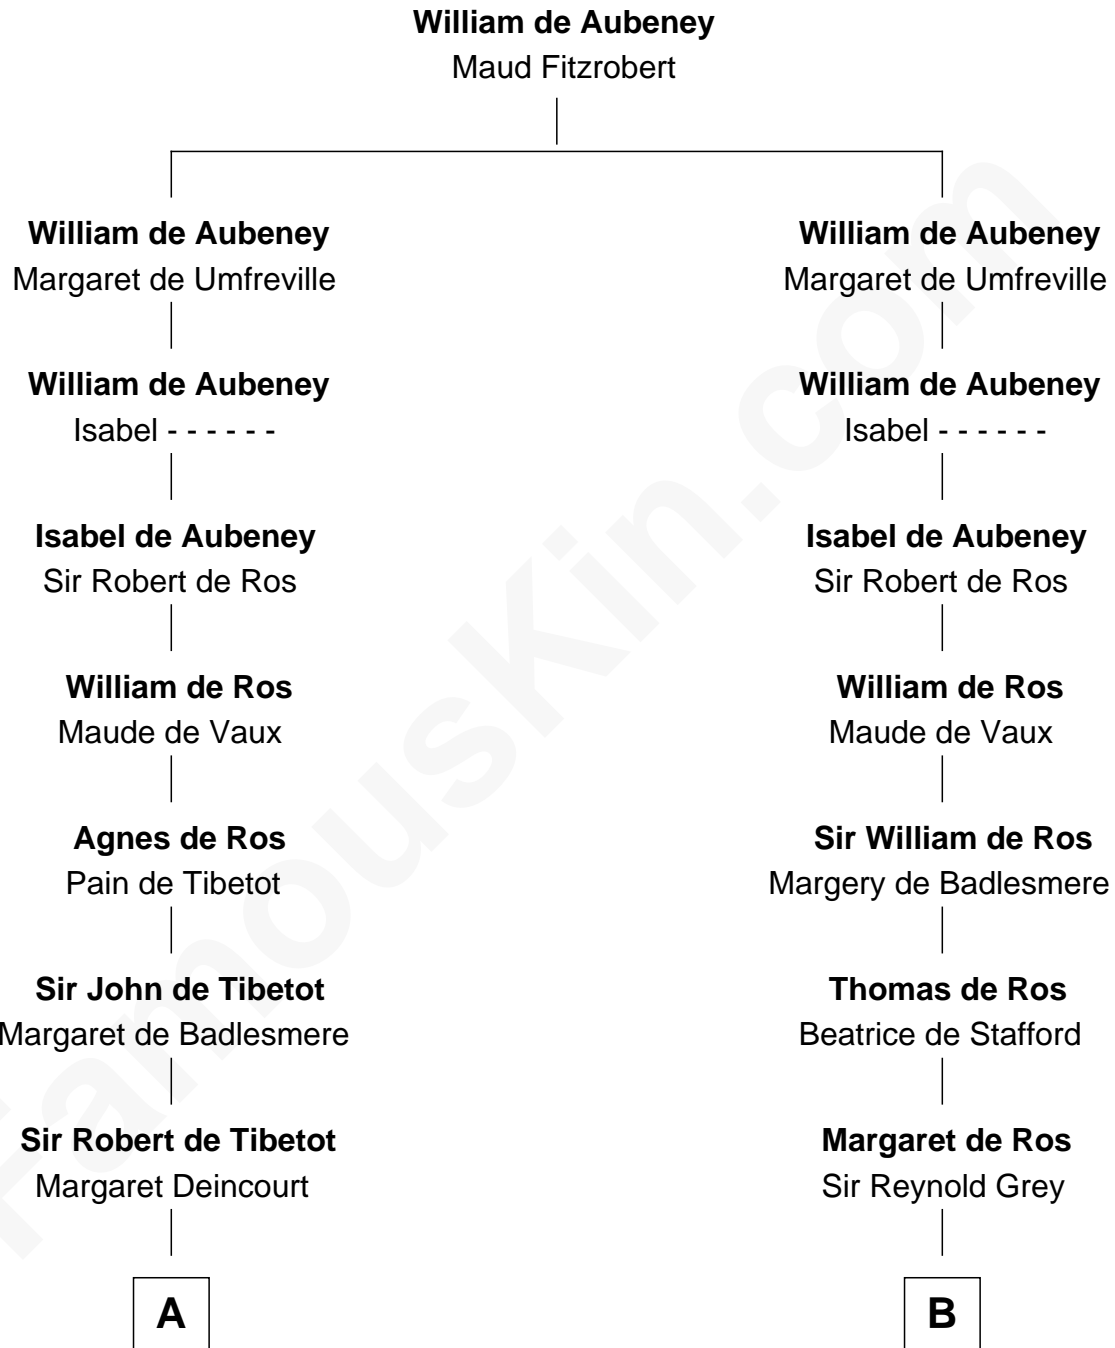

FamousKin.com Relationship Chart of

Henry Lee III

9th Governor of Virginia

21st cousin of

Horace Gray

U.S. Supreme Court Justice

C

Mary Isham
Col. William Randolph

Horace Gray
Harriet Upham

Horace Gray
U.S. Supreme Court Justice